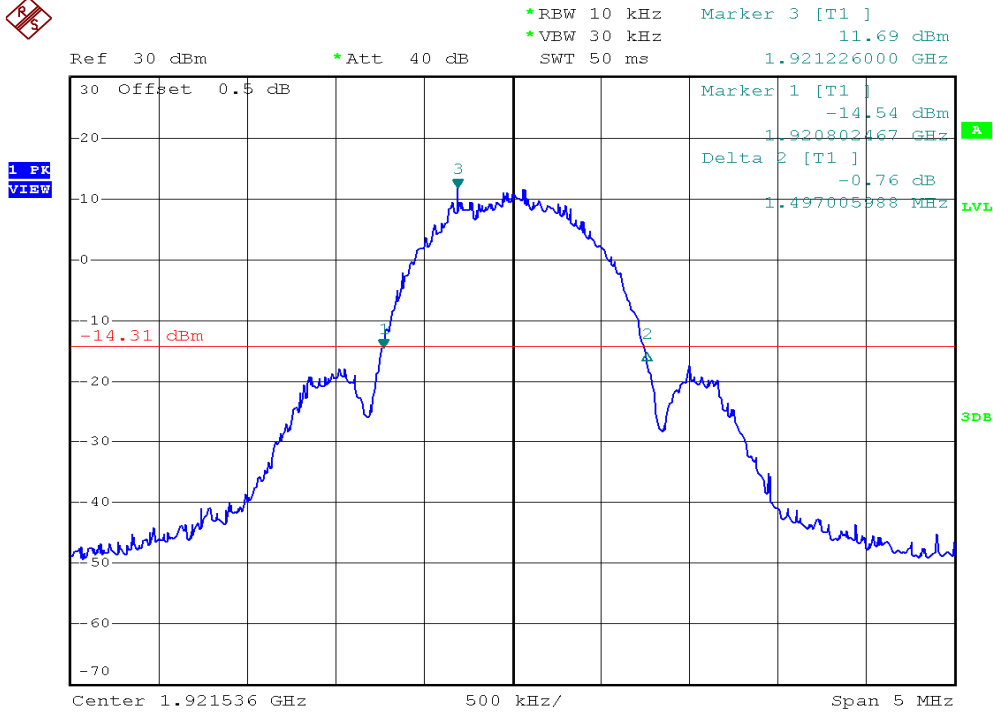

INTERTEK TESTING SERVICES

26dB Emission Bandwidth Plots

Base unit, Lowest channel, Traffic carrier

Base unit, Highest channel, Traffic carrier

INTERTEK TESTING SERVICES

26dB Emission Bandwidth Plots

Base unit, Lowest channel, Dummy carrier

Base unit, Highest channel, Dummy carrier