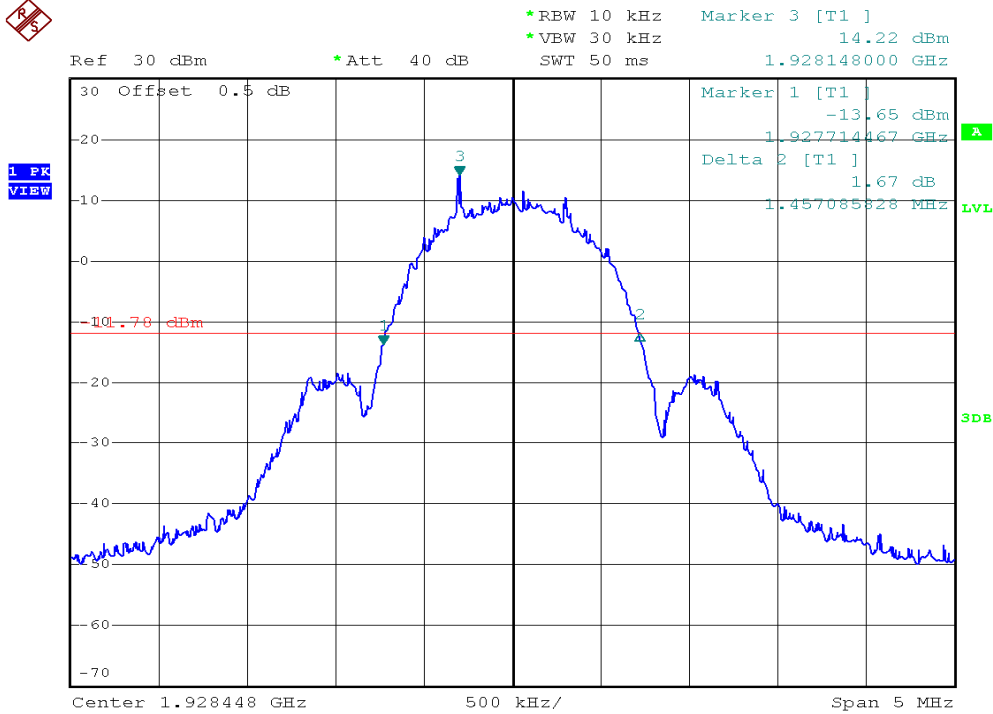

INTERTEK TESTING SERVICES

26dB Emission Bandwidth Plots

Base unit, Lowest channel, Traffic carrier

Base unit, Highest channel, Traffic carrier

INTERTEK TESTING SERVICES

26dB Emission Bandwidth Plots

Base unit, Lowest channel, Dummy carrier

Base unit, Highest channel, Dummy carrier