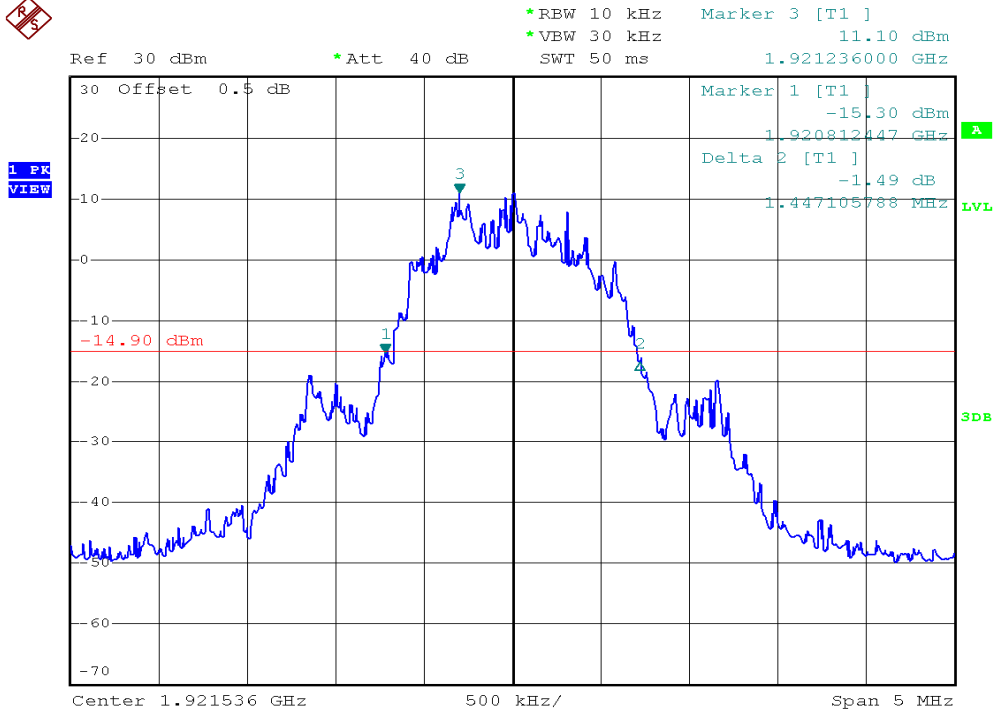

INTERTEK TESTING SERVICES

26dB Emission Bandwidth Plots

Base unit, Lowest channel, Traffic carrier

Base unit, Highest channel, Traffic carrier

INTERTEK TESTING SERVICES

26dB Emission Bandwidth Plots

Base unit, Lowest channel, Dummy carrier

Base unit, Highest channel, Dummy carrier