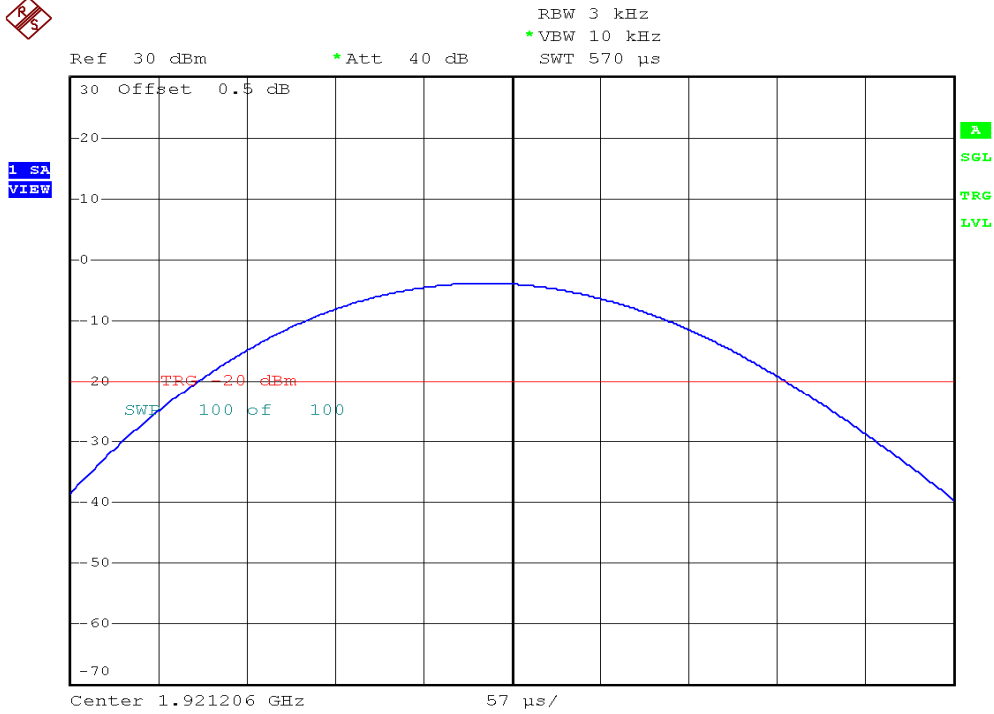

INTERTEK TESTING SERVICES

Power Spectral Density Plots

Base unit, Lowest channel, Traffic carrier

Base unit, Highest channel, Traffic carrier

INTERTEK TESTING SERVICES

Power Spectral Density Plots

Base unit, Lowest channel, Dummy carrier

Base unit, Highest channel, Dummy carrier

INTERTEK TESTING SERVICES

Power Spectral Density Plots

Handset unit, Lowest channel, Traffic carrier

Handset unit, Highest channel, Traffic carrier