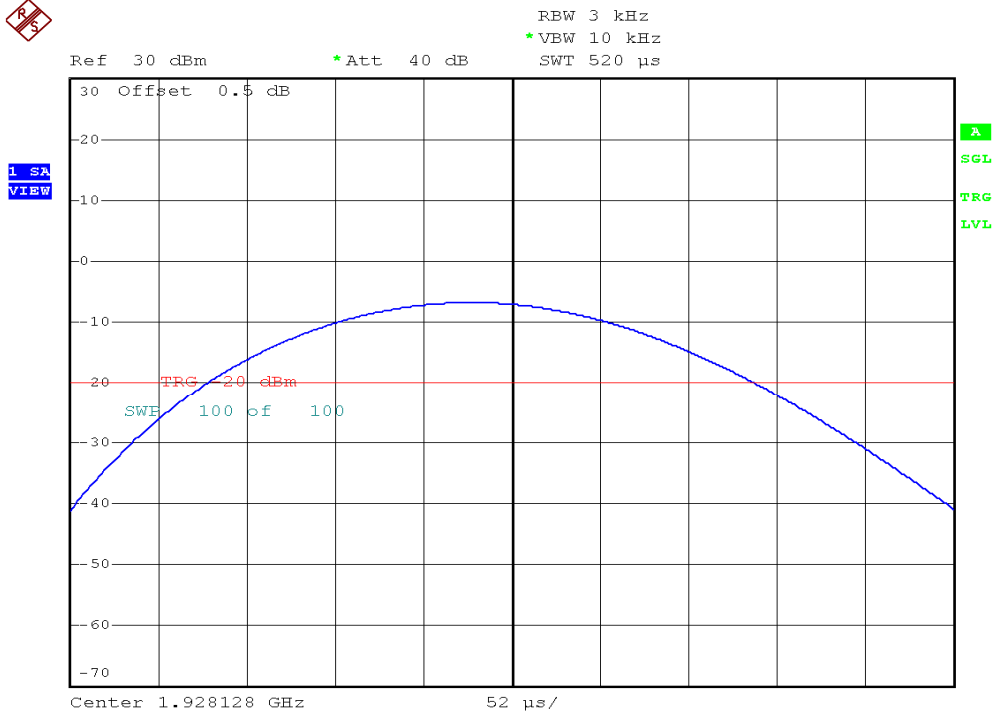

INTERTEK TESTING SERVICES

Power Spectral Density Plots

Base unit, Lowest channel, Traffic carrier

Base unit, Highest channel, Traffic carrier

INTERTEK TESTING SERVICES

Power Spectral Density Plots

Base unit, Lowest channel, Dummy carrier

Base unit, Highest channel, Dummy carrier

INTERTEK TESTING SERVICES

Power Spectral Density Plots

Handset unit, Lowest channel, Traffic carrier

Handset unit, Highest channel, Traffic carrier