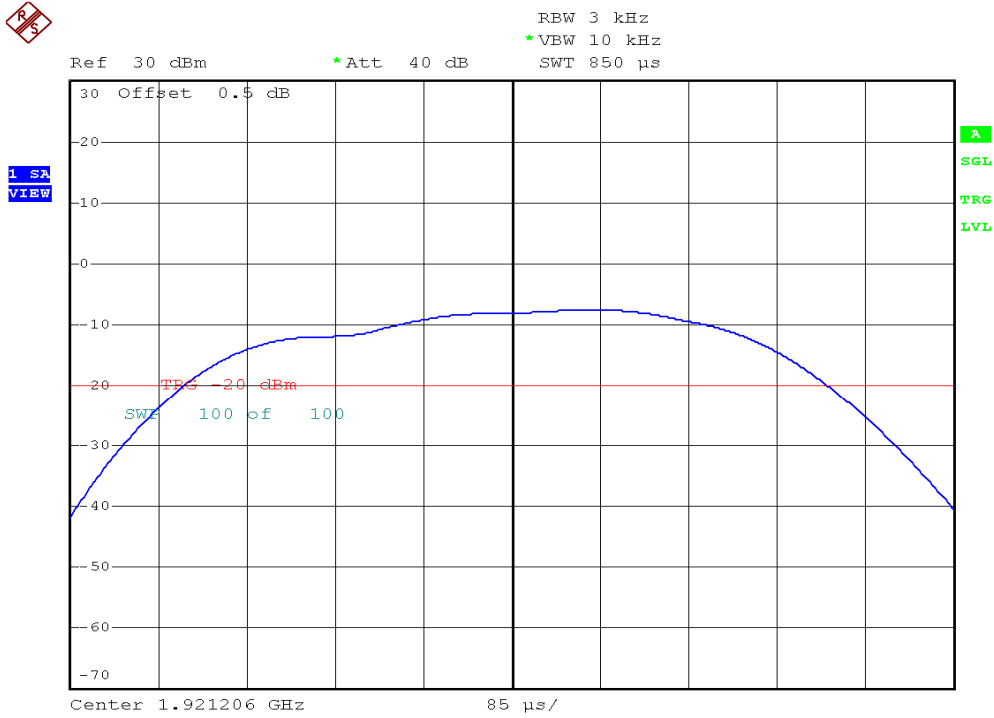

INTERTEK TESTING SERVICES

Power Spectral Density Plots

Base unit, Lowest channel, Traffic carrier

Base unit, Highest channel, Traffic carrier

INTERTEK TESTING SERVICES

Power Spectral Density Plots

Base unit, Lowest channel, Dummy carrier

Base unit, Highest channel, Dummy carrier

INTERTEK TESTING SERVICES

Power Spectral Density Plots

Handset unit, Lowest channel, Traffic carrier

Handset unit, Highest channel, Traffic carrier