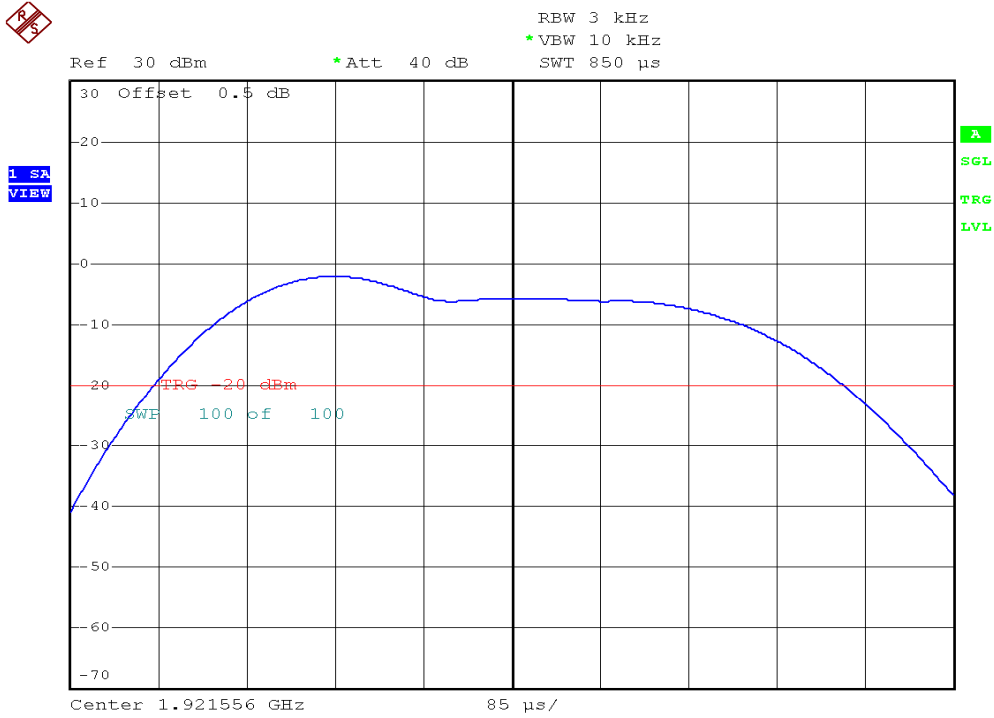

INTERTEK TESTING SERVICES

Power Spectral Density Plots

Base unit, Lowest channel, Traffic carrier

Base unit, Highest channel, Traffic carrier

INTERTEK TESTING SERVICES

Power Spectral Density Plots

Base unit, Lowest channel, Dummy carrier

Base unit, Highest channel, Dummy carrier

INTERTEK TESTING SERVICES

Power Spectral Density Plots

Handset unit, Lowest channel, Traffic carrier

Handset unit, Highest channel, Traffic carrier