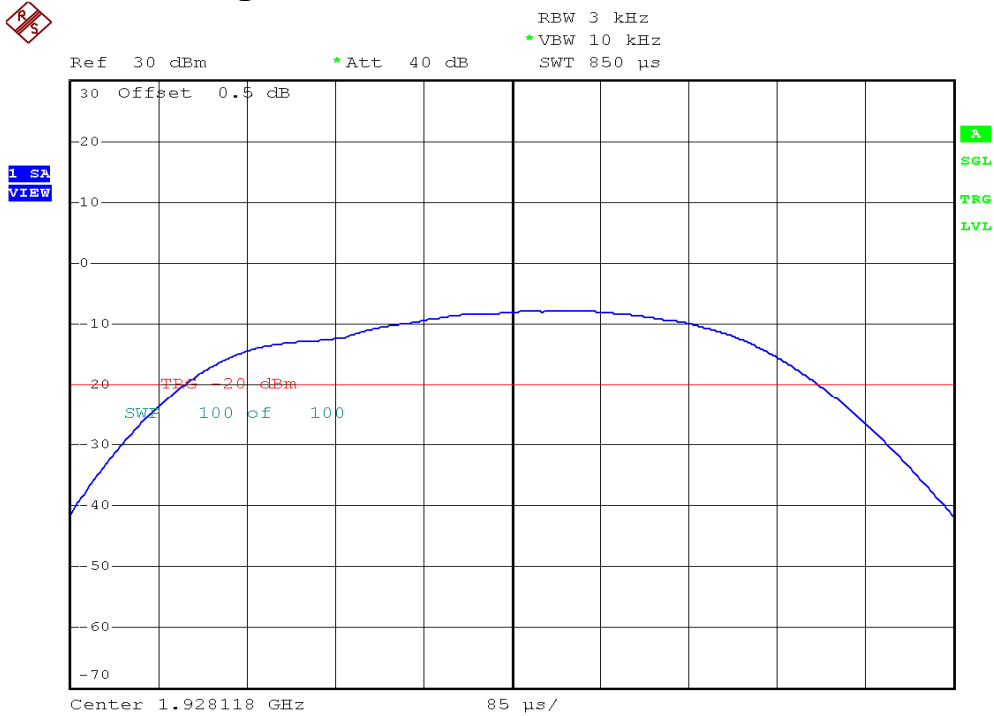

INTERTEK TESTING SERVICES

Power Spectral Density Plots

Base unit, Lowest channel, Traffic carrier

Base unit, Highest channel, Traffic carrier

INTERTEK TESTING SERVICES

Power Spectral Density Plots

Base unit, Lowest channel, Dummy carrier

Base unit, Highest channel, Dummy carrier

INTERTEK TESTING SERVICES

Power Spectral Density Plots

Handset unit, Lowest channel, Traffic carrier

Handset unit, Highest channel, Traffic carrier