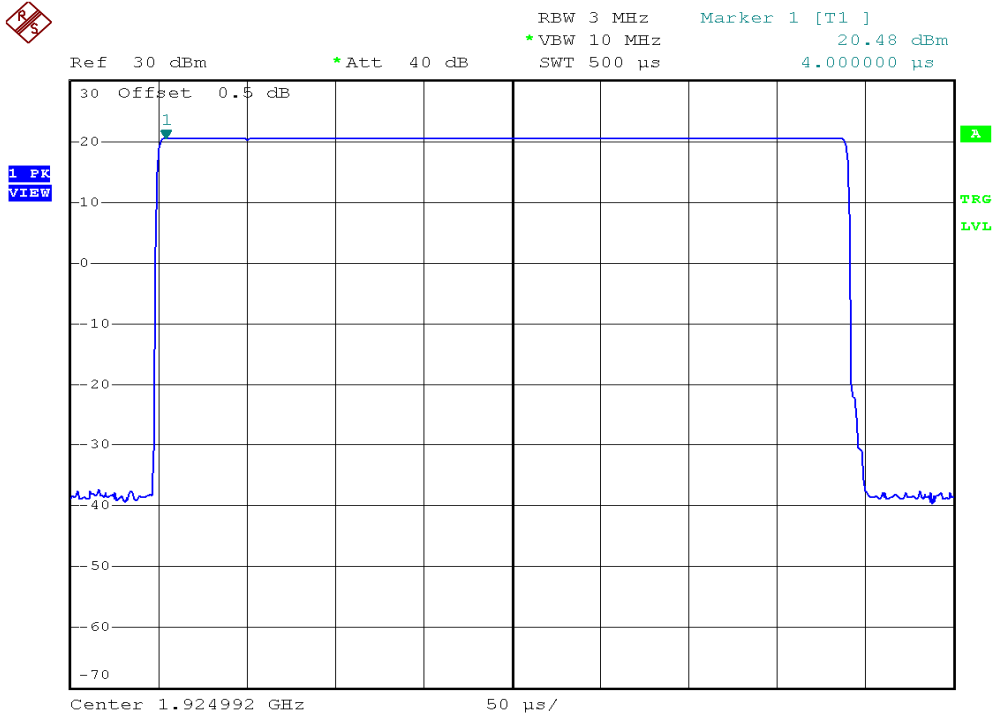

INTERTEK TESTING SERVICES

Peak Transmit Power Plots

Base unit, Lowest channel, Traffic carrier

Base unit, Middle channel, Traffic carrier

INTERTEK TESTING SERVICES

Peak Transmit Power Plots

Base unit, Highest channel, Traffic carrier

Base unit, Lowest channel, Dummy carrier

INTERTEK TESTING SERVICES

Peak Transmit Power Plots

Base unit, Middle channel, Dummy carrier

Base unit, Highest channel, Dummy carrier

INTERTEK TESTING SERVICES

Peak Transmit Power Plots

Handset unit, Lowest channel, Traffic carrier

Handset unit, Middle channel, Traffic carrier

INTERTEK TESTING SERVICES

Peak Transmit Power Plots

Handset unit, Highest channel, Traffic carrier