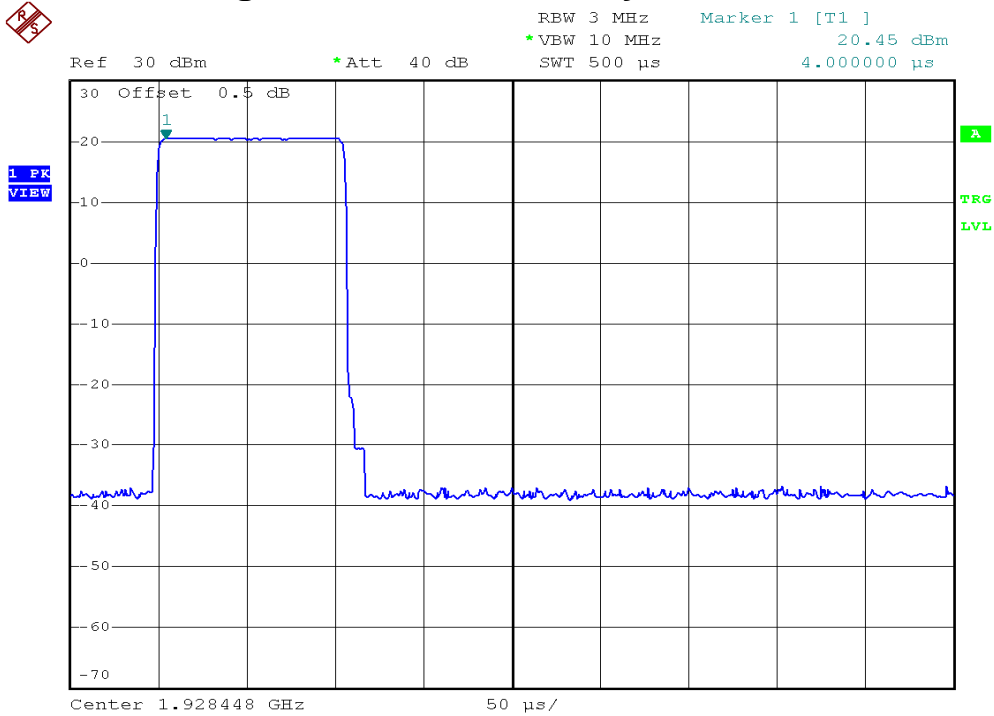

Base unit, Lowest channel, Dummy carrier

INTERTEK TESTING SERVICES

Peak Transmit Power Plots

Base unit, Middle channel, Dummy carrier

Base unit, Highest channel, Dummy carrier

INTERTEK TESTING SERVICES

Peak Transmit Power Plots

Handset unit, Lowest channel, Traffic carrier

Handset unit, Middle channel, Traffic carrier

INTERTEK TESTING SERVICES

Peak Transmit Power Plots

Handset unit, Highest channel, Traffic carrier