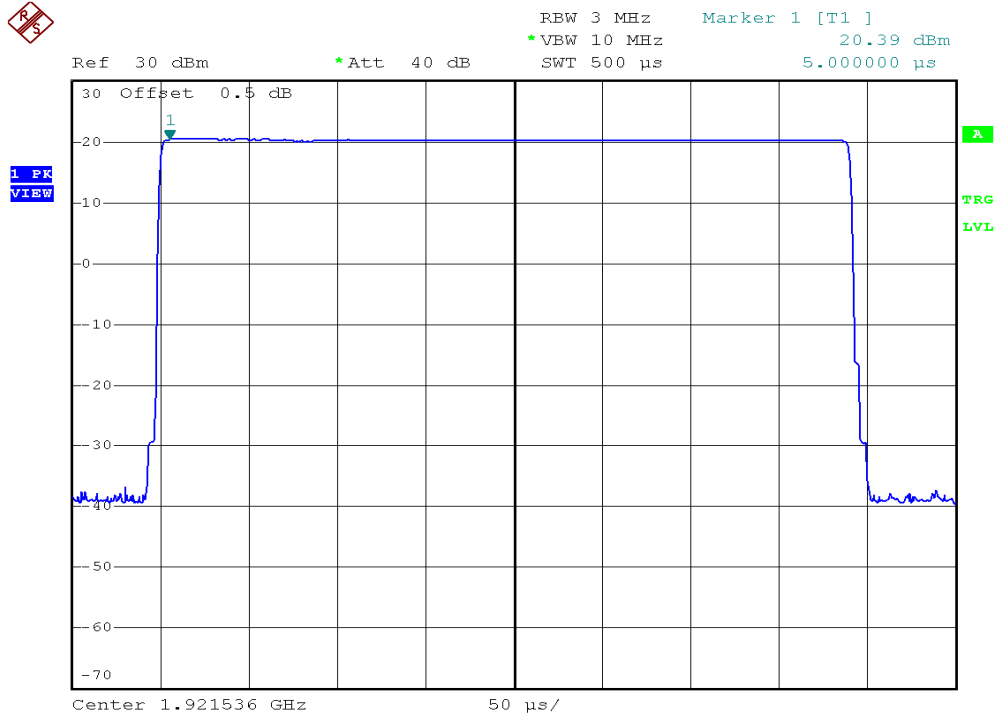

INTERTEK TESTING SERVICES

Peak Transmit Power Plots

Base unit, Lowest channel, Traffic carrier

Base unit, Middle channel, Traffic carrier

INTERTEK TESTING SERVICES

Peak Transmit Power Plots

Base unit, Highest channel, Traffic carrier

Base unit, Lowest channel, Dummy carrier

INTERTEK TESTING SERVICES

Peak Transmit Power Plots

Base unit, Middle channel, Dummy carrier

Base unit, Highest channel, Dummy carrier

INTERTEK TESTING SERVICES

Peak Transmit Power Plots

Handset unit, Lowest channel, Traffic carrier

Handset unit, Middle channel, Traffic carrier

INTERTEK TESTING SERVICES

Peak Transmit Power Plots

Handset unit, Highest channel, Traffic carrier