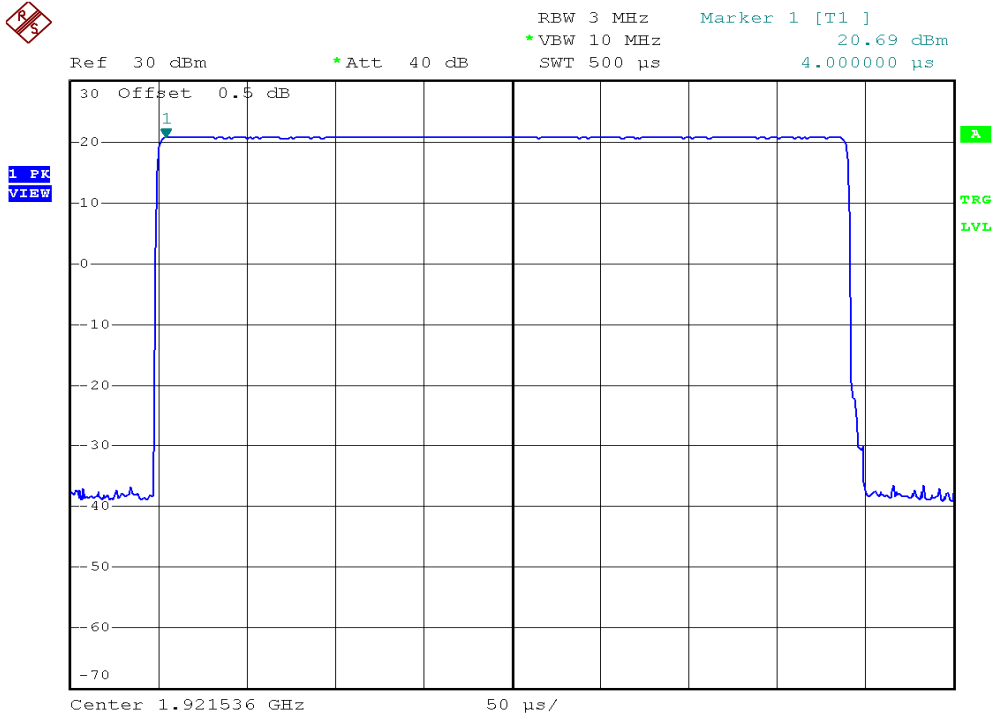

INTERTEK TESTING SERVICES

Peak Transmit Power Plots

Base unit, Lowest channel, Traffic carrier

Base unit, Middle channel, Traffic carrier

INTERTEK TESTING SERVICES

Peak Transmit Power Plots

Base unit, Highest channel, Traffic carrier

Base unit, Lowest channel, Dummy carrier

INTERTEK TESTING SERVICES

Peak Transmit Power Plots

Base unit, Middle channel, Dummy carrier

Base unit, Highest channel, Dummy carrier

INTERTEK TESTING SERVICES

Peak Transmit Power Plots

Handset unit, Lowest channel, Traffic carrier

Handset unit, Middle channel, Traffic carrier

INTERTEK TESTING SERVICES

Peak Transmit Power Plots

Handset unit, Highest channel, Traffic carrier