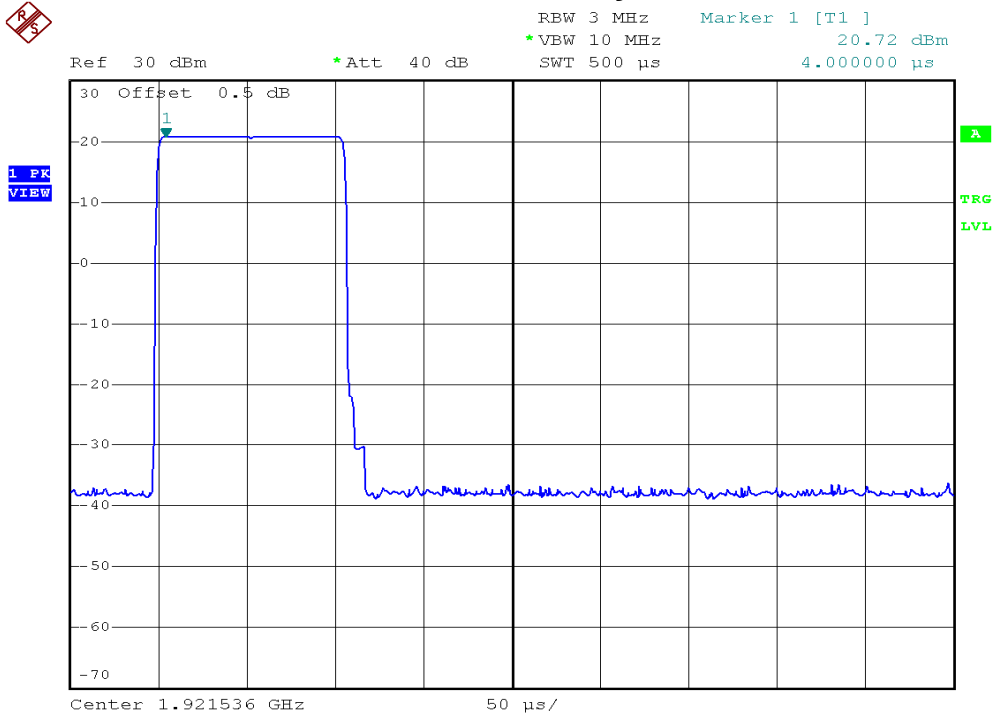

INTERTEK TESTING SERVICES

Peak Transmit Power Plots

Base unit, Lowest channel, Traffic carrier

Base unit, Middle channel, Traffic carrier

INTERTEK TESTING SERVICES

Peak Transmit Power Plots

Base unit, Highest channel, Traffic carrier

Base unit, Lowest channel, Dummy carrier

INTERTEK TESTING SERVICES

Peak Transmit Power Plots

Base unit, Middle channel, Dummy carrier

Base unit, Highest channel, Dummy carrier

INTERTEK TESTING SERVICES

Peak Transmit Power Plots

Handset unit, Lowest channel, Traffic carrier

Handset unit, Middle channel, Traffic carrier

INTERTEK TESTING SERVICES

Peak Transmit Power Plots

Handset unit, Highest channel, Traffic carrier