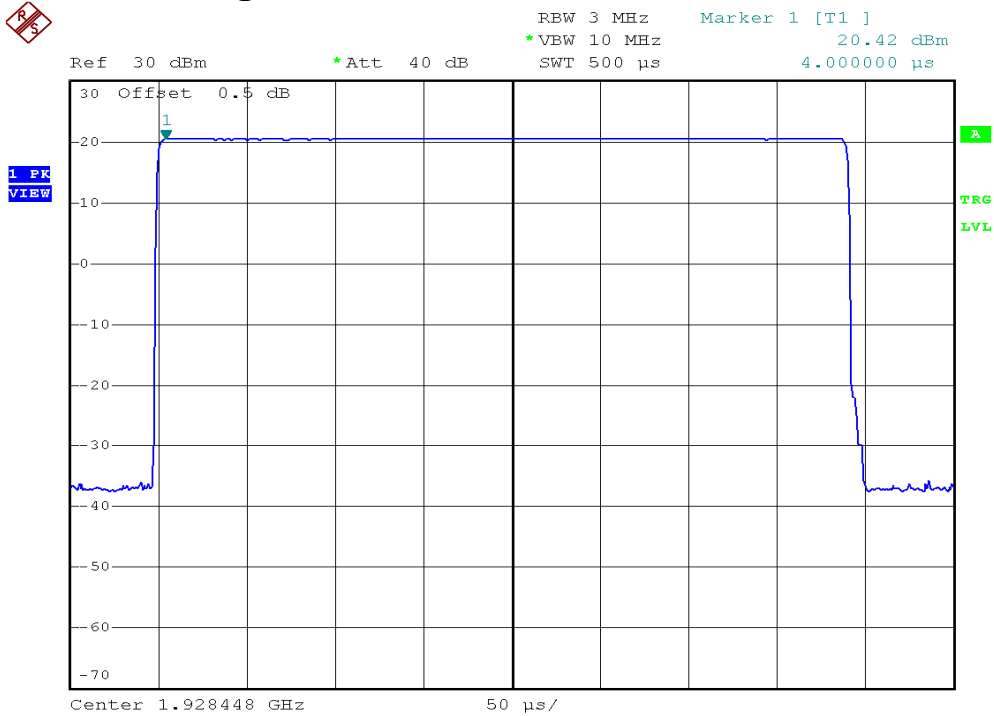

INTERTEK TESTING SERVICES

Peak Transmit Power Plots

Base unit, Lowest channel, Traffic carrier

Base unit, Middle channel, Traffic carrier

INTERTEK TESTING SERVICES

Peak Transmit Power Plots

Base unit, Highest channel, Traffic carrier

Base unit, Lowest channel, Dummy carrier

INTERTEK TESTING SERVICES

Peak Transmit Power Plots

Base unit, Middle channel, Dummy carrier

Base unit, Highest channel, Dummy carrier

INTERTEK TESTING SERVICES

Peak Transmit Power Plots

Handset unit, Lowest channel, Traffic carrier

Handset unit, Middle channel, Traffic carrier

INTERTEK TESTING SERVICES

Peak Transmit Power Plots

Handset unit, Highest channel, Traffic carrier