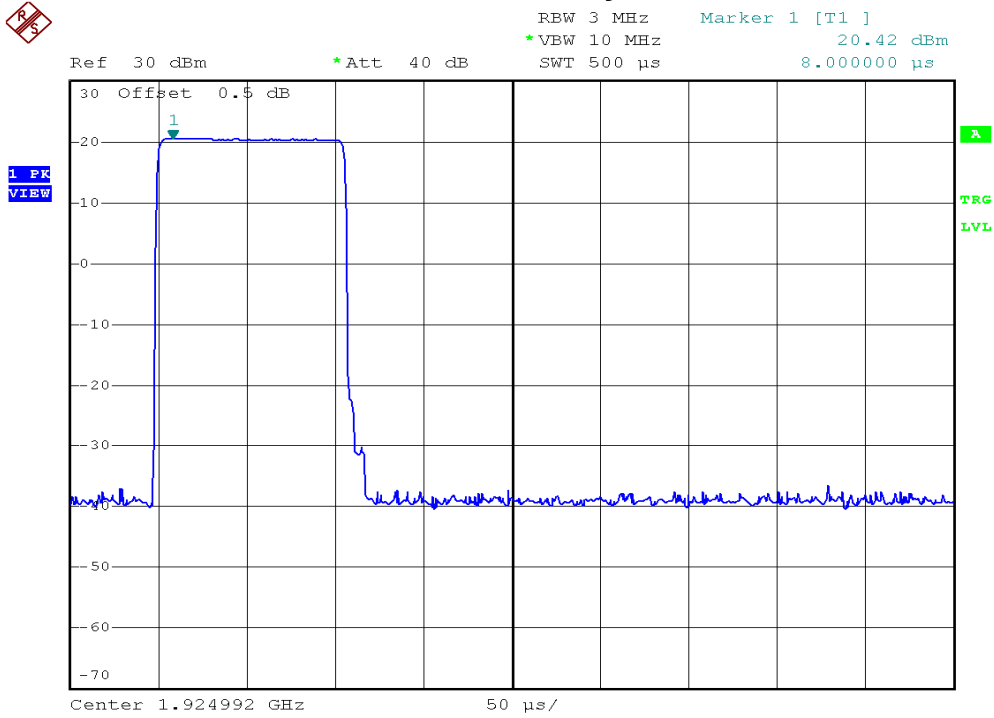

INTERTEK TESTING SERVICES

Peak Transmit Power Plots

Base unit, Lowest channel, Traffic carrier

Base unit, Middle channel, Traffic carrier

INTERTEK TESTING SERVICES

Peak Transmit Power Plots

Base unit, Highest channel, Traffic carrier

Base unit, Lowest channel, Dummy carrier

INTERTEK TESTING SERVICES

Peak Transmit Power Plots

Base unit, Middle channel, Dummy carrier

Base unit, Highest channel, Dummy carrier

INTERTEK TESTING SERVICES

Peak Transmit Power Plots

Handset unit, Lowest channel, Traffic carrier

Handset unit, Middle channel, Traffic carrier

INTERTEK TESTING SERVICES

Peak Transmit Power Plots

Handset unit, Highest channel, Traffic carrier