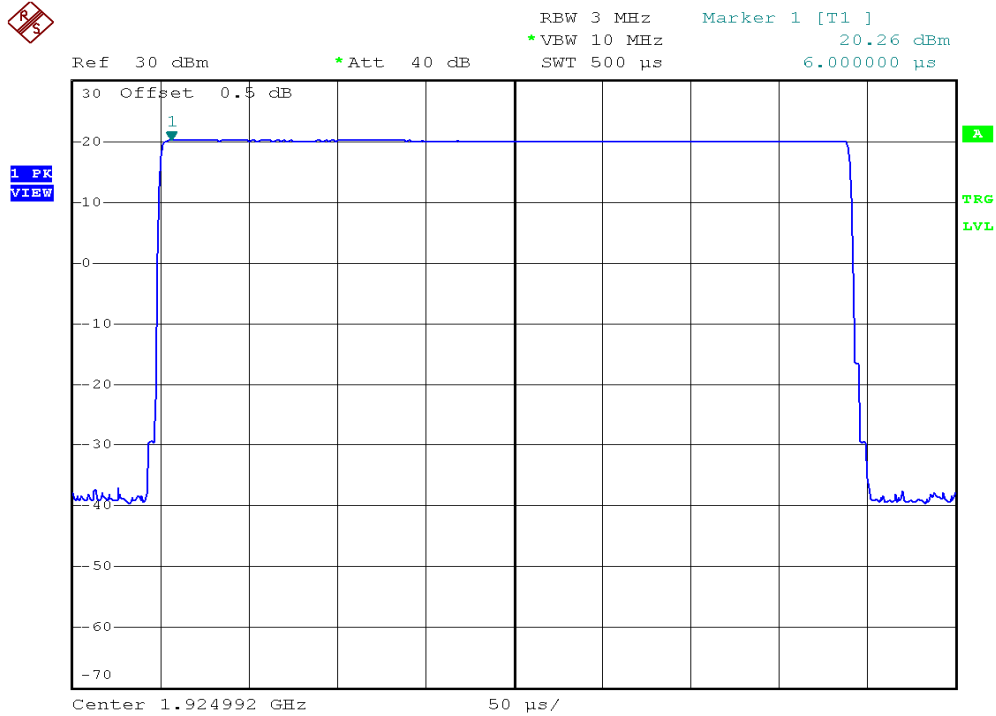

INTERTEK TESTING SERVICES

Peak Transmit Power Plots

Base unit, Lowest channel, Traffic carrier

Base unit, Middle channel, Traffic carrier

INTERTEK TESTING SERVICES

Peak Transmit Power Plots

Base unit, Highest channel, Traffic carrier

Base unit, Lowest channel, Dummy carrier

INTERTEK TESTING SERVICES

Peak Transmit Power Plots

Base unit, Middle channel, Dummy carrier

Base unit, Highest channel, Dummy carrier

INTERTEK TESTING SERVICES

Peak Transmit Power Plots

Handset unit, Lowest channel, Traffic carrier

Handset unit, Middle channel, Traffic carrier

INTERTEK TESTING SERVICES

Peak Transmit Power Plots

Handset unit, Highest channel, Traffic carrier