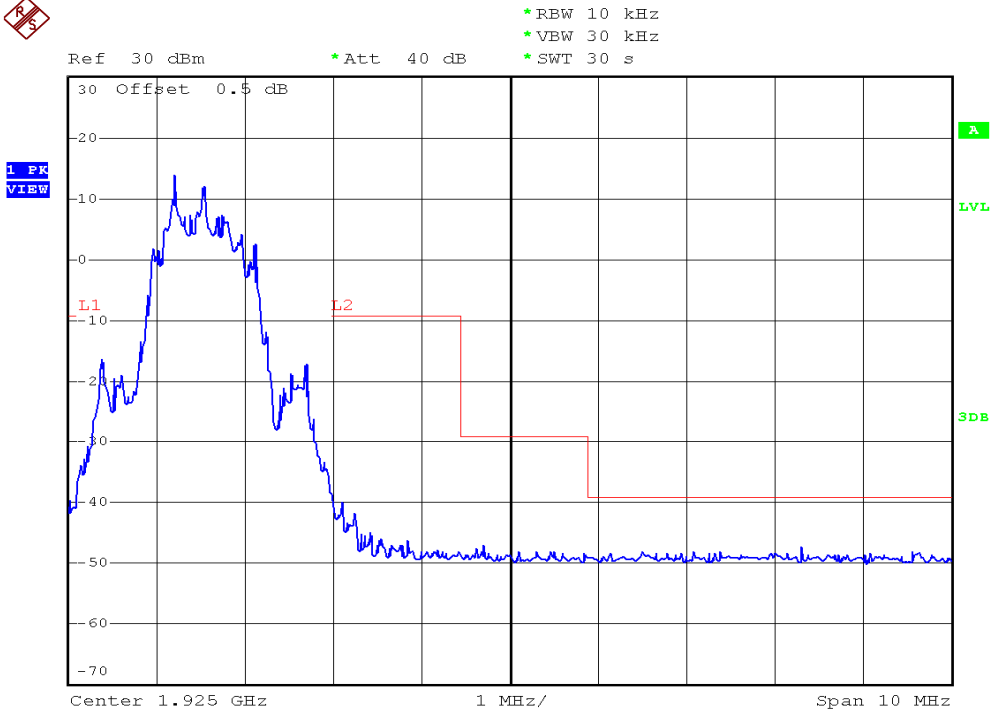

INTERTEK TESTING SERVICES

Unwanted Emission Inside The Sub-Band Plots

Base unit, Lowest channel, Traffic carrier

Base unit, Highest channel, Traffic carrier

INTERTEK TESTING SERVICES

Unwanted Emission Inside The Sub-Band Plots

Base unit, Lowest channel, Dummy carrier

Base unit, Highest channel, Dummy carrier

INTERTEK TESTING SERVICES

Unwanted Emission Inside The Sub-Band Plots

Handset unit, Lowest channel, Traffic carrier

Handset unit, Highest channel, Traffic carrier