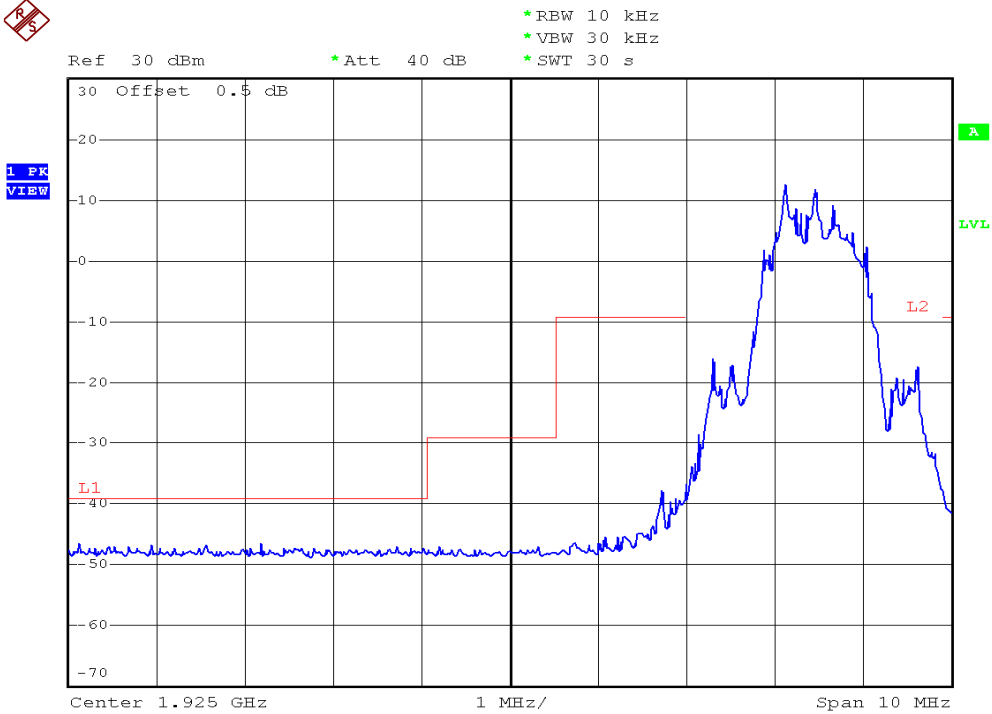

INTERTEK TESTING SERVICES

Unwanted Emission Inside The Sub-Band Plots

Base unit, Lowest channel, Traffic carrier

Base unit, Highest channel, Traffic carrier

INTERTEK TESTING SERVICES

Unwanted Emission Inside The Sub-Band Plots

Base unit, Lowest channel, Dummy carrier

Base unit, Highest channel, Dummy carrier

INTERTEK TESTING SERVICES

Unwanted Emission Inside The Sub-Band Plots

Handset unit, Lowest channel, Traffic carrier

Handset unit, Highest channel, Traffic carrier