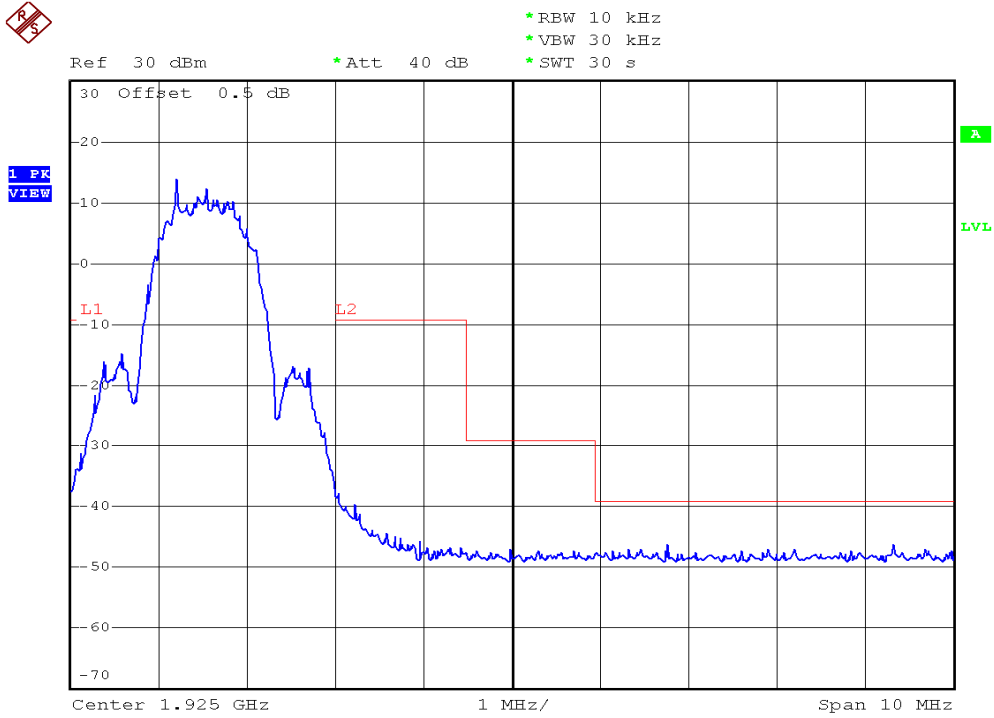

INTERTEK TESTING SERVICES

Unwanted Emission Inside The Sub-Band Plots

Base unit, Lowest channel, Traffic carrier

Base unit, Highest channel, Traffic carrier

INTERTEK TESTING SERVICES

Unwanted Emission Inside The Sub-Band Plots

Base unit, Lowest channel, Dummy carrier

Base unit, Highest channel, Dummy carrier

INTERTEK TESTING SERVICES

Unwanted Emission Inside The Sub-Band Plots

Handset unit, Lowest channel, Traffic carrier

Handset unit, Highest channel, Traffic carrier