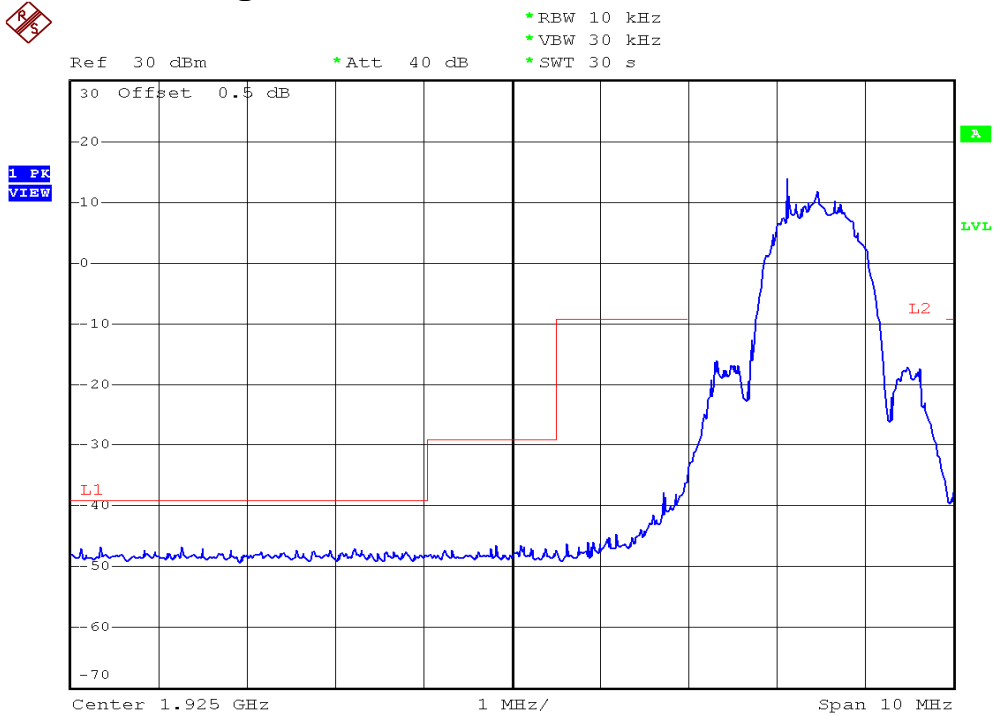

INTERTEK TESTING SERVICES

Unwanted Emission Inside The Sub-Band Plots

Base unit, Lowest channel, Traffic carrier

Base unit, Highest channel, Traffic carrier

INTERTEK TESTING SERVICES

Unwanted Emission Inside The Sub-Band Plots

Base unit, Lowest channel, Dummy carrier

Base unit, Highest channel, Dummy carrier

INTERTEK TESTING SERVICES

Unwanted Emission Inside The Sub-Band Plots

Handset unit, Lowest channel, Traffic carrier

Handset unit, Highest channel, Traffic carrier