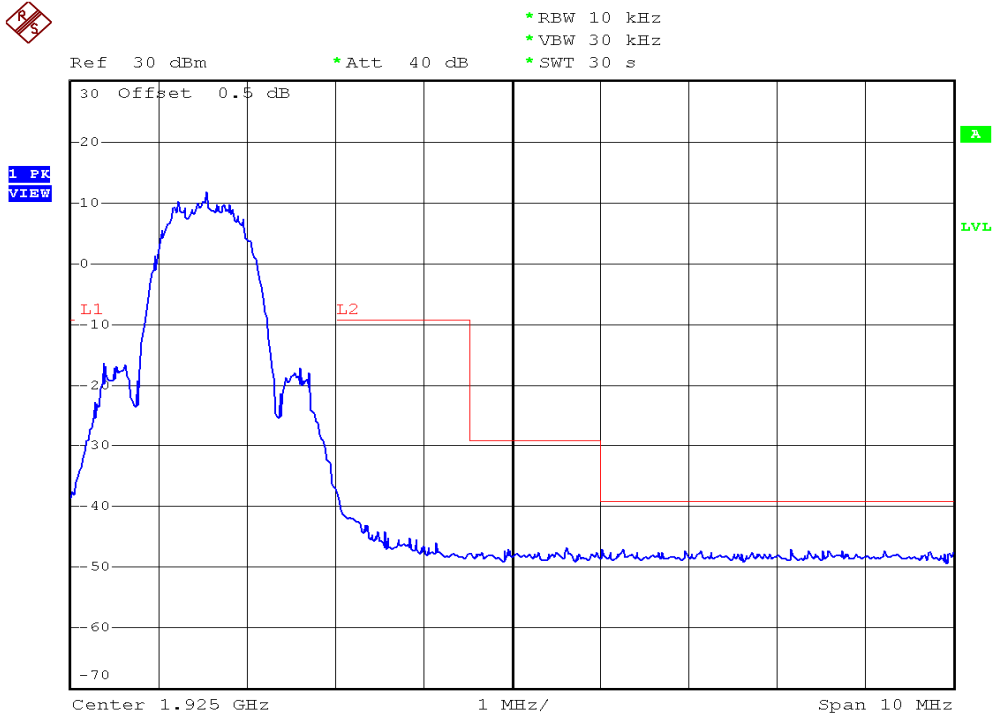

INTERTEK TESTING SERVICES

Unwanted Emission Inside The Sub-Band Plots

Base unit, Lowest channel, Traffic carrier

Base unit, Highest channel, Traffic carrier

INTERTEK TESTING SERVICES

Unwanted Emission Inside The Sub-Band Plots

Base unit, Lowest channel, Dummy carrier

Base unit, Highest channel, Dummy carrier

INTERTEK TESTING SERVICES

Unwanted Emission Inside The Sub-Band Plots

Handset unit, Lowest channel, Traffic carrier

Handset unit, Highest channel, Traffic carrier