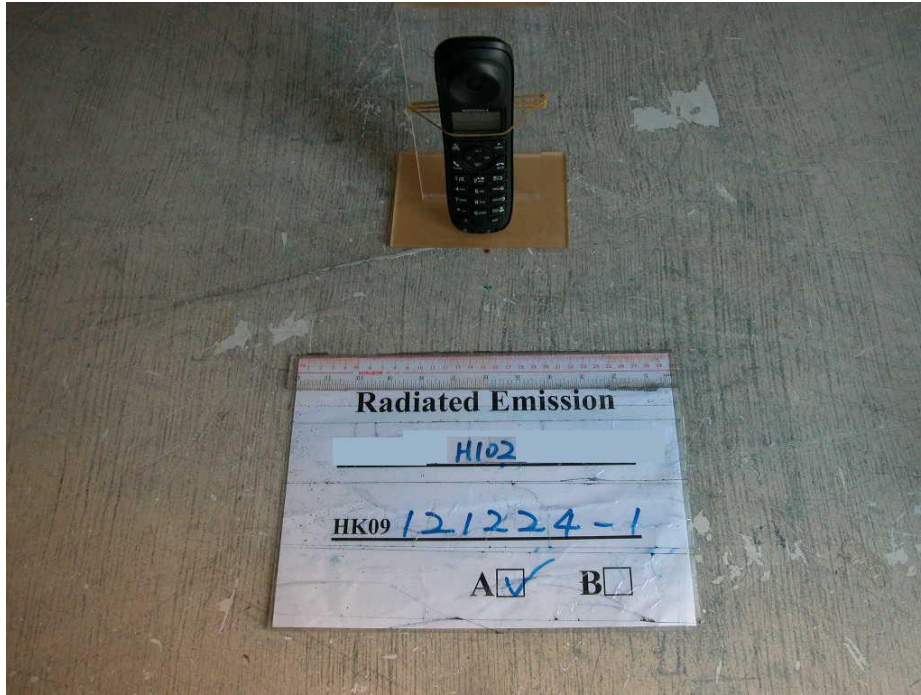

INTERTEK TESTING SERVICES

The Worst Case Configuration Photographs – Mode: Transmission

Radiated Emission – Base Unit

Front View

Rear View

INTERTEK TESTING SERVICES

The Worst Case Configuration Photographs – Mode: Transmission

Radiated Emission – Base Unit

Front View

Rear View

INTERTEK TESTING SERVICES

The Worst Case Configuration Photographs – Mode: Transmission

Radiated Emission – Handset

Front View

Rear View

INTERTEK TESTING SERVICES

The Worst Case Configuration Photographs – Mode: Talk with Charging

Conducted Emission – Model: H102

Front View

Right Side View

INTERTEK TESTING SERVICES

The Worst Case Configuration Photographs – Mode: Talk with Charging

Conducted Emission – Model: H102

Left Side View

INTERTEK TESTING SERVICES

The Worst Case Configuration Photographs – Mode: Talk with Charging

Conducted Emission – Model: H202

Front View

Right Side View

INTERTEK TESTING SERVICES