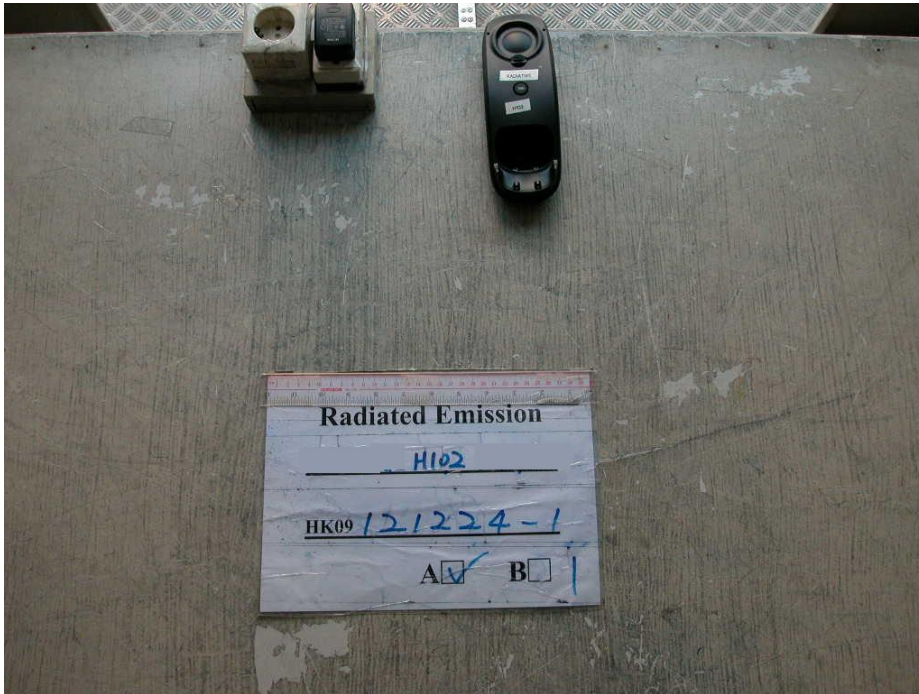

INTERTEK TESTING SERVICES

The Worst Case Configuration Photographs – Mode: Transmission

Radiated Emission – Base Unit

Front View

Rear View

INTERTEK TESTING SERVICES

The Worst Case Configuration Photographs – Mode: Transmission

Radiated Emission – Base Unit

Front View

Rear View

INTERTEK TESTING SERVICES

The Worst Case Configuration Photographs – Mode: Transmission

Radiated Emission – Handset

Front View

Rear View

INTERTEK TESTING SERVICES

The Worst Case Configuration Photographs – Mode: Talk with Charging

Conducted Emission – Model: H102

Front View

Right Side View

INTERTEK TESTING SERVICES

The Worst Case Configuration Photographs – Mode: Talk with Charging

Conducted Emission – Model: H102

Left Side View

INTERTEK TESTING SERVICES

The Worst Case Configuration Photographs – Mode: Talk with Charging

Conducted Emission – Model: H202

Front View

Right Side View

INTERTEK TESTING SERVICES