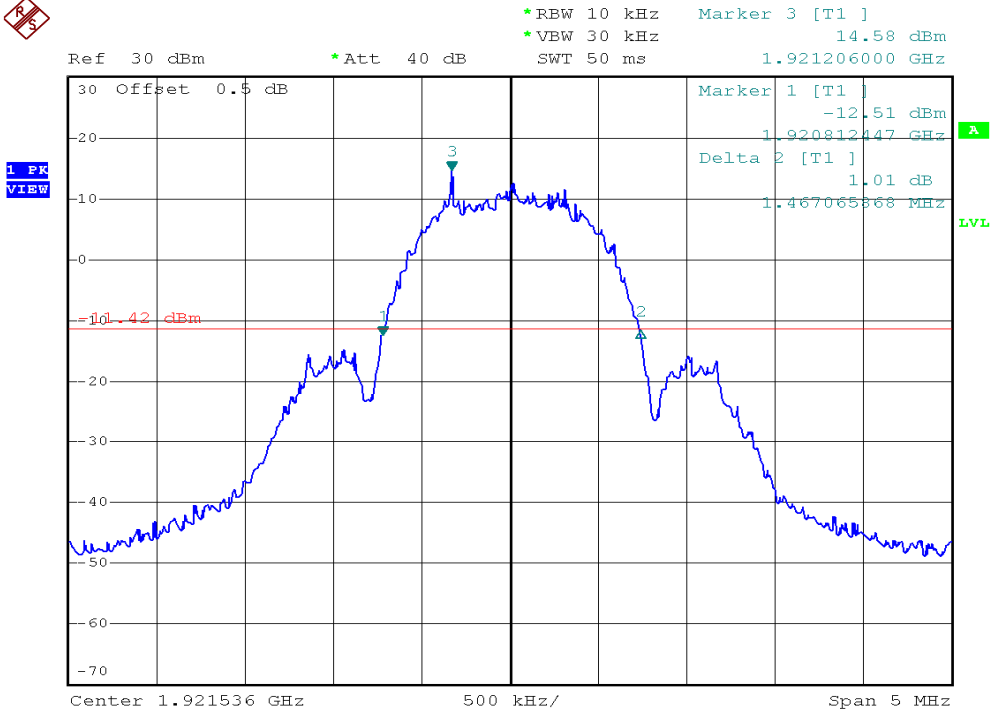

INTERTEK TESTING SERVICES

26dB Emission Bandwidth Plots

Base unit, Lowest channel, Traffic carrier

Base unit, Highest channel, Traffic carrier

INTERTEK TESTING SERVICES

26dB Emission Bandwidth Plots

Base unit, Lowest channel, Dummy carrier

Base unit, Highest channel, Dummy carrier

INTERTEK TESTING SERVICES

26dB Emission Bandwidth Plots

Handset unit, Lowest channel, Traffic carrier

Handset unit, Highest channel, Traffic carrier