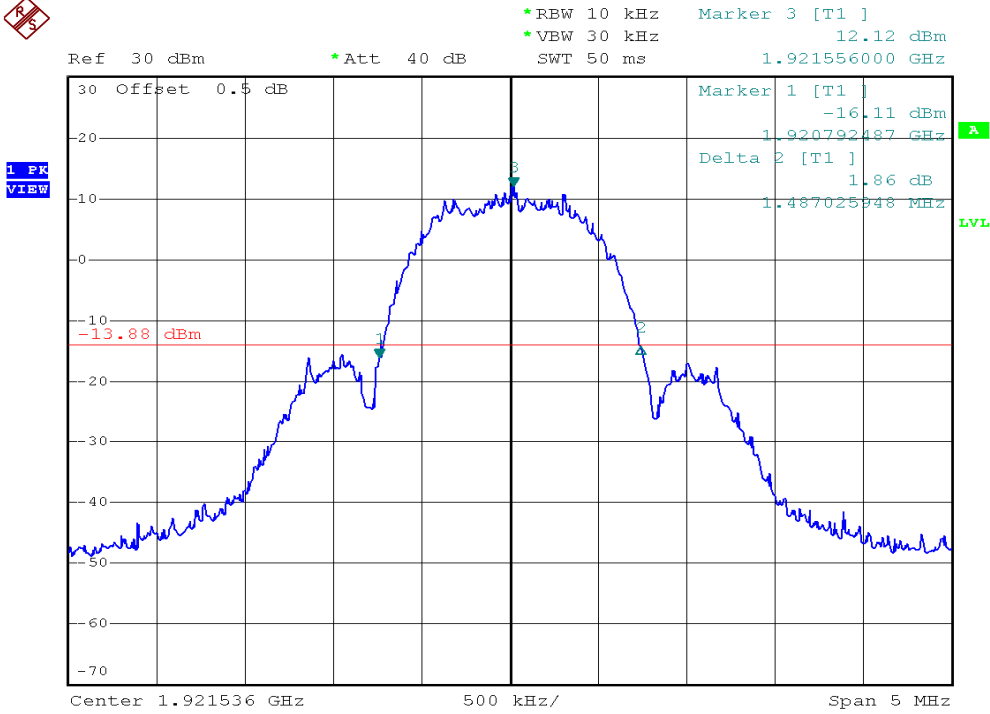

INTERTEK TESTING SERVICES

26dB Emission Bandwidth Plots

Base unit, Lowest channel, Traffic carrier

Base unit, Highest channel, Traffic carrier

INTERTEK TESTING SERVICES

26dB Emission Bandwidth Plots

Base unit, Lowest channel, Dummy carrier

Base unit, Highest channel, Dummy carrier

INTERTEK TESTING SERVICES

26dB Emission Bandwidth Plots

Handset unit, Lowest channel, Traffic carrier

Handset unit, Highest channel, Traffic carrier