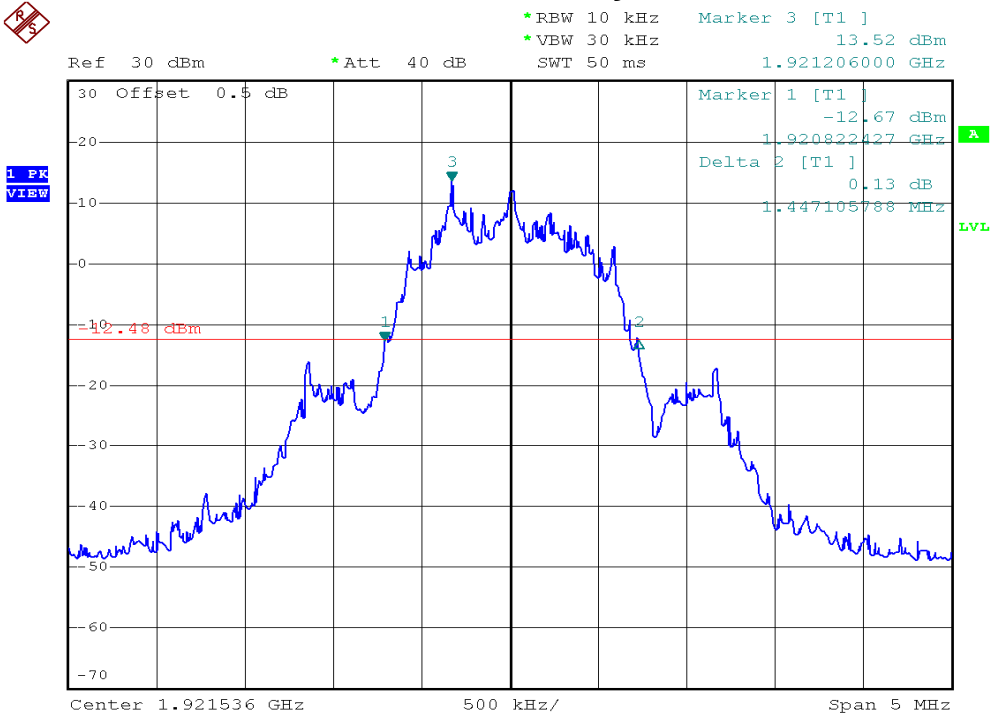

INTERTEK TESTING SERVICES

26dB Emission Bandwidth Plots

Base unit, Lowest channel, Traffic carrier

Base unit, Highest channel, Traffic carrier

INTERTEK TESTING SERVICES

26dB Emission Bandwidth Plots

Base unit, Lowest channel, Dummy carrier

Base unit, Highest channel, Dummy carrier

INTERTEK TESTING SERVICES

26dB Emission Bandwidth Plots

Handset unit, Lowest channel, Traffic carrier

Handset unit, Highest channel, Traffic carrier