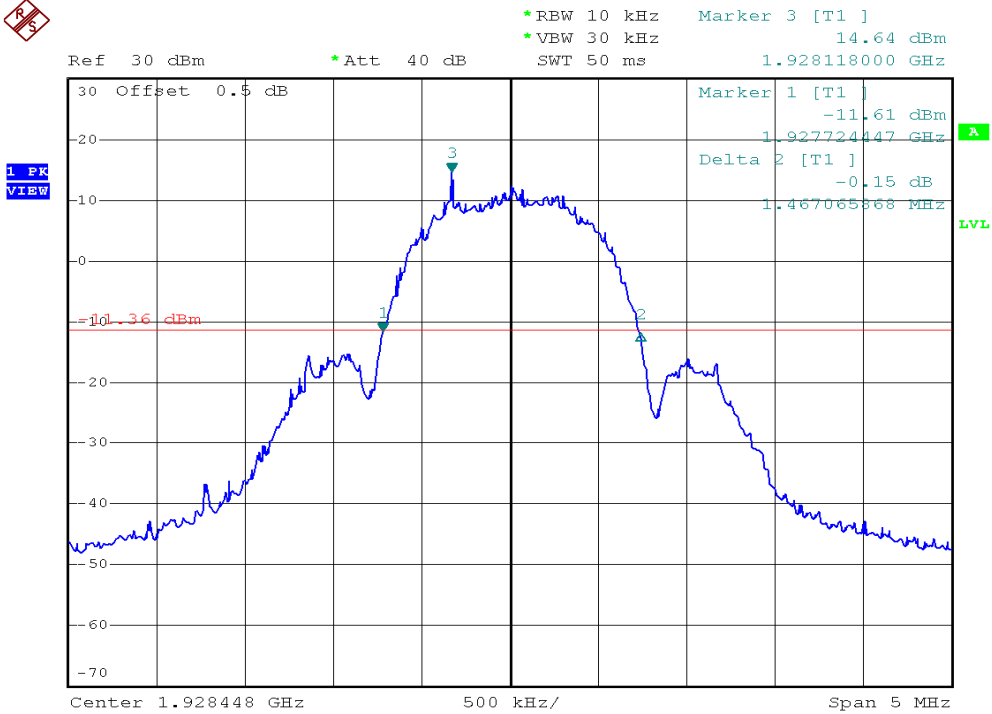

INTERTEK TESTING SERVICES

26dB Emission Bandwidth Plots

Base unit, Lowest channel, Traffic carrier

Base unit, Highest channel, Traffic carrier

INTERTEK TESTING SERVICES

26dB Emission Bandwidth Plots

Base unit, Lowest channel, Dummy carrier

Base unit, Highest channel, Dummy carrier

INTERTEK TESTING SERVICES

26dB Emission Bandwidth Plots

Handset unit, Lowest channel, Traffic carrier

Handset unit, Highest channel, Traffic carrier