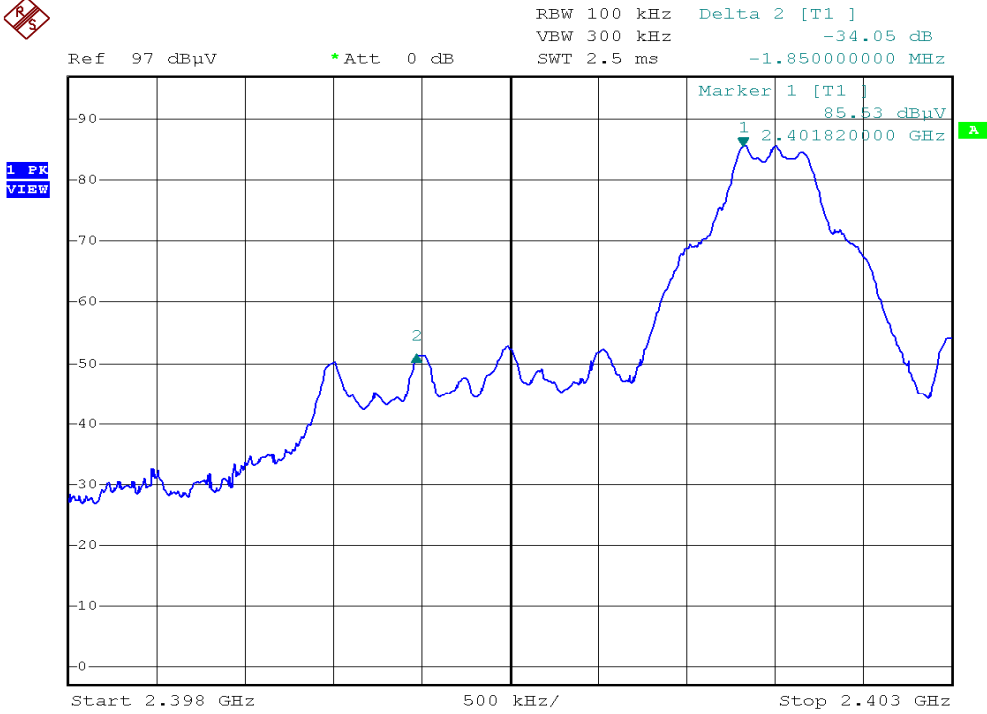

## Radiated Emission on the Bandedge Plots

### Base unit, Lowest channel