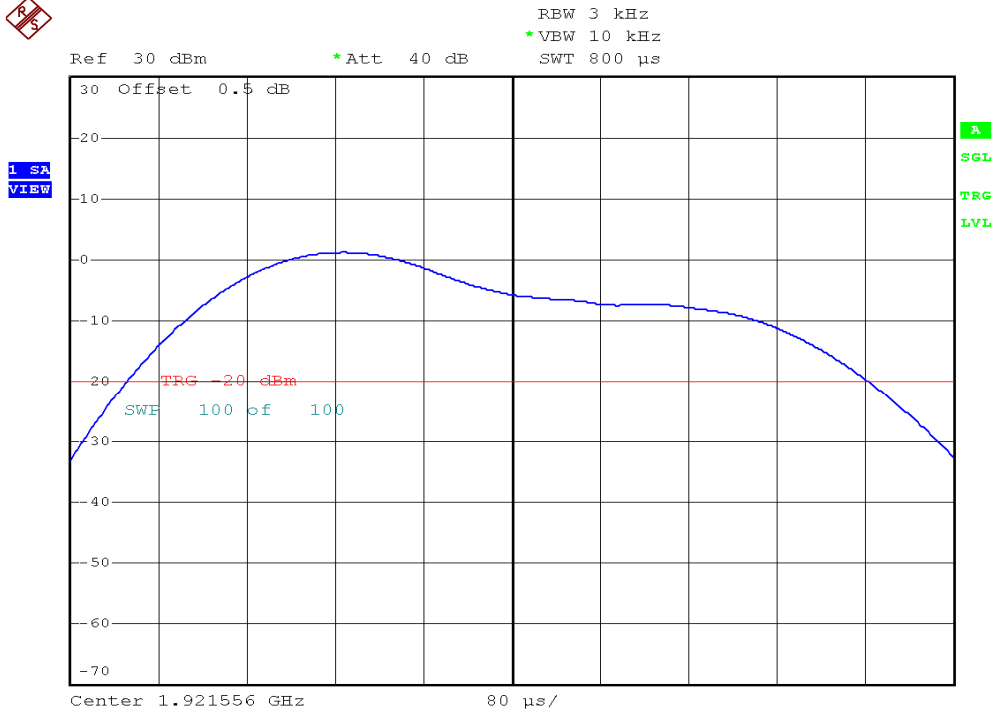

INTERTEK TESTING SERVICES

Power Spectral Density Plots

Handset unit, Lowest channel, Traffic carrier