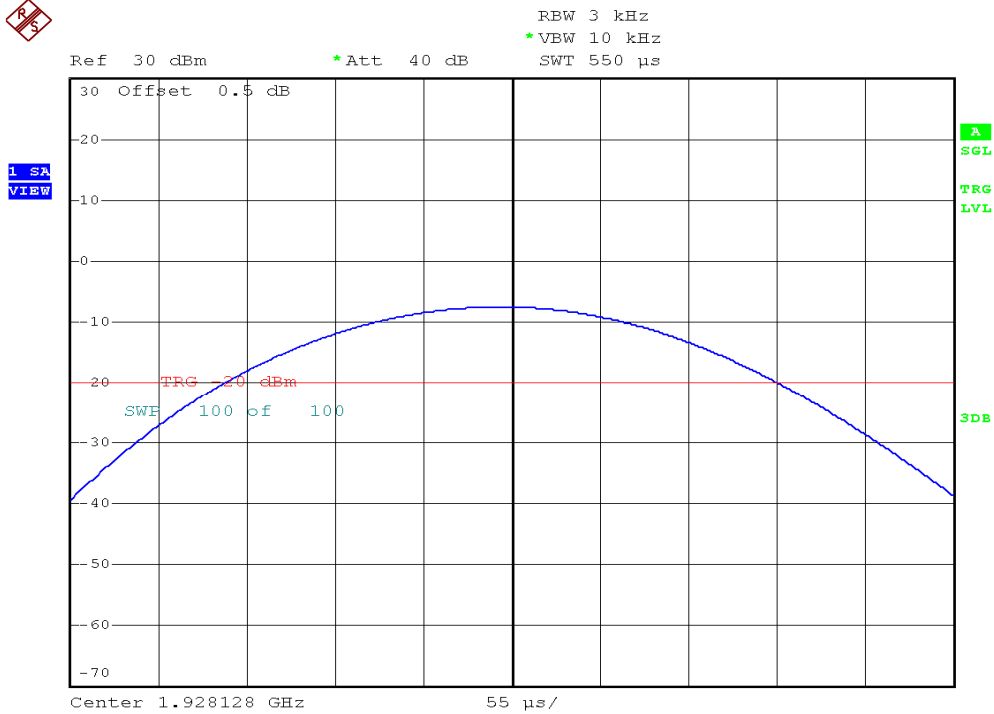

Base unit, Highest channel, Dummy carrier