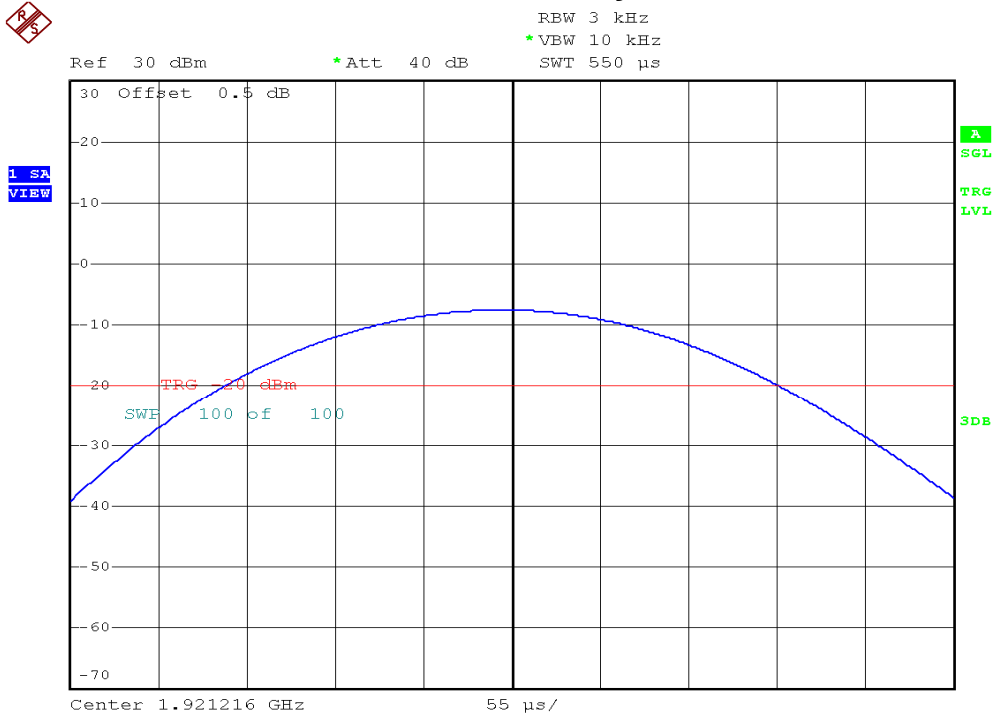

INTERTEK TESTING SERVICES

Power Spectral Density Plots

Base unit, Lowest channel, Dummy carrier