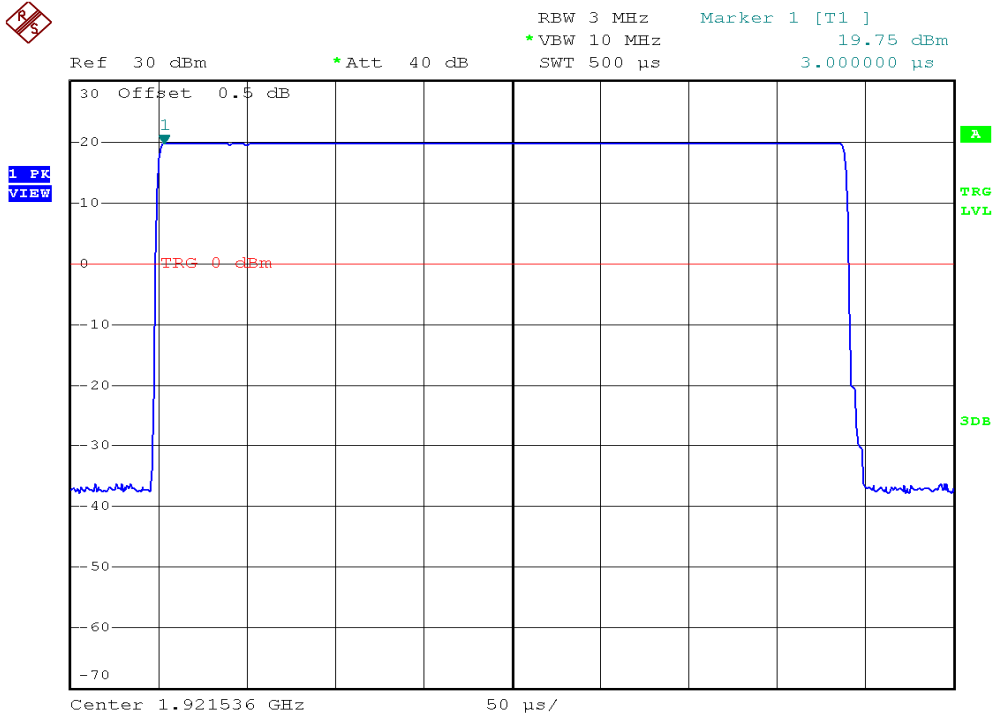

INTERTEK TESTING SERVICES

Peak Transmit Power Plots

Base unit, Lowest channel, Traffic carrier

Base unit, Middle channel, Traffic carrier

INTERTEK TESTING SERVICES

Peak Transmit Power Plots

Base unit, Highest channel, Traffic carrier

Base unit, Lowest channel, Dummy carrier

INTERTEK TESTING SERVICES

Peak Transmit Power Plots

Base unit, Middle channel, Dummy carrier

Base unit, Highest channel, Dummy carrier

INTERTEK TESTING SERVICES

Peak Transmit Power Plots

Handset unit, Lowest channel, Traffic carrier

Handset unit, Middle channel, Traffic carrier

INTERTEK TESTING SERVICES

Peak Transmit Power Plots

Handset unit, Highest channel, Traffic carrier