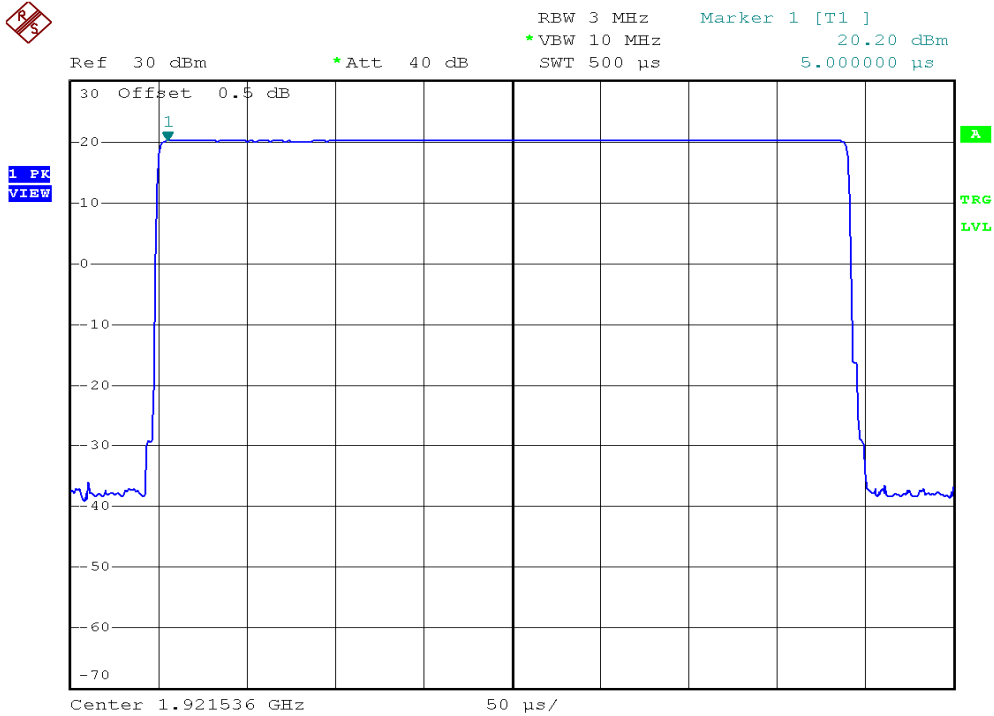

INTERTEK TESTING SERVICES

Peak Transmit Power Plots

Base unit, Lowest channel, Traffic carrier

Base unit, Middle channel, Traffic carrier

INTERTEK TESTING SERVICES

Peak Transmit Power Plots

Base unit, Highest channel, Traffic carrier

Base unit, Lowest channel, Dummy carrier

INTERTEK TESTING SERVICES

Peak Transmit Power Plots

Base unit, Middle channel, Dummy carrier

Base unit, Highest channel, Dummy carrier

INTERTEK TESTING SERVICES

Peak Transmit Power Plots

Handset unit, Lowest channel, Traffic carrier

Handset unit, Middle channel, Traffic carrier

INTERTEK TESTING SERVICES

Peak Transmit Power Plots

Handset unit, Highest channel, Traffic carrier