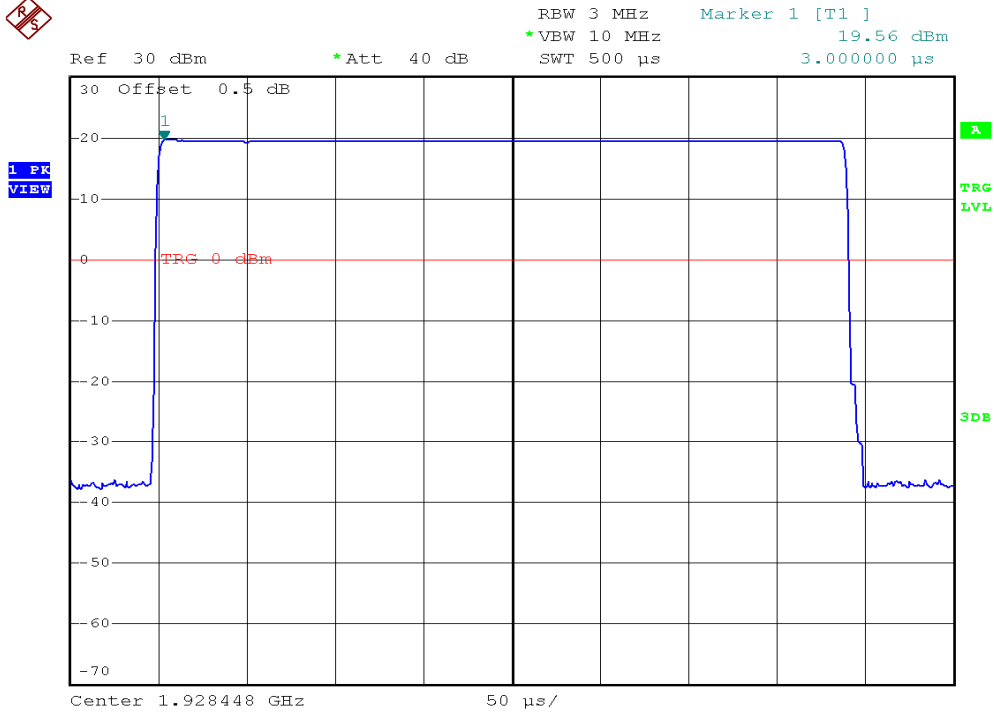

INTERTEK TESTING SERVICES

Peak Transmit Power Plots

Base unit, Lowest channel, Traffic carrier

Base unit, Middle channel, Traffic carrier

INTERTEK TESTING SERVICES

Peak Transmit Power Plots

Base unit, Highest channel, Traffic carrier

Base unit, Lowest channel, Dummy carrier

INTERTEK TESTING SERVICES

Peak Transmit Power Plots

Base unit, Middle channel, Dummy carrier

Base unit, Highest channel, Dummy carrier

INTERTEK TESTING SERVICES

Peak Transmit Power Plots

Handset unit, Lowest channel, Traffic carrier

Handset unit, Middle channel, Traffic carrier

INTERTEK TESTING SERVICES

Peak Transmit Power Plots

Handset unit, Highest channel, Traffic carrier