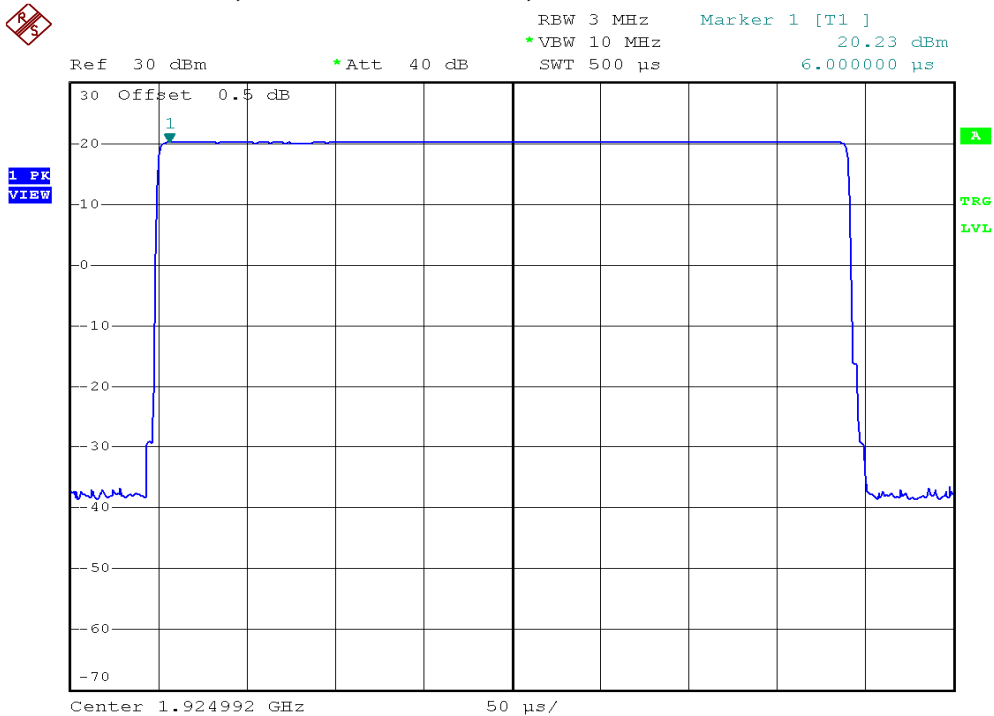

INTERTEK TESTING SERVICES

Peak Transmit Power Plots

Base unit, Lowest channel, Traffic carrier

Base unit, Middle channel, Traffic carrier

INTERTEK TESTING SERVICES

Peak Transmit Power Plots

Base unit, Highest channel, Traffic carrier

Base unit, Lowest channel, Dummy carrier

INTERTEK TESTING SERVICES

Peak Transmit Power Plots

Base unit, Middle channel, Dummy carrier

Base unit, Highest channel, Dummy carrier

INTERTEK TESTING SERVICES

Peak Transmit Power Plots

Handset unit, Lowest channel, Traffic carrier

Handset unit, Middle channel, Traffic carrier

INTERTEK TESTING SERVICES

Peak Transmit Power Plots

Handset unit, Highest channel, Traffic carrier