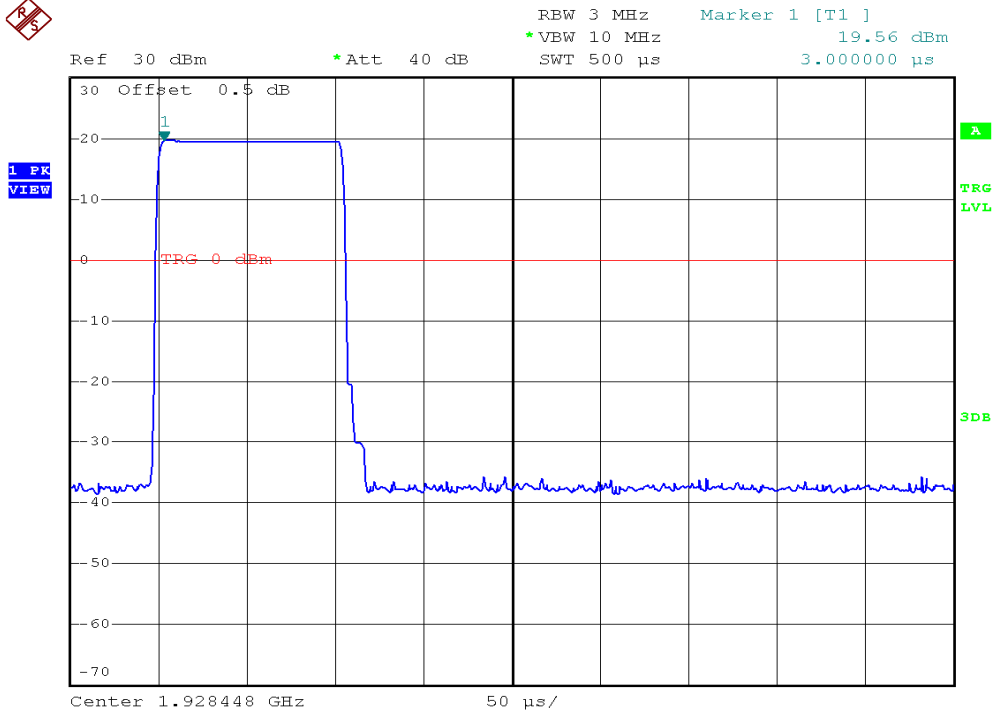

INTERTEK TESTING SERVICES

Peak Transmit Power Plots

Base unit, Lowest channel, Traffic carrier

Base unit, Middle channel, Traffic carrier

INTERTEK TESTING SERVICES

Peak Transmit Power Plots

Base unit, Highest channel, Traffic carrier

Base unit, Lowest channel, Dummy carrier

INTERTEK TESTING SERVICES

Peak Transmit Power Plots

Base unit, Middle channel, Dummy carrier

Base unit, Highest channel, Dummy carrier

INTERTEK TESTING SERVICES

Peak Transmit Power Plots

Handset unit, Lowest channel, Traffic carrier

Handset unit, Middle channel, Traffic carrier

INTERTEK TESTING SERVICES

Peak Transmit Power Plots

Handset unit, Highest channel, Traffic carrier