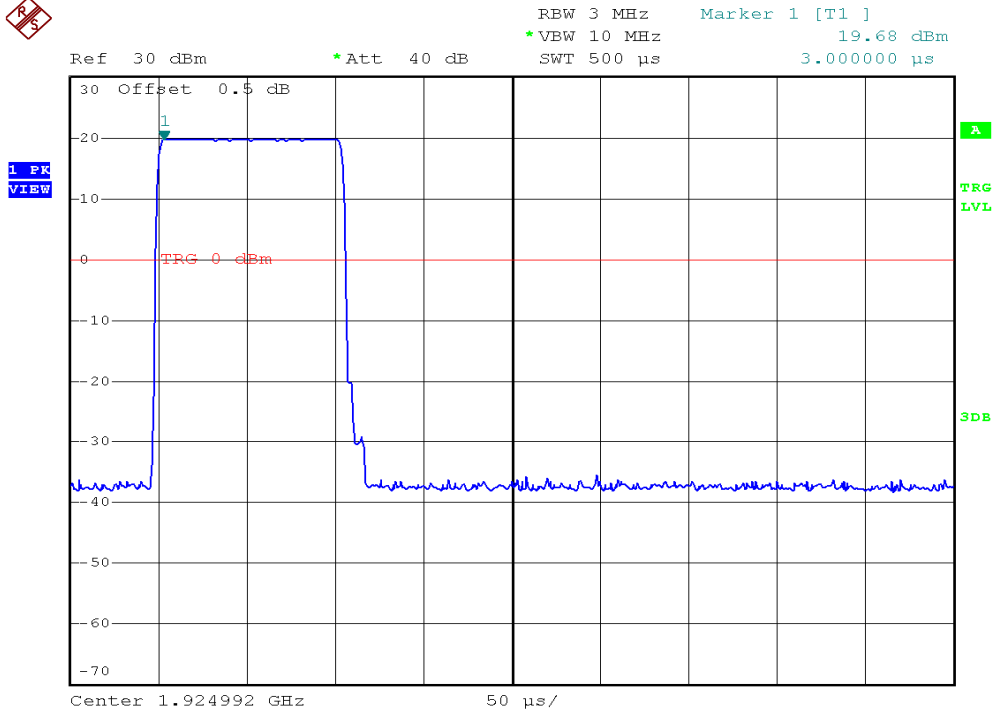

INTERTEK TESTING SERVICES

Peak Transmit Power Plots

Base unit, Lowest channel, Traffic carrier

Base unit, Middle channel, Traffic carrier

INTERTEK TESTING SERVICES

Peak Transmit Power Plots

Base unit, Highest channel, Traffic carrier

Base unit, Lowest channel, Dummy carrier

INTERTEK TESTING SERVICES

Peak Transmit Power Plots

Base unit, Middle channel, Dummy carrier

Base unit, Highest channel, Dummy carrier

INTERTEK TESTING SERVICES

Peak Transmit Power Plots

Handset unit, Lowest channel, Traffic carrier

Handset unit, Middle channel, Traffic carrier

INTERTEK TESTING SERVICES

Peak Transmit Power Plots

Handset unit, Highest channel, Traffic carrier