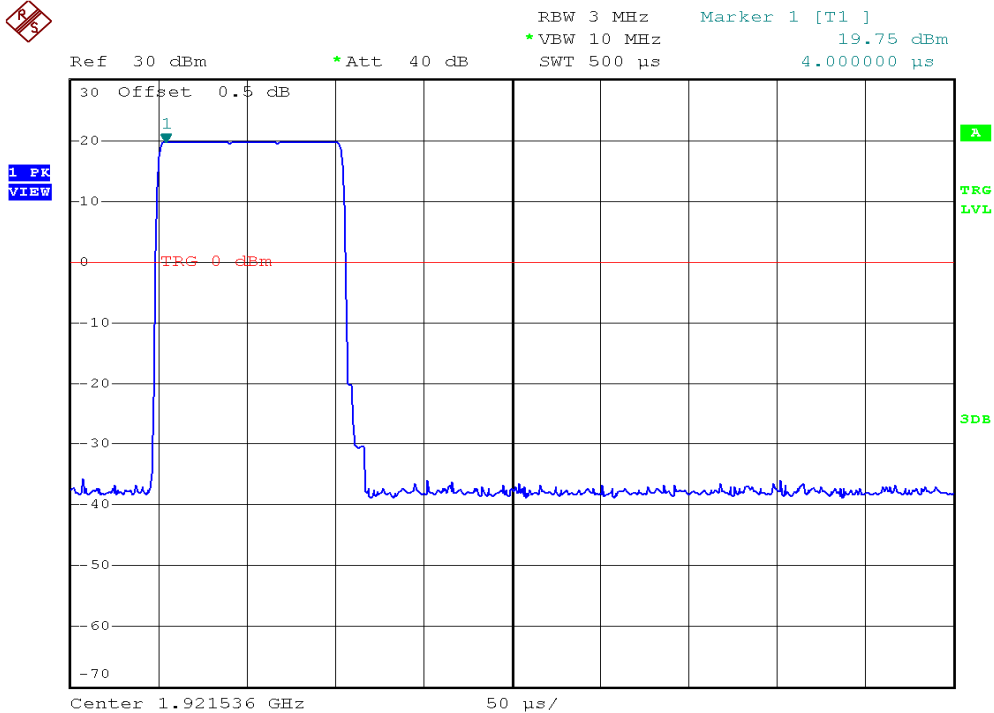

INTERTEK TESTING SERVICES

Peak Transmit Power Plots

Base unit, Lowest channel, Traffic carrier

Base unit, Middle channel, Traffic carrier

INTERTEK TESTING SERVICES

Peak Transmit Power Plots

Base unit, Highest channel, Traffic carrier

Base unit, Lowest channel, Dummy carrier

INTERTEK TESTING SERVICES

Peak Transmit Power Plots

Base unit, Middle channel, Dummy carrier

Base unit, Highest channel, Dummy carrier

INTERTEK TESTING SERVICES

Peak Transmit Power Plots

Handset unit, Lowest channel, Traffic carrier

Handset unit, Middle channel, Traffic carrier

INTERTEK TESTING SERVICES

Peak Transmit Power Plots

Handset unit, Highest channel, Traffic carrier