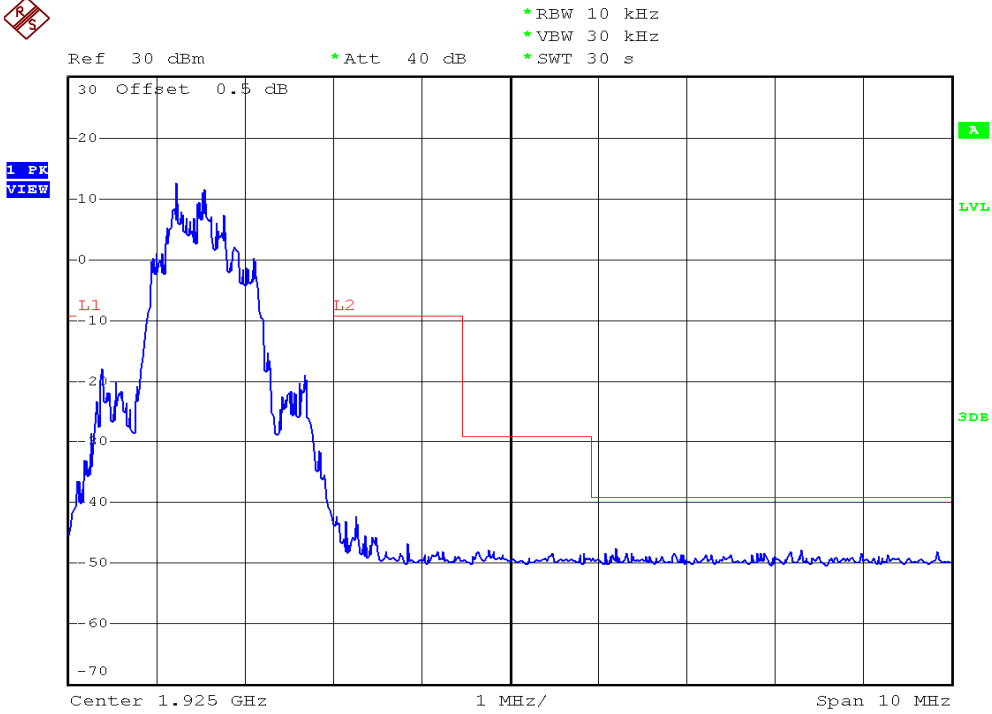

INTERTEK TESTING SERVICES

Unwanted Emission Inside The Sub-Band Plots

Base unit, Lowest channel, Traffic carrier

Base unit, Highest channel, Traffic carrier

INTERTEK TESTING SERVICES

Unwanted Emission Inside The Sub-Band Plots

Base unit, Lowest channel, Dummy carrier

Base unit, Highest channel, Dummy carrier

INTERTEK TESTING SERVICES

Unwanted Emission Inside The Sub-Band Plots

Handset unit, Lowest channel, Traffic carrier

Handset unit, Highest channel, Traffic carrier