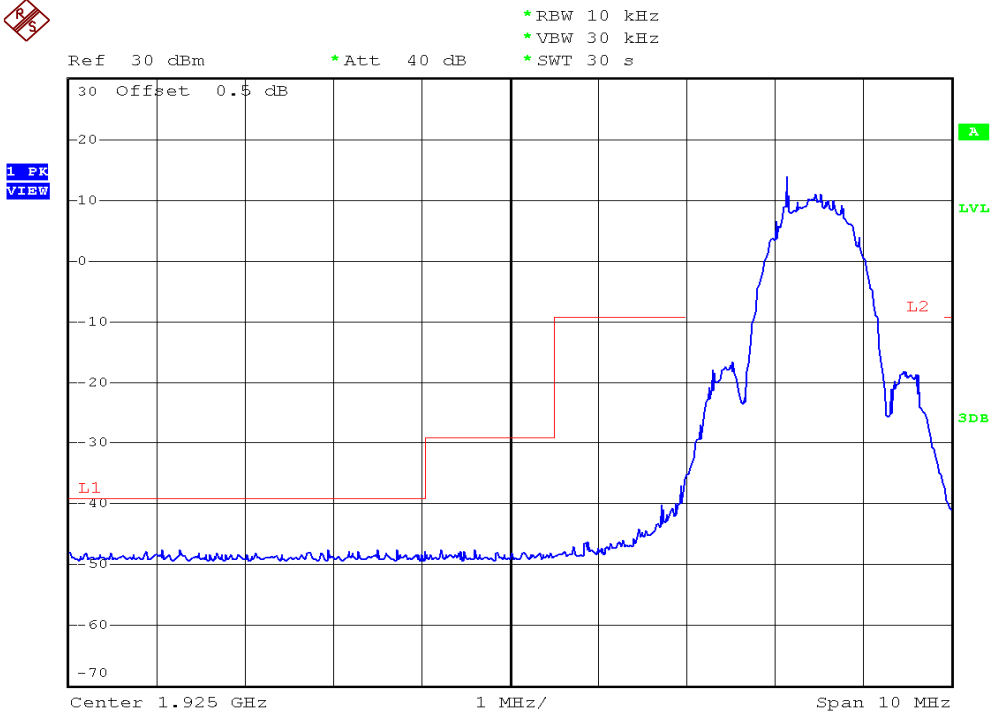

INTERTEK TESTING SERVICES

Unwanted Emission Inside The Sub-Band Plots

Base unit, Lowest channel, Traffic carrier

Base unit, Highest channel, Traffic carrier

INTERTEK TESTING SERVICES

Unwanted Emission Inside The Sub-Band Plots

Base unit, Lowest channel, Dummy carrier

Base unit, Highest channel, Dummy carrier

INTERTEK TESTING SERVICES

Unwanted Emission Inside The Sub-Band Plots

Handset unit, Lowest channel, Traffic carrier

Handset unit, Highest channel, Traffic carrier