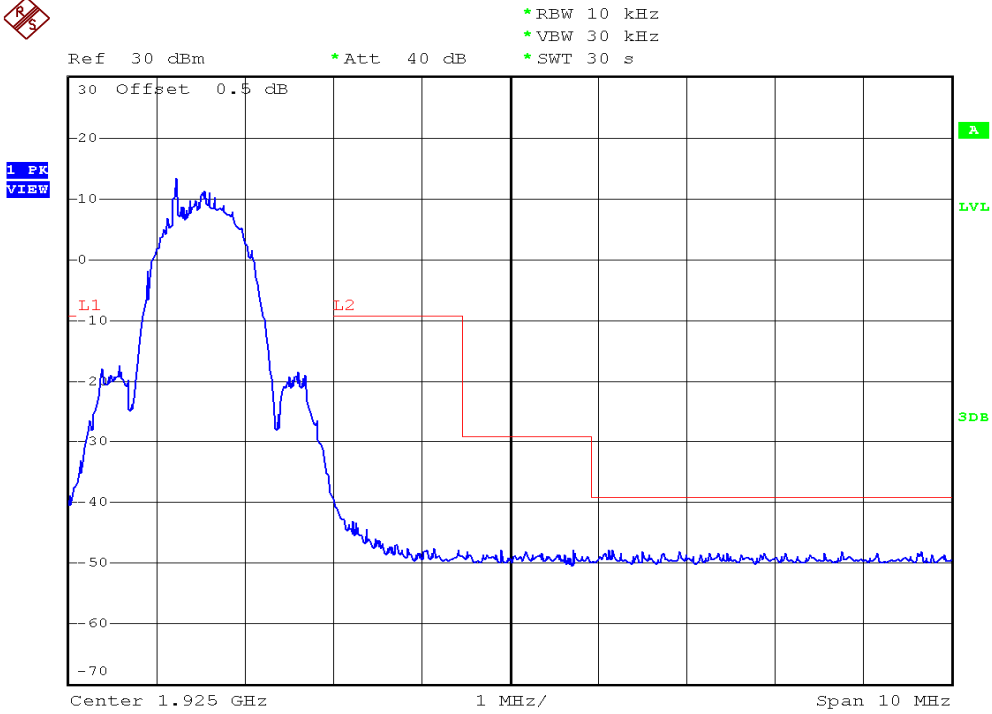

INTERTEK TESTING SERVICES

Unwanted Emission Inside The Sub-Band Plots

Base unit, Lowest channel, Traffic carrier

Base unit, Highest channel, Traffic carrier

INTERTEK TESTING SERVICES

Unwanted Emission Inside The Sub-Band Plots

Base unit, Lowest channel, Dummy carrier

Base unit, Highest channel, Dummy carrier

INTERTEK TESTING SERVICES

Unwanted Emission Inside The Sub-Band Plots

Handset unit, Lowest channel, Traffic carrier

Handset unit, Highest channel, Traffic carrier