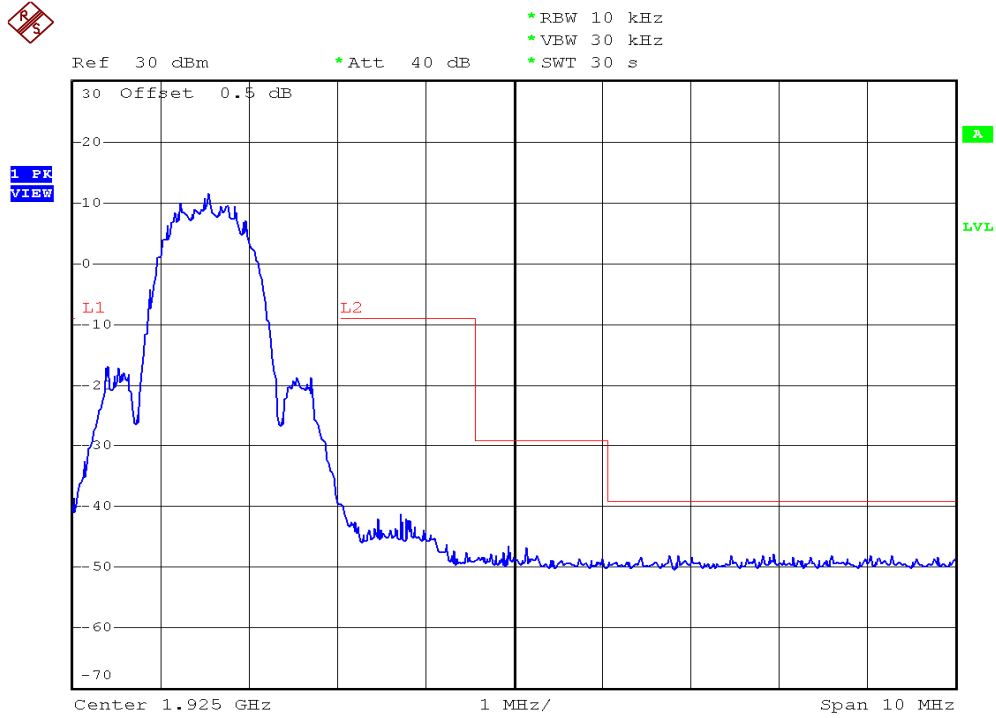

INTERTEK TESTING SERVICES

Unwanted Emission Inside The Sub-Band Plots

Base unit, Lowest channel, Traffic carrier

Base unit, Highest channel, Traffic carrier

INTERTEK TESTING SERVICES

Unwanted Emission Inside The Sub-Band Plots

Base unit, Lowest channel, Dummy carrier

Base unit, Highest channel, Dummy carrier

INTERTEK TESTING SERVICES

Unwanted Emission Inside The Sub-Band Plots

Handset unit, Lowest channel, Traffic carrier

Handset unit, Highest channel, Traffic carrier