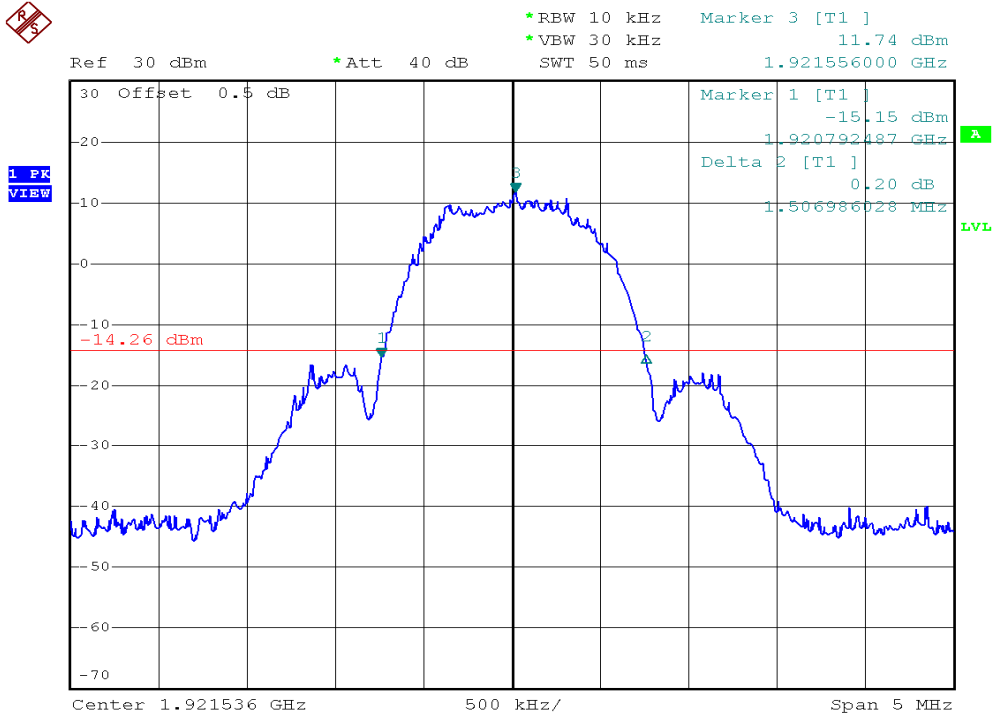

INTERTEK TESTING SERVICES

26dB Emission Bandwidth Plots

Base unit, Lowest channel, Traffic carrier

Base unit, Highest channel, Traffic carrier

INTERTEK TESTING SERVICES

26dB Emission Bandwidth Plots

Base unit, Lowest channel, Dummy carrier

Base unit, Highest channel, Dummy carrier

INTERTEK TESTING SERVICES

26dB Emission Bandwidth Plots

Handset unit, Lowest channel, Traffic carrier

Handset unit, Highest channel, Traffic carrier