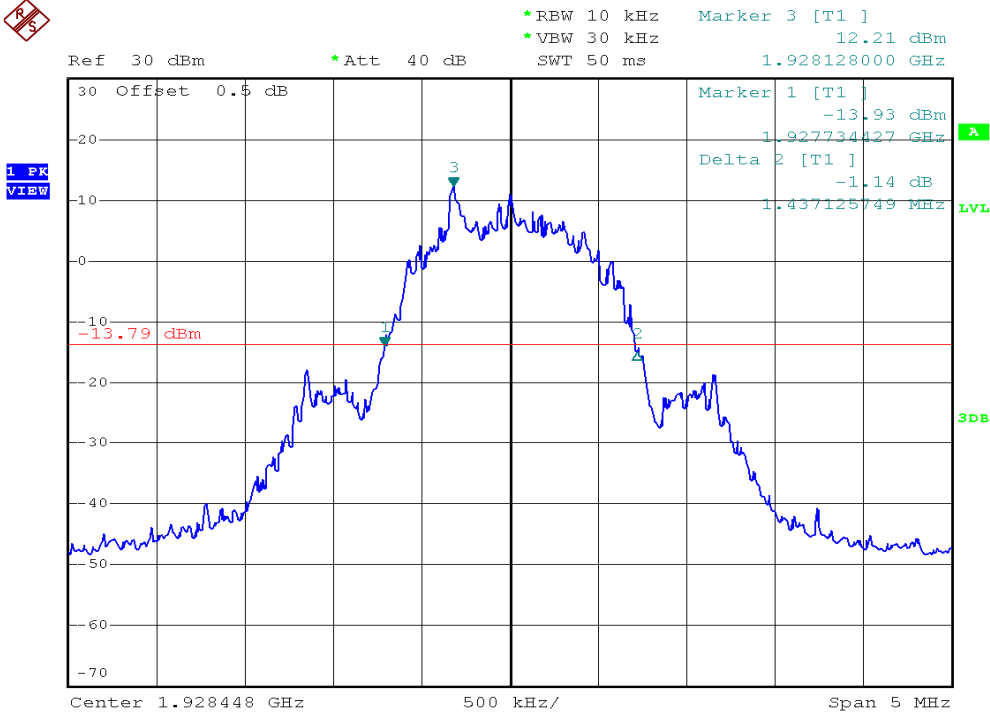

INTERTEK TESTING SERVICES

26dB Emission Bandwidth Plots

Base unit, Lowest channel, Traffic carrier

Base unit, Highest channel, Traffic carrier

INTERTEK TESTING SERVICES

26dB Emission Bandwidth Plots

Base unit, Lowest channel, Dummy carrier

Base unit, Highest channel, Dummy carrier

INTERTEK TESTING SERVICES

26dB Emission Bandwidth Plots

Handset unit, Lowest channel, Traffic carrier

Handset unit, Highest channel, Traffic carrier