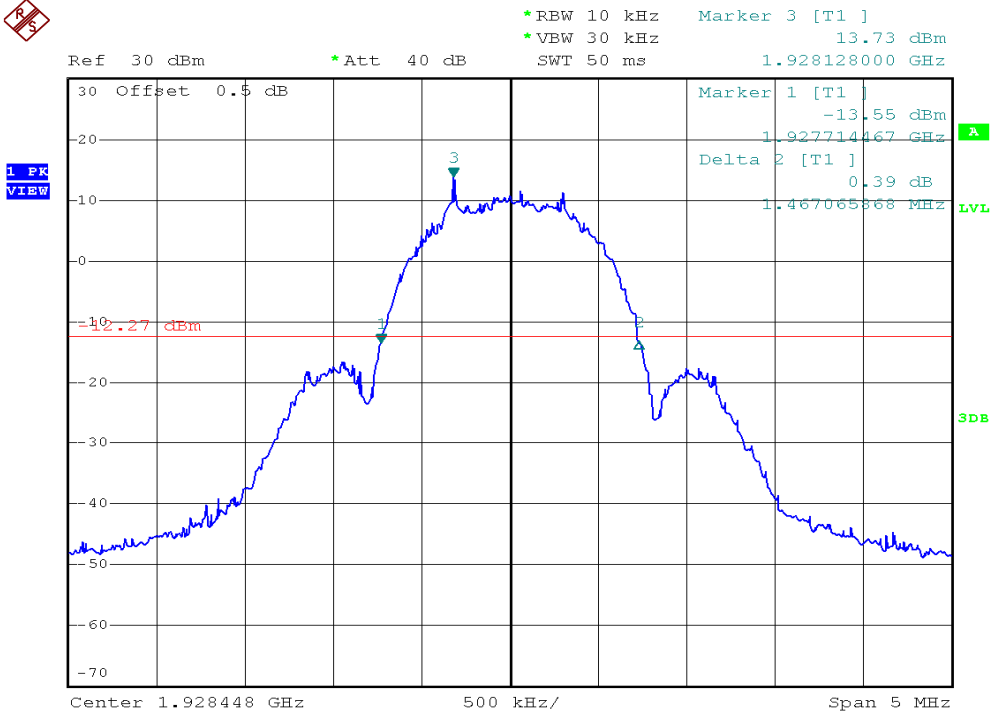

INTERTEK TESTING SERVICES

26dB Emission Bandwidth Plots

Base unit, Lowest channel, Traffic carrier

Base unit, Highest channel, Traffic carrier

INTERTEK TESTING SERVICES

26dB Emission Bandwidth Plots

Base unit, Lowest channel, Dummy carrier

Base unit, Highest channel, Dummy carrier

INTERTEK TESTING SERVICES

26dB Emission Bandwidth Plots

Handset unit, Lowest channel, Traffic carrier

Handset unit, Highest channel, Traffic carrier