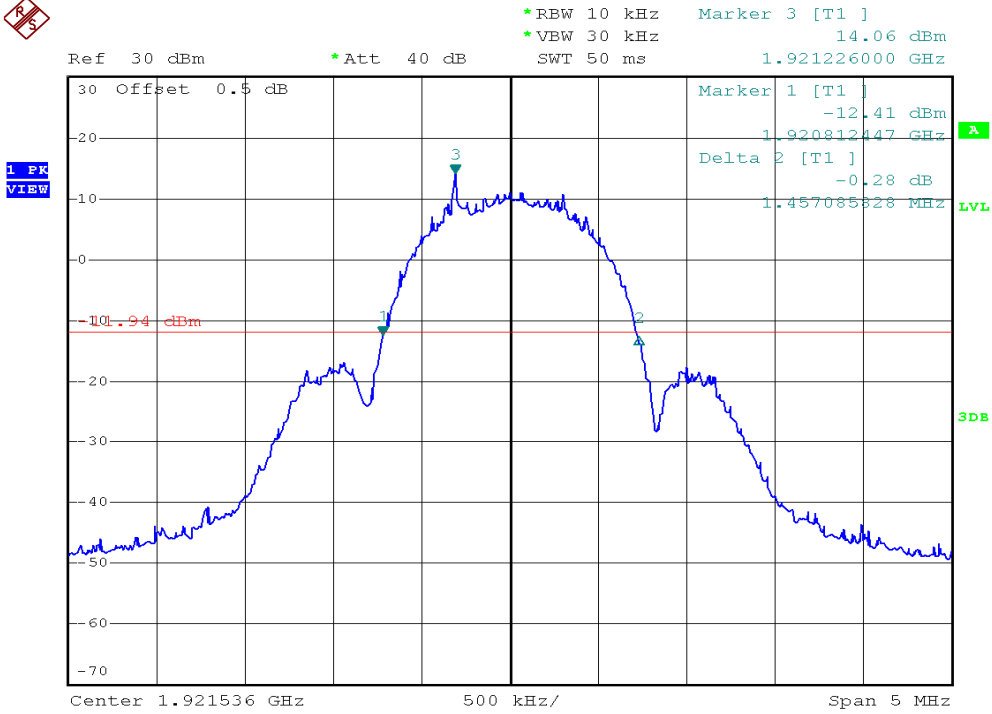

INTERTEK TESTING SERVICES

26dB Emission Bandwidth Plots

Base unit, Lowest channel, Traffic carrier

Base unit, Highest channel, Traffic carrier

INTERTEK TESTING SERVICES

26dB Emission Bandwidth Plots

Base unit, Lowest channel, Dummy carrier

Base unit, Highest channel, Dummy carrier

INTERTEK TESTING SERVICES

26dB Emission Bandwidth Plots

Handset unit, Lowest channel, Traffic carrier

Handset unit, Highest channel, Traffic carrier