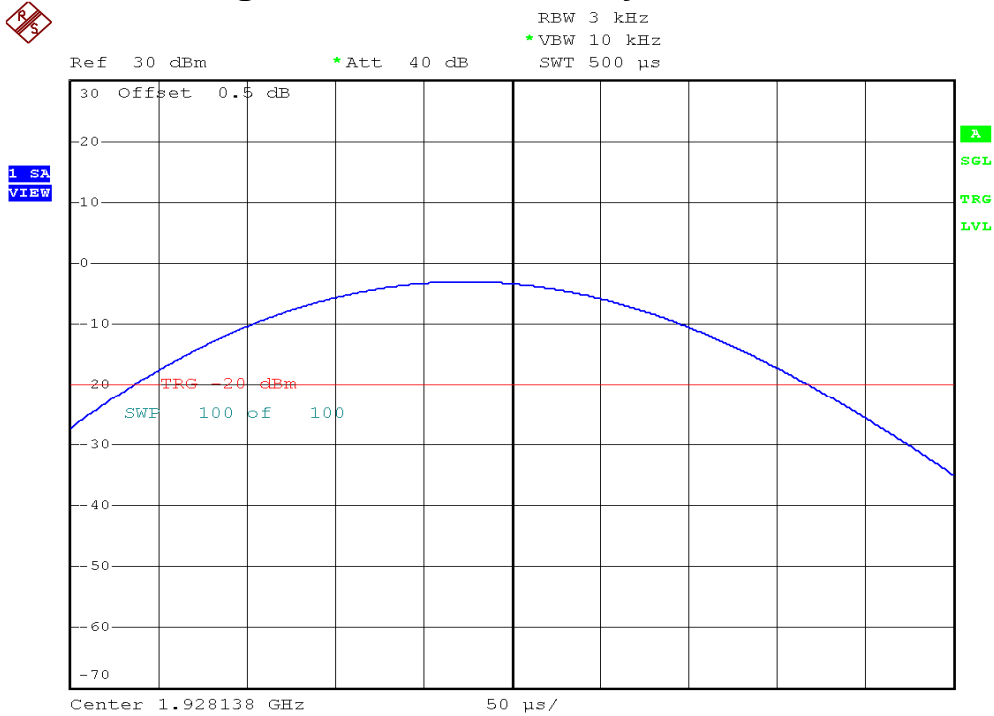

INTERTEK TESTING SERVICES

Power Spectral Density Plots

Base unit, Lowest channel, Traffic carrier

Base unit, Highest channel, Traffic carrier

INTERTEK TESTING SERVICES

Power Spectral Density Plots

Base unit, Lowest channel, Dummy carrier

Base unit, Highest channel, Dummy carrier

INTERTEK TESTING SERVICES

Power Spectral Density Plots

Handset unit, Lowest channel, Traffic carrier

Handset unit, Highest channel, Traffic carrier