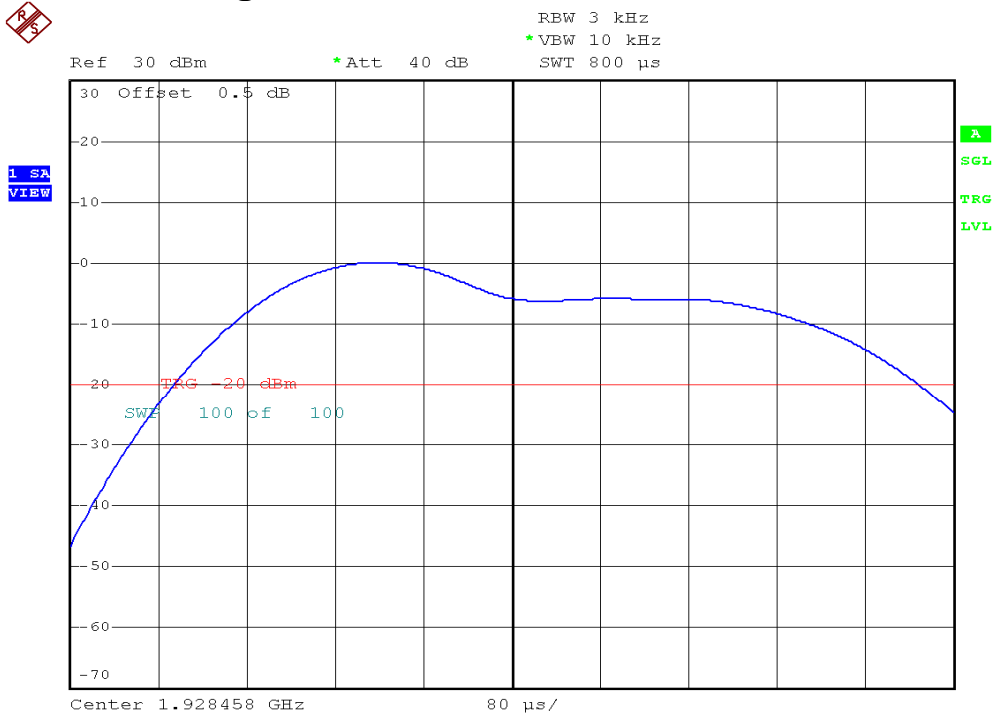

INTERTEK TESTING SERVICES

Power Spectral Density Plots

Base unit, Lowest channel, Traffic carrier

Base unit, Highest channel, Traffic carrier

INTERTEK TESTING SERVICES

Power Spectral Density Plots

Base unit, Lowest channel, Dummy carrier

Base unit, Highest channel, Dummy carrier

INTERTEK TESTING SERVICES

Power Spectral Density Plots

Handset unit, Lowest channel, Traffic carrier

Handset unit, Highest channel, Traffic carrier