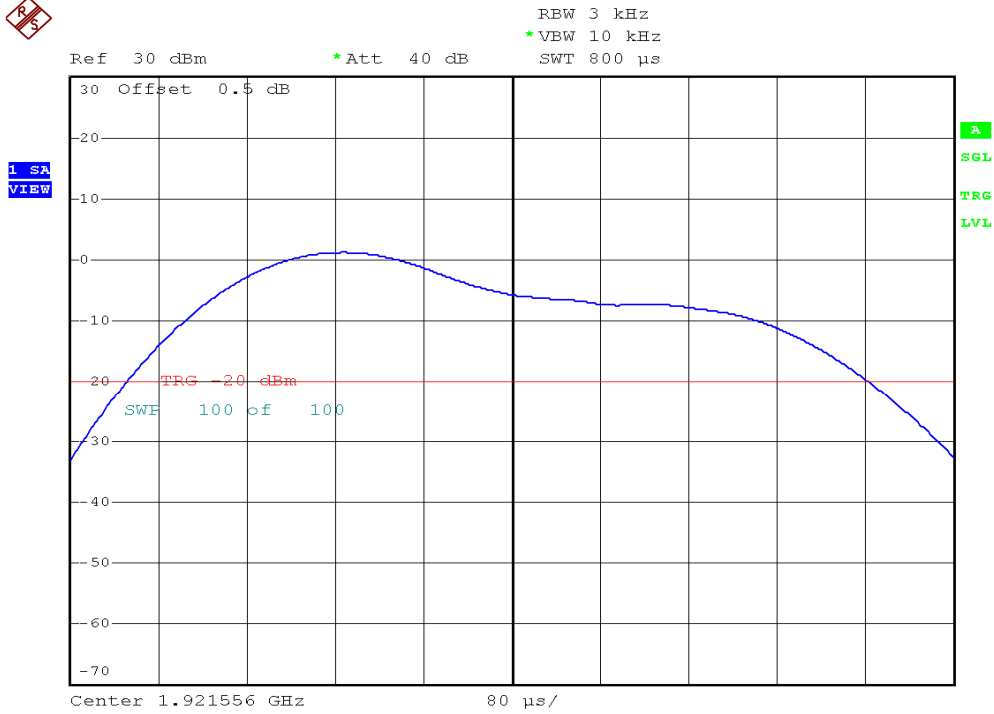

INTERTEK TESTING SERVICES

Power Spectral Density Plots

Base unit, Lowest channel, Traffic carrier

Base unit, Highest channel, Traffic carrier

INTERTEK TESTING SERVICES

Power Spectral Density Plots

Base unit, Lowest channel, Dummy carrier

Base unit, Highest channel, Dummy carrier

INTERTEK TESTING SERVICES

Power Spectral Density Plots

Handset unit, Lowest channel, Traffic carrier

Handset unit, Highest channel, Traffic carrier