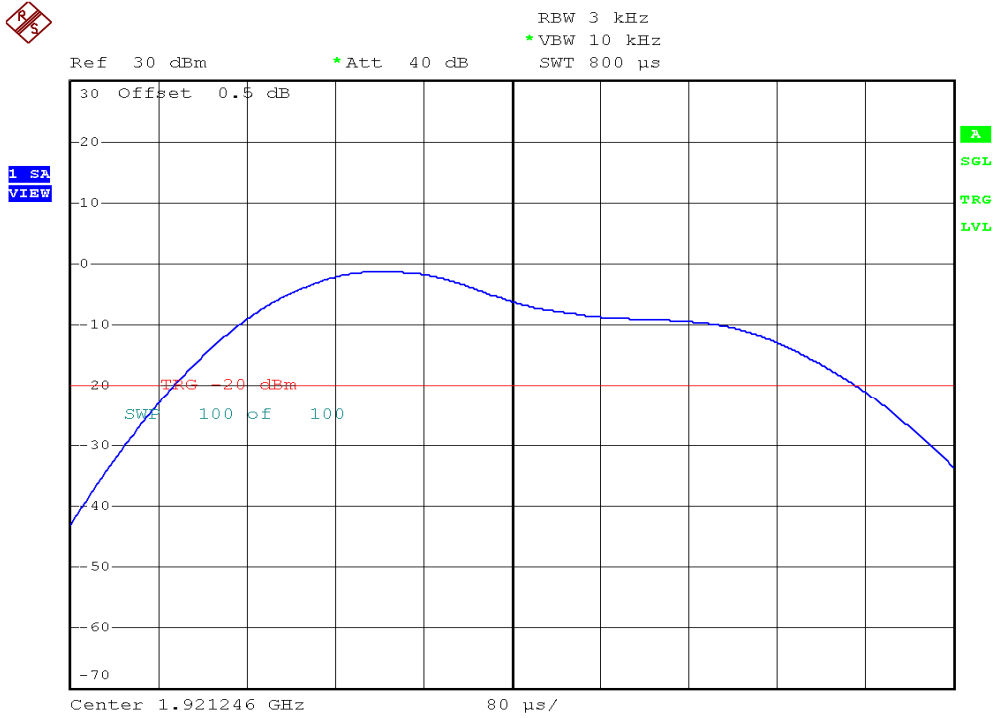

INTERTEK TESTING SERVICES

Power Spectral Density Plots

Base unit, Lowest channel, Traffic carrier

Base unit, Highest channel, Traffic carrier

INTERTEK TESTING SERVICES

Power Spectral Density Plots

Base unit, Lowest channel, Dummy carrier

Base unit, Highest channel, Dummy carrier

INTERTEK TESTING SERVICES

Power Spectral Density Plots

Handset unit, Lowest channel, Traffic carrier

Handset unit, Highest channel, Traffic carrier