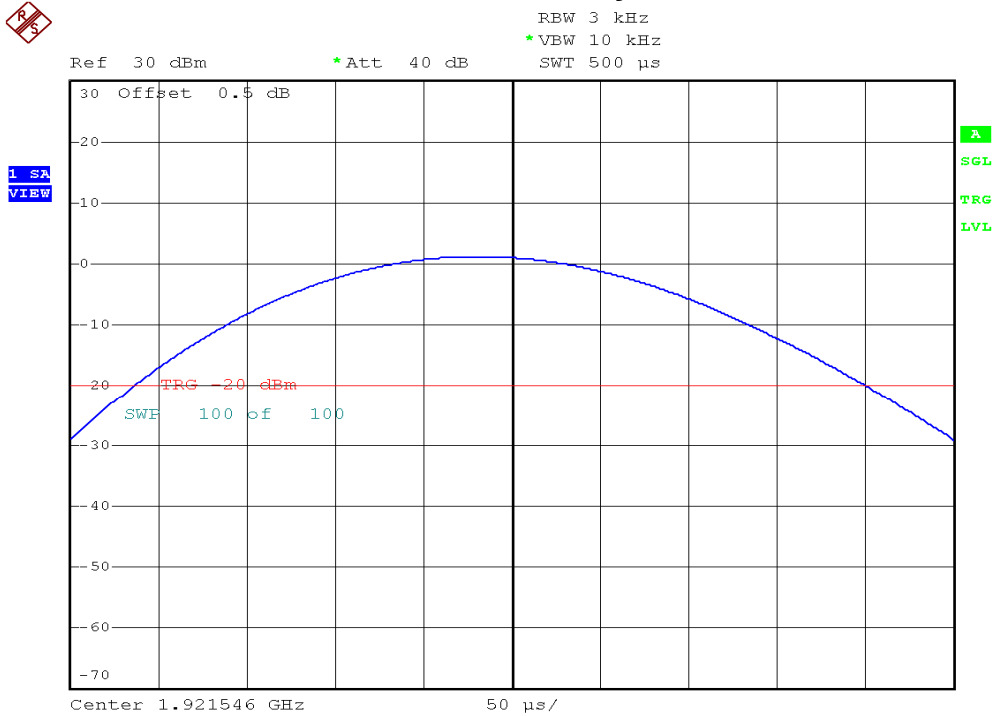

INTERTEK TESTING SERVICES

Power Spectral Density Plots

Base unit, Lowest channel, Traffic carrier

Base unit, Highest channel, Traffic carrier

INTERTEK TESTING SERVICES

Power Spectral Density Plots

Base unit, Lowest channel, Dummy carrier

Base unit, Highest channel, Dummy carrier

INTERTEK TESTING SERVICES

Power Spectral Density Plots

Handset unit, Lowest channel, Traffic carrier

Handset unit, Highest channel, Traffic carrier