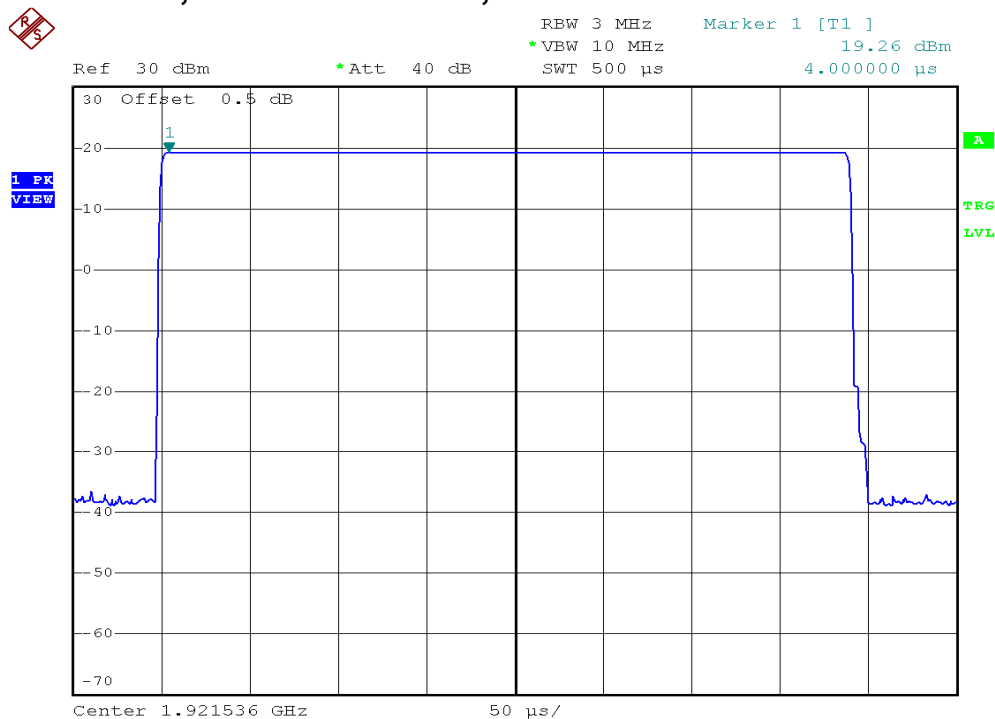

INTERTEK TESTING SERVICES

Peak Transmit Power Plots

Base unit, Lowest channel, Traffic carrier

Base unit, Middle channel, Traffic carrier

INTERTEK TESTING SERVICES

Peak Transmit Power Plots

Base unit, Highest channel, Traffic carrier

Base unit, Lowest channel, Dummy carrier

INTERTEK TESTING SERVICES

Peak Transmit Power Plots

Base unit, Middle channel, Dummy carrier

Base unit, Highest channel, Dummy carrier

INTERTEK TESTING SERVICES

Peak Transmit Power Plots

Handset unit, Lowest channel, Traffic carrier

Handset unit, Middle channel, Traffic carrier

INTERTEK TESTING SERVICES

Peak Transmit Power Plots

Handset unit, Highest channel, Traffic carrier