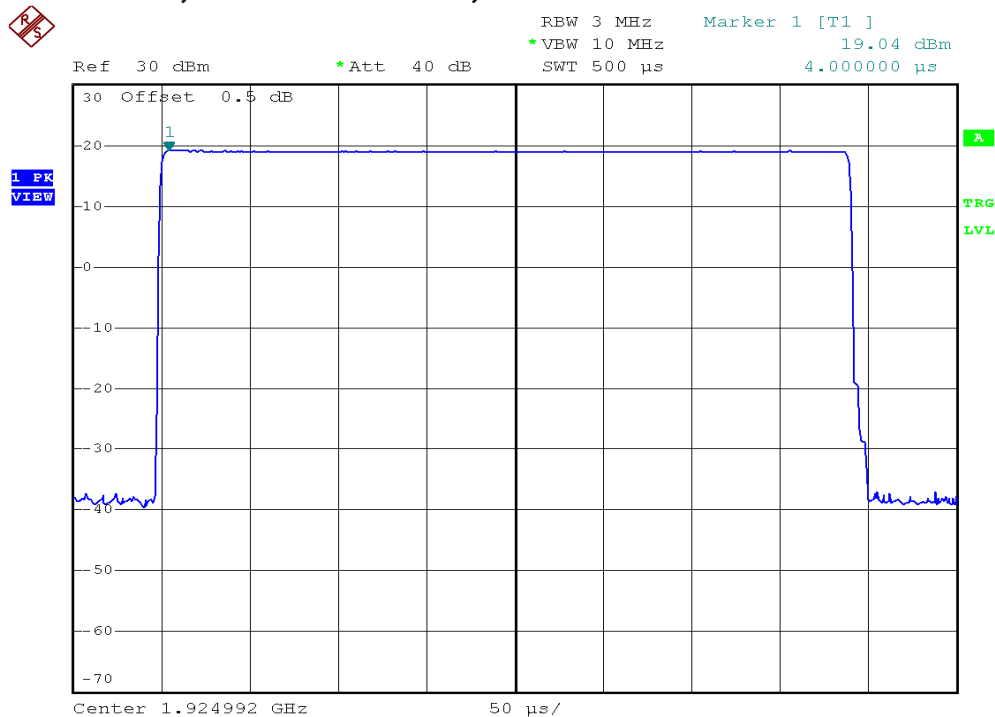

INTERTEK TESTING SERVICES

Peak Transmit Power Plots

Base unit, Lowest channel, Traffic carrier

Base unit, Middle channel, Traffic carrier

INTERTEK TESTING SERVICES

Peak Transmit Power Plots

Base unit, Highest channel, Traffic carrier

Base unit, Lowest channel, Dummy carrier

INTERTEK TESTING SERVICES

Peak Transmit Power Plots

Base unit, Middle channel, Dummy carrier

Base unit, Highest channel, Dummy carrier

INTERTEK TESTING SERVICES

Peak Transmit Power Plots

Handset unit, Lowest channel, Traffic carrier

Handset unit, Middle channel, Traffic carrier

INTERTEK TESTING SERVICES

Peak Transmit Power Plots

Handset unit, Highest channel, Traffic carrier