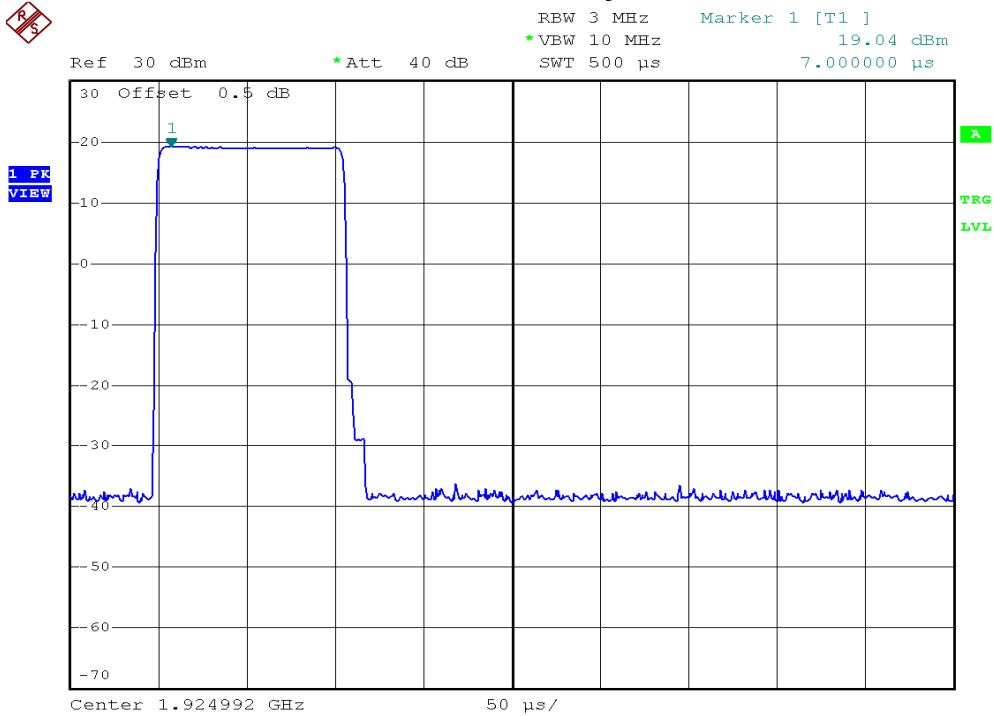

INTERTEK TESTING SERVICES

Peak Transmit Power Plots

Base unit, Lowest channel, Traffic carrier

Base unit, Middle channel, Traffic carrier

INTERTEK TESTING SERVICES

Peak Transmit Power Plots

Base unit, Highest channel, Traffic carrier

Base unit, Lowest channel, Dummy carrier

INTERTEK TESTING SERVICES

Peak Transmit Power Plots

Base unit, Middle channel, Dummy carrier

Base unit, Highest channel, Dummy carrier

INTERTEK TESTING SERVICES

Peak Transmit Power Plots

Handset unit, Lowest channel, Traffic carrier

Handset unit, Middle channel, Traffic carrier

INTERTEK TESTING SERVICES

Peak Transmit Power Plots

Handset unit, Highest channel, Traffic carrier