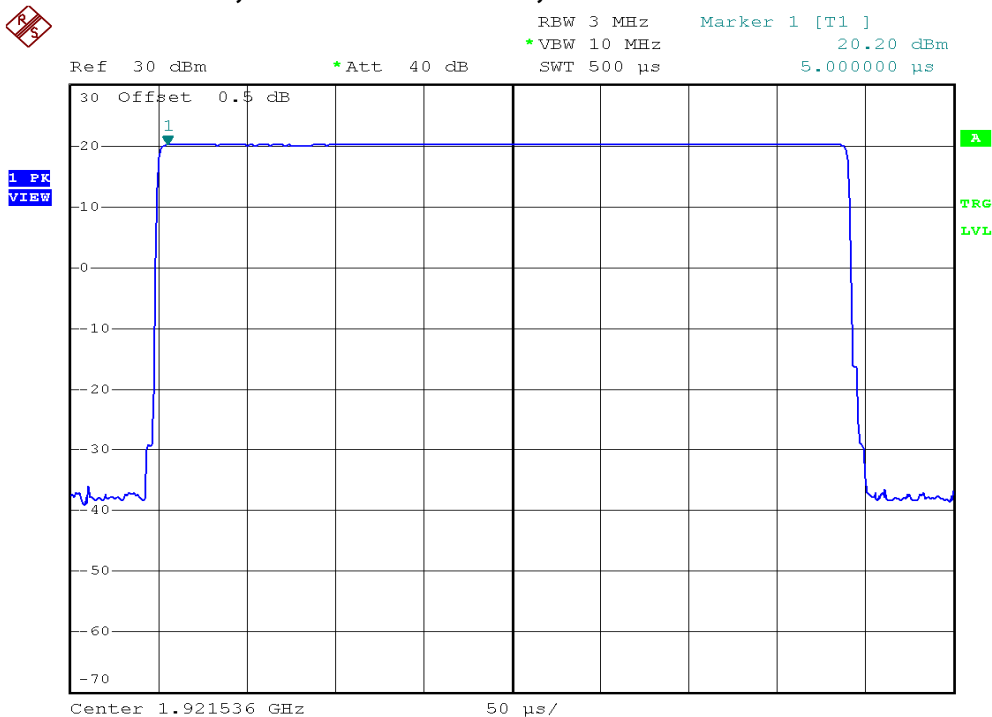

INTERTEK TESTING SERVICES

Peak Transmit Power Plots

Base unit, Lowest channel, Traffic carrier

Base unit, Middle channel, Traffic carrier

INTERTEK TESTING SERVICES

Peak Transmit Power Plots

Base unit, Highest channel, Traffic carrier

Base unit, Lowest channel, Dummy carrier

INTERTEK TESTING SERVICES

Peak Transmit Power Plots

Base unit, Middle channel, Dummy carrier

Base unit, Highest channel, Dummy carrier

INTERTEK TESTING SERVICES

Peak Transmit Power Plots

Handset unit, Lowest channel, Traffic carrier

Handset unit, Middle channel, Traffic carrier

INTERTEK TESTING SERVICES

Peak Transmit Power Plots

Handset unit, Highest channel, Traffic carrier