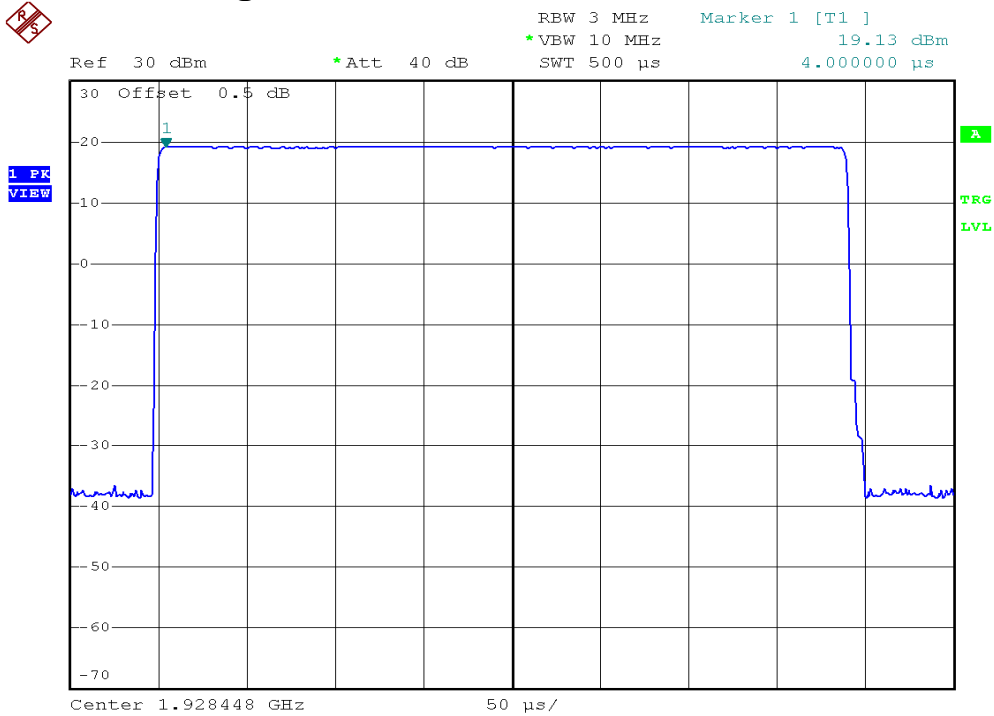

INTERTEK TESTING SERVICES

Peak Transmit Power Plots

Base unit, Lowest channel, Traffic carrier

Base unit, Middle channel, Traffic carrier

INTERTEK TESTING SERVICES

Peak Transmit Power Plots

Base unit, Highest channel, Traffic carrier

Base unit, Lowest channel, Dummy carrier

INTERTEK TESTING SERVICES

Peak Transmit Power Plots

Base unit, Middle channel, Dummy carrier

Base unit, Highest channel, Dummy carrier

INTERTEK TESTING SERVICES

Peak Transmit Power Plots

Handset unit, Lowest channel, Traffic carrier

Handset unit, Middle channel, Traffic carrier

INTERTEK TESTING SERVICES

Peak Transmit Power Plots

Handset unit, Highest channel, Traffic carrier