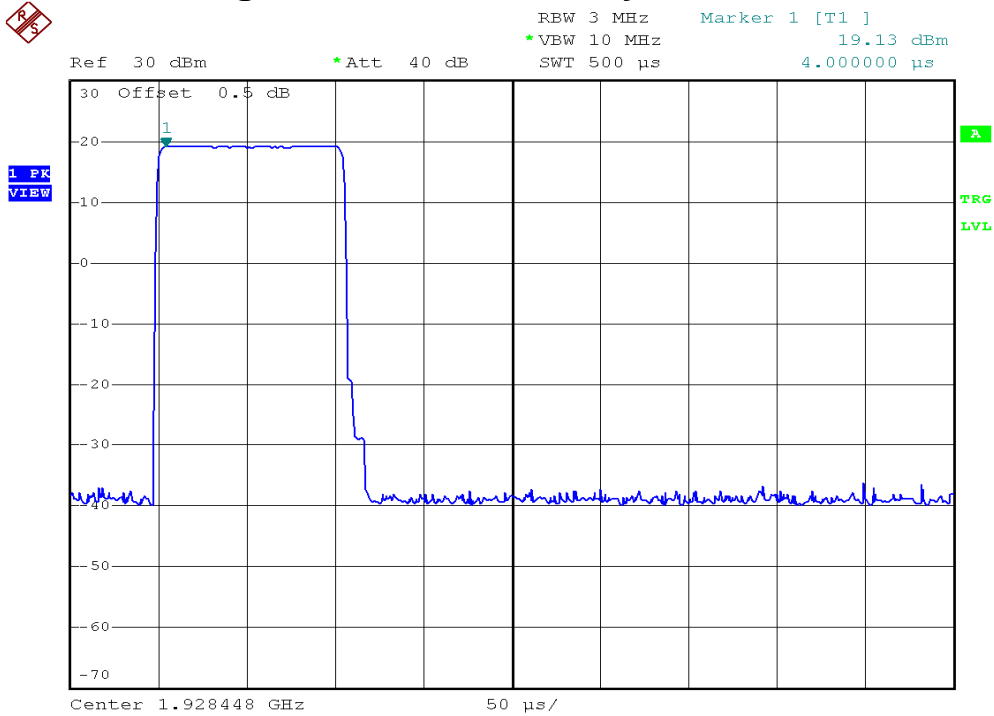

Base unit, Lowest channel, Dummy carrier

INTERTEK TESTING SERVICES

Peak Transmit Power Plots

Base unit, Middle channel, Dummy carrier

Base unit, Highest channel, Dummy carrier

INTERTEK TESTING SERVICES

Peak Transmit Power Plots

Handset unit, Lowest channel, Traffic carrier

Handset unit, Middle channel, Traffic carrier

INTERTEK TESTING SERVICES

Peak Transmit Power Plots

Handset unit, Highest channel, Traffic carrier