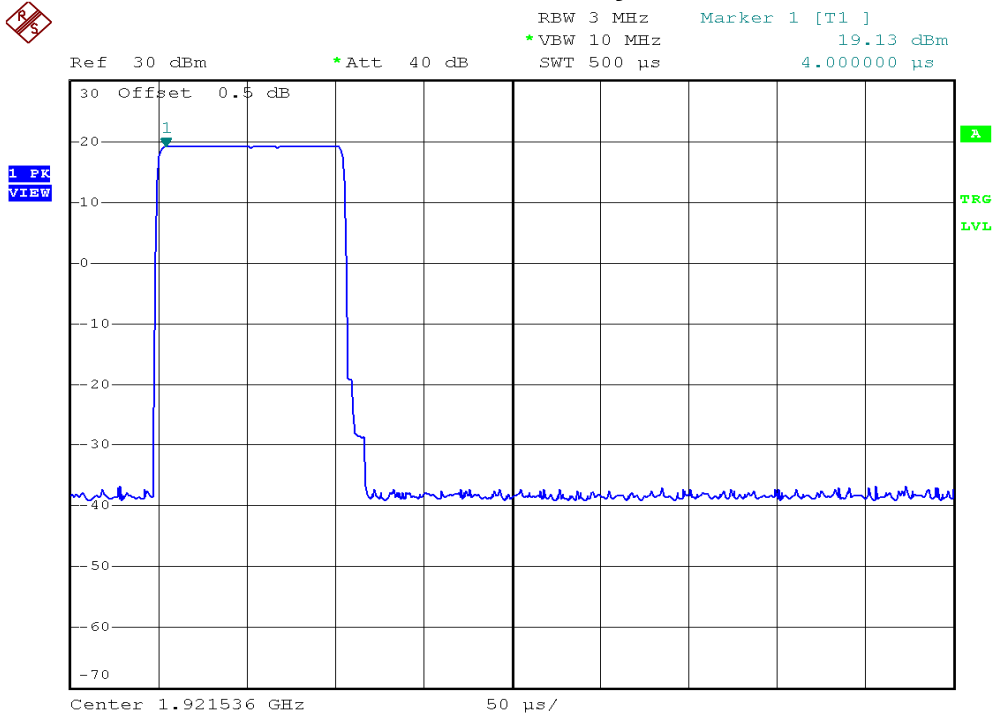

INTERTEK TESTING SERVICES

Peak Transmit Power Plots

Base unit, Lowest channel, Traffic carrier

Base unit, Middle channel, Traffic carrier

INTERTEK TESTING SERVICES

Peak Transmit Power Plots

Base unit, Highest channel, Traffic carrier

Base unit, Lowest channel, Dummy carrier

INTERTEK TESTING SERVICES

Peak Transmit Power Plots

Base unit, Middle channel, Dummy carrier

Base unit, Highest channel, Dummy carrier

INTERTEK TESTING SERVICES

Peak Transmit Power Plots

Handset unit, Lowest channel, Traffic carrier

Handset unit, Middle channel, Traffic carrier

INTERTEK TESTING SERVICES

Peak Transmit Power Plots

Handset unit, Highest channel, Traffic carrier