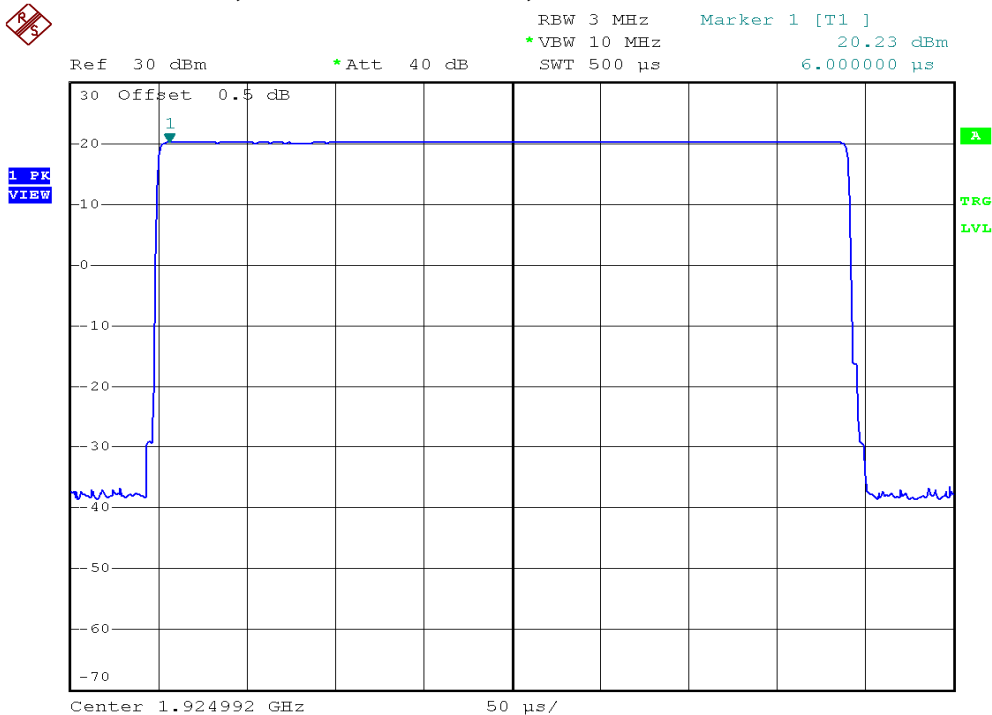

INTERTEK TESTING SERVICES

Peak Transmit Power Plots

Base unit, Lowest channel, Traffic carrier

Base unit, Middle channel, Traffic carrier

INTERTEK TESTING SERVICES

Peak Transmit Power Plots

Base unit, Highest channel, Traffic carrier

Base unit, Lowest channel, Dummy carrier

INTERTEK TESTING SERVICES

Peak Transmit Power Plots

Base unit, Middle channel, Dummy carrier

Base unit, Highest channel, Dummy carrier

INTERTEK TESTING SERVICES

Peak Transmit Power Plots

Handset unit, Lowest channel, Traffic carrier

Handset unit, Middle channel, Traffic carrier

INTERTEK TESTING SERVICES

Peak Transmit Power Plots

Handset unit, Highest channel, Traffic carrier