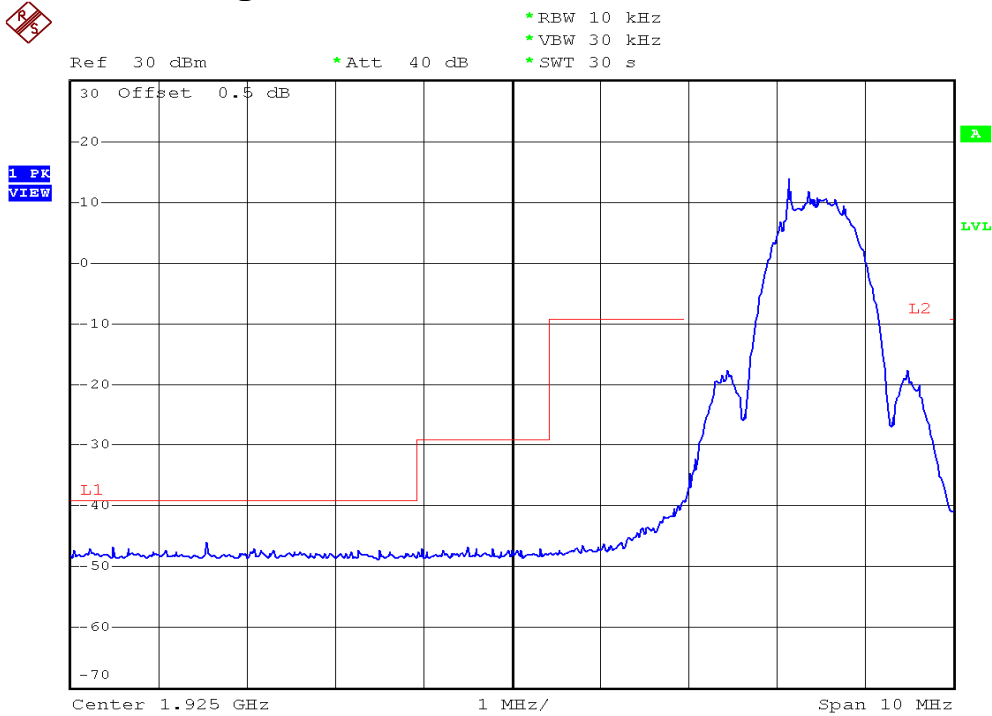

INTERTEK TESTING SERVICES

Unwanted Emission Inside The Sub-Band Plots

Base unit, Lowest channel, Traffic carrier

Base unit, Highest channel, Traffic carrier

INTERTEK TESTING SERVICES

Unwanted Emission Inside The Sub-Band Plots

Base unit, Lowest channel, Dummy carrier

Base unit, Highest channel, Dummy carrier

INTERTEK TESTING SERVICES

Unwanted Emission Inside The Sub-Band Plots

Handset unit, Lowest channel, Traffic carrier

Handset unit, Highest channel, Traffic carrier