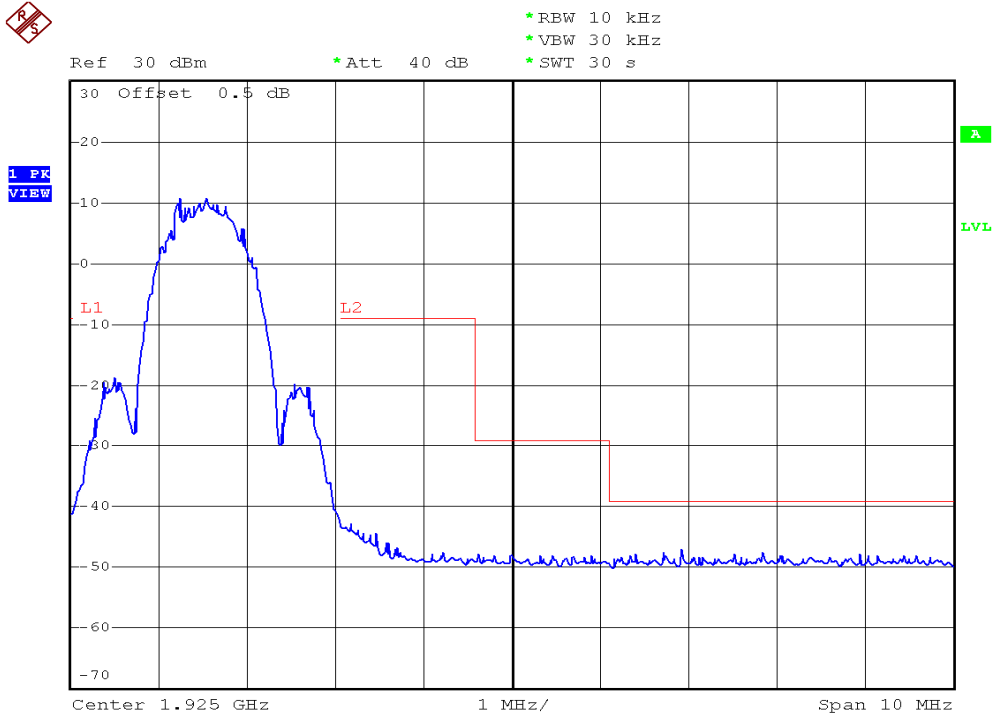

INTERTEK TESTING SERVICES

Unwanted Emission Inside The Sub-Band Plots

Base unit, Lowest channel, Traffic carrier

Base unit, Highest channel, Traffic carrier

INTERTEK TESTING SERVICES

Unwanted Emission Inside The Sub-Band Plots

Base unit, Lowest channel, Dummy carrier

Base unit, Highest channel, Dummy carrier

INTERTEK TESTING SERVICES

Unwanted Emission Inside The Sub-Band Plots

Handset unit, Lowest channel, Traffic carrier

Handset unit, Highest channel, Traffic carrier