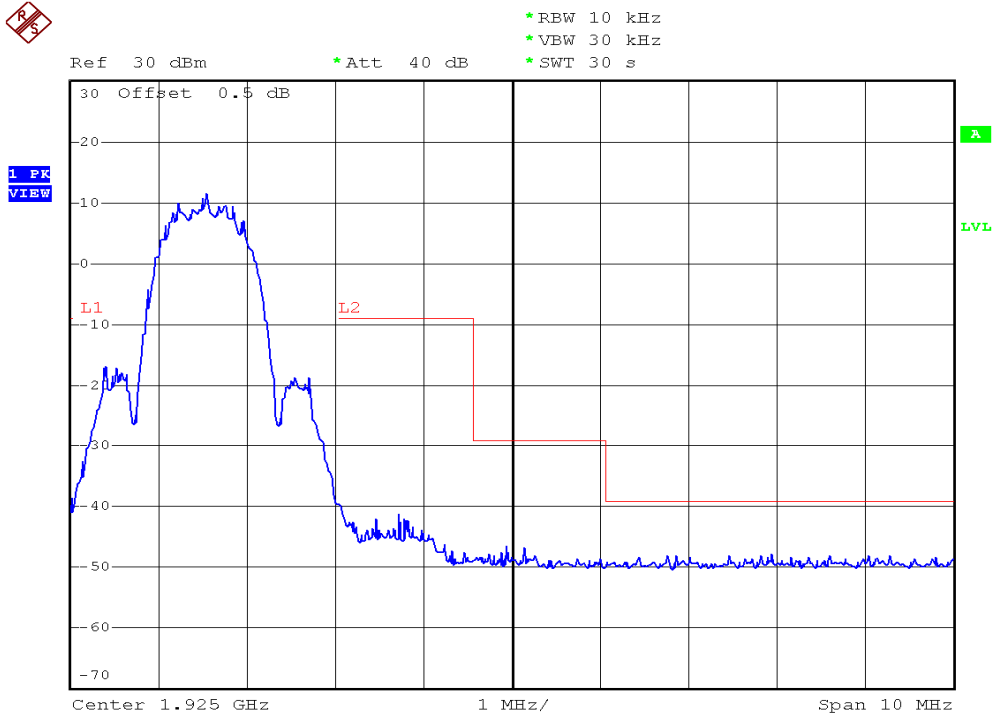

INTERTEK TESTING SERVICES

Unwanted Emission Inside The Sub-Band Plots

Base unit, Lowest channel, Traffic carrier

Base unit, Highest channel, Traffic carrier

INTERTEK TESTING SERVICES

Unwanted Emission Inside The Sub-Band Plots

Base unit, Lowest channel, Dummy carrier

Base unit, Highest channel, Dummy carrier

INTERTEK TESTING SERVICES

Unwanted Emission Inside The Sub-Band Plots

Handset unit, Lowest channel, Traffic carrier

Handset unit, Highest channel, Traffic carrier