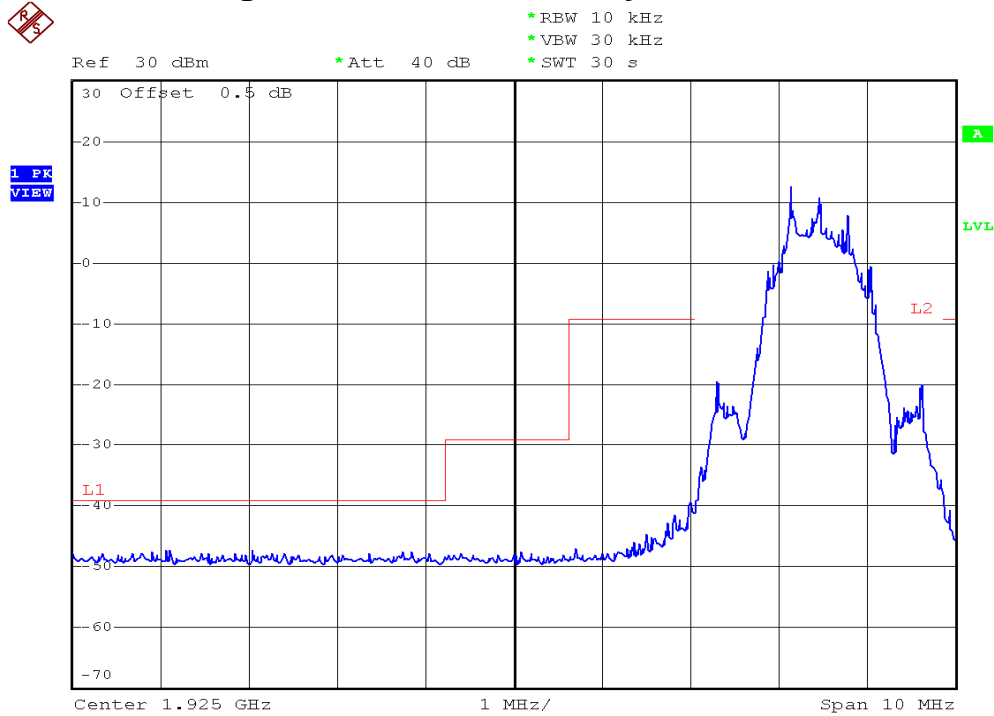

INTERTEK TESTING SERVICES

Unwanted Emission Inside The Sub-Band Plots

Base unit, Lowest channel, Traffic carrier

Base unit, Highest channel, Traffic carrier

INTERTEK TESTING SERVICES

Unwanted Emission Inside The Sub-Band Plots

Base unit, Lowest channel, Dummy carrier

Base unit, Highest channel, Dummy carrier

INTERTEK TESTING SERVICES

Unwanted Emission Inside The Sub-Band Plots

Handset unit, Lowest channel, Traffic carrier

Handset unit, Highest channel, Traffic carrier