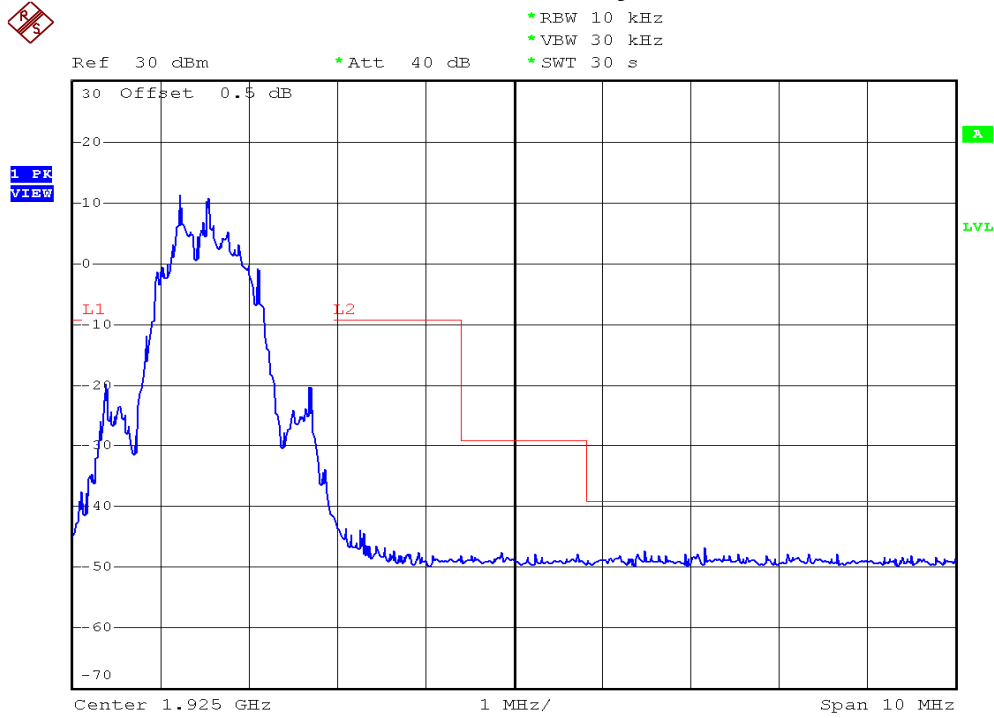

INTERTEK TESTING SERVICES

Unwanted Emission Inside The Sub-Band Plots

Base unit, Lowest channel, Traffic carrier

Base unit, Highest channel, Traffic carrier

INTERTEK TESTING SERVICES

Unwanted Emission Inside The Sub-Band Plots

Base unit, Lowest channel, Dummy carrier

Base unit, Highest channel, Dummy carrier

INTERTEK TESTING SERVICES

Unwanted Emission Inside The Sub-Band Plots

Handset unit, Lowest channel, Traffic carrier

Handset unit, Highest channel, Traffic carrier