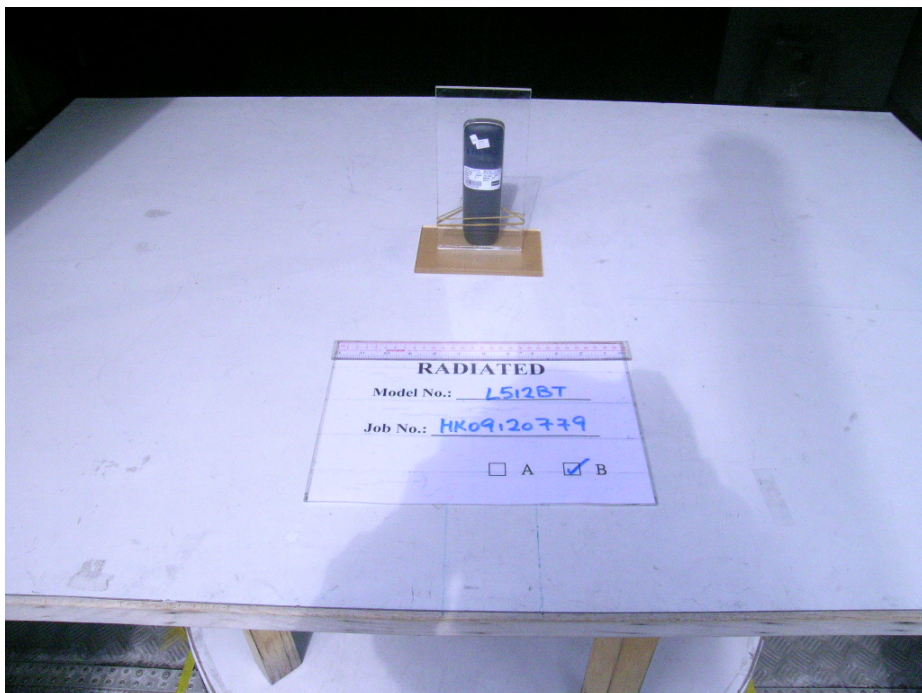

INTERTEK TESTING SERVICES

The Worst Case Configuration Photographs – Mode: Transmission

Radiated Emission – Base Unit

Front View

Rear View

INTERTEK TESTING SERVICES

The Worst Case Configuration Photographs – Mode: Transmission

Radiated Emission – Handset

Front View

Rear View

INTERTEK TESTING SERVICES

The Worst Case Configuration Photographs – Mode: Receiving

Radiated Emission – Base Unit

Front View

Rear View

INTERTEK TESTING SERVICES

The Worst Case Configuration Photographs – Mode: Receiving

Radiated Emission – Handset

Front View

Rear View

INTERTEK TESTING SERVICES

The Worst Case Configuration Photographs – Mode: Talk

Conducted Emission

Front View

Right Side View

INTERTEK TESTING SERVICES

The Worst Case Configuration Photographs – Mode: Talk

Conducted Emission

Left Side View

INTERTEK TESTING SERVICES