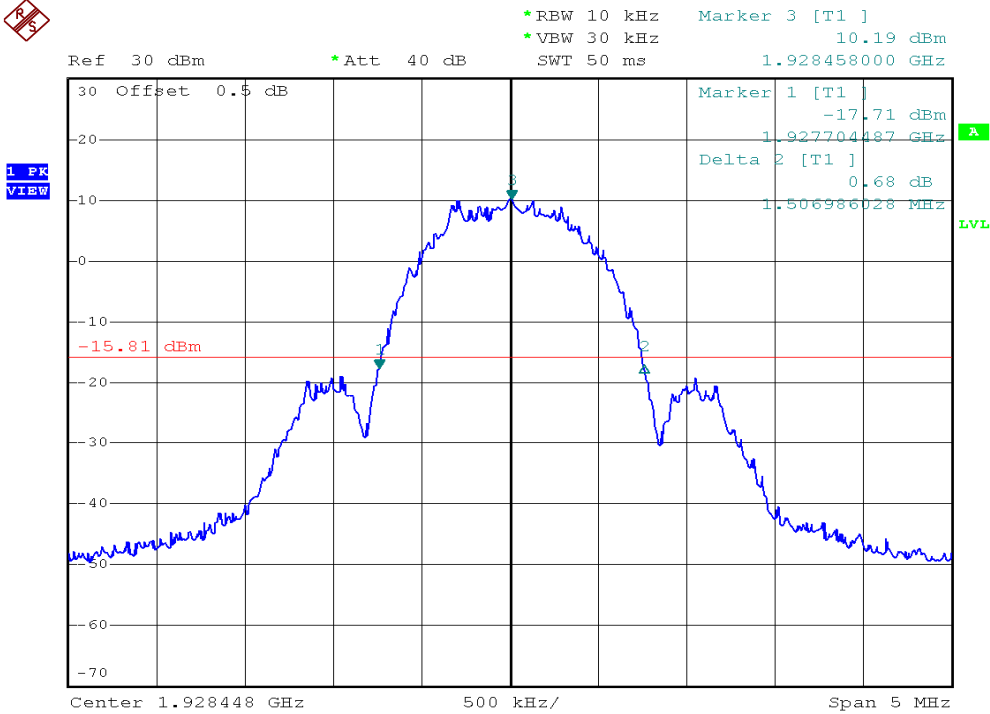

Base unit, Highest channel, Traffic carrier