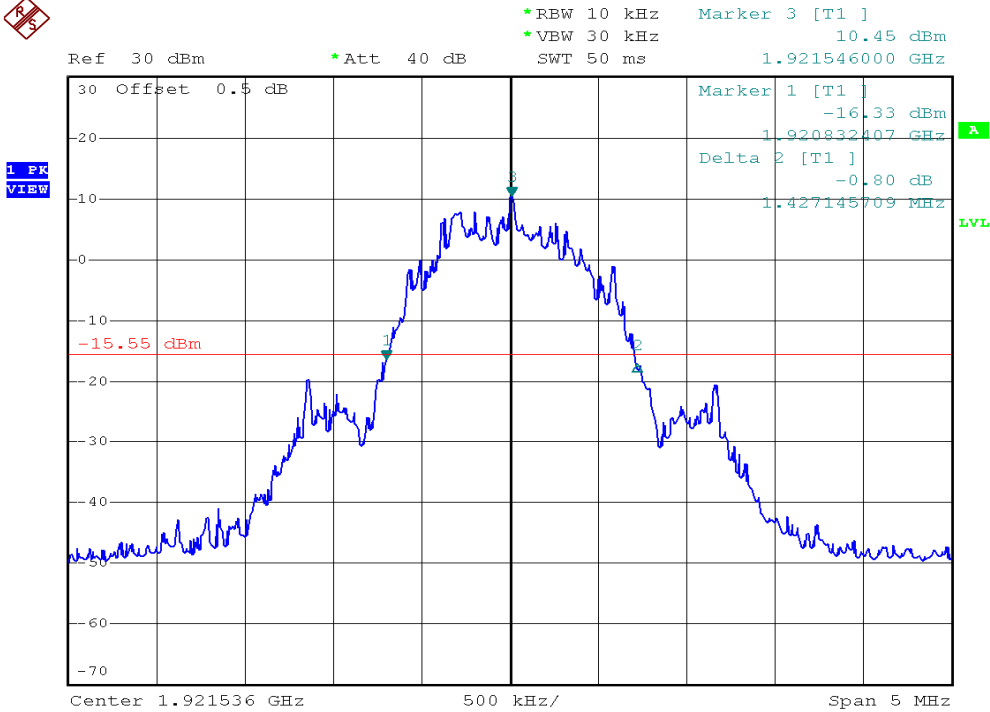

INTERTEK TESTING SERVICES

26dB Emission Bandwidth Plots

Base unit, Lowest channel, Dummy carrier