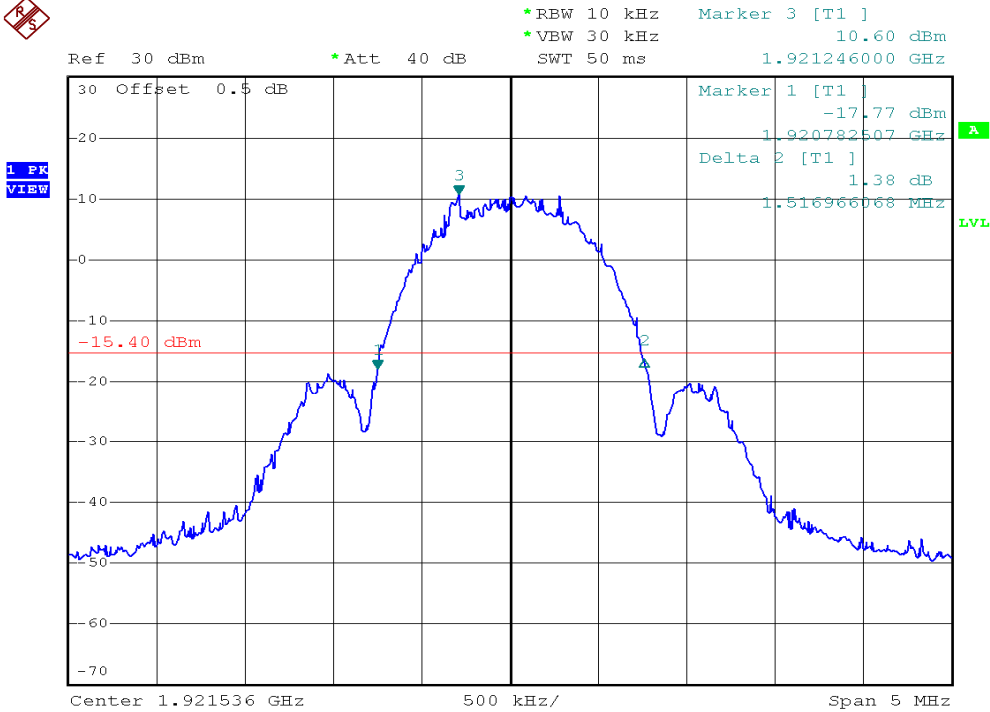

## 26dB Emission Bandwidth Plots

### Base unit, Lowest channel, Traffic carrier