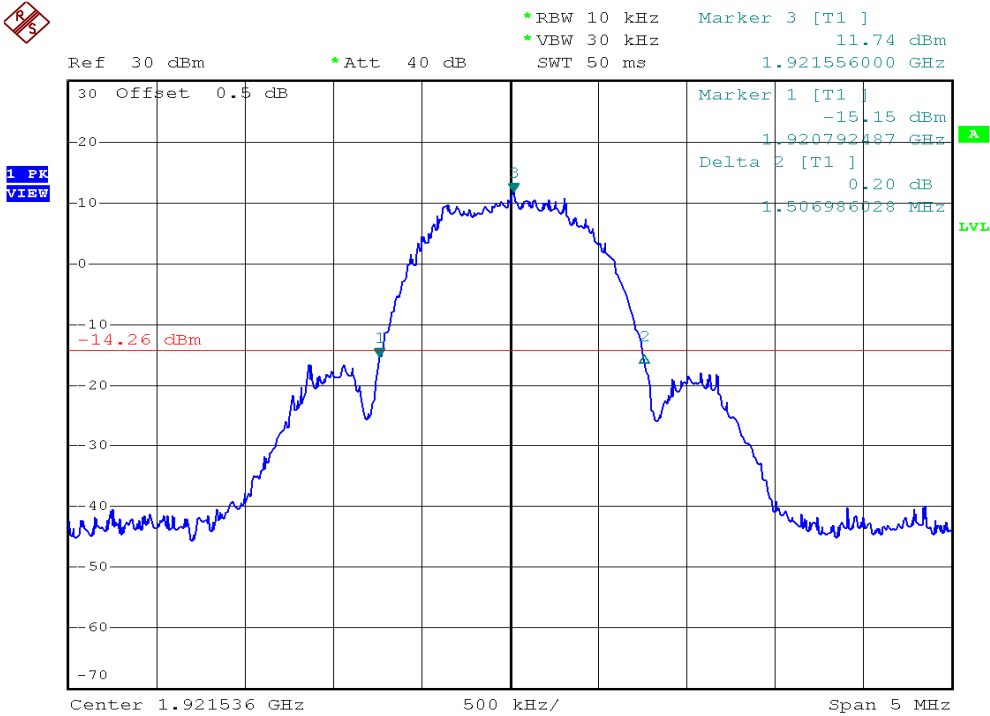

INTERTEK TESTING SERVICES

26dB Emission Bandwidth Plots

Handset unit, Lowest channel, Traffic carrier