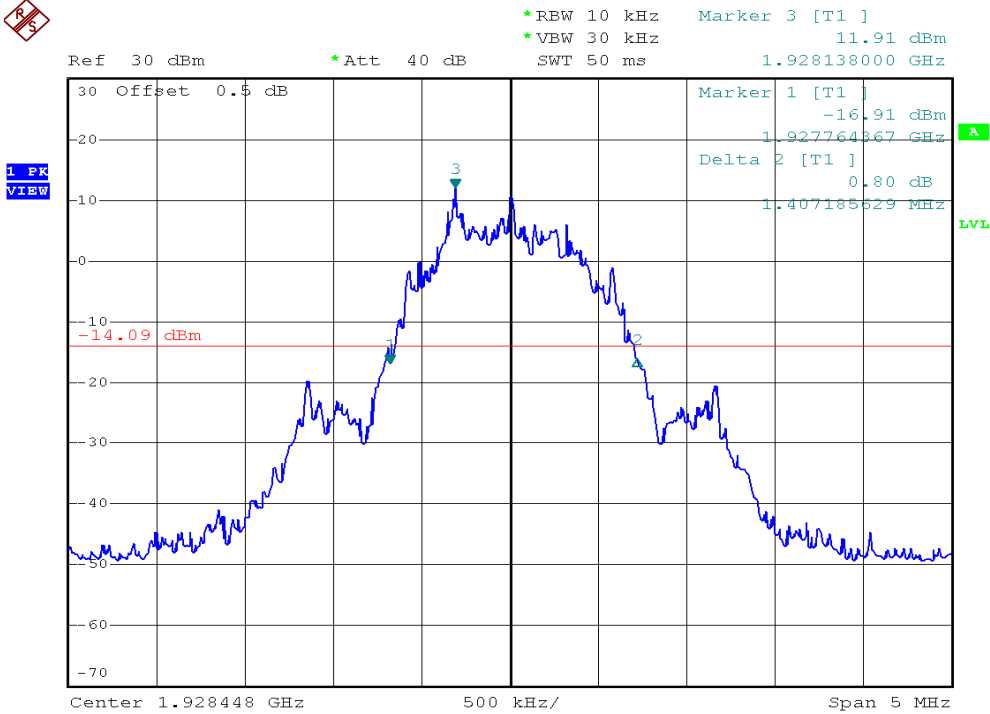

Base unit, Highest channel, Dummy carrier