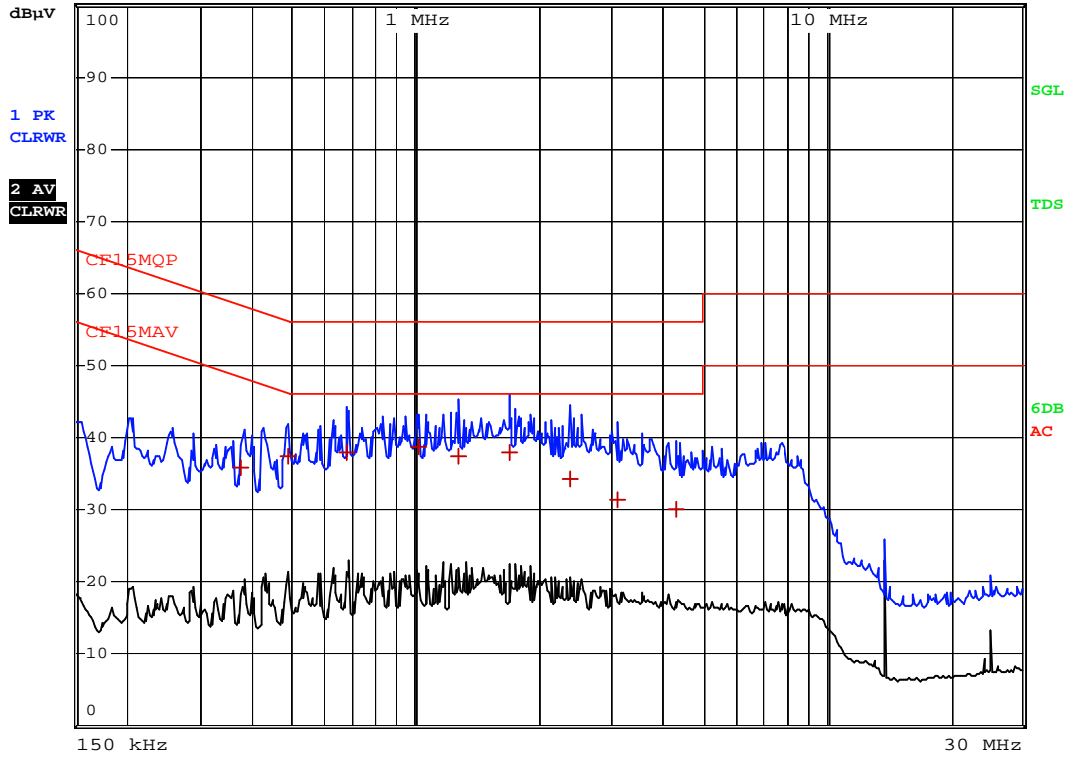

RBW 9 kHz  
MT 1 s

Att 10 dB AUTO PREAMP OFF

Date: 30.JUL.2009 19:18:12

Report no.: HK09071275-2  
Bluetooth Talk Mode  
AC Mains

EDIT PEAK LIST (Final Measurement Results)					
Trace1:		CF15MQP			
Trace2:		CF15MAV			
Trace3:		---			
	TRACE	FREQUENCY	LEVEL dB $\mu$ V		DELTA LIMIT dB
1	Quasi Peak	379.5 kHz	35.71	L1 gnd	-22.57
1	Quasi Peak	487.5 kHz	37.35	N gnd	-18.85
1	Quasi Peak	681 kHz	37.82	N gnd	-18.17
1	Quasi Peak	1.014 MHz	38.74	L1 gnd	-17.25
1	Quasi Peak	1.266 MHz	37.35	L1 gnd	-18.64
1	Quasi Peak	1.6935 MHz	37.80	L1 gnd	-18.19
1	Quasi Peak	2.391 MHz	34.28	L1 gnd	-21.71
1	Quasi Peak	3.102 MHz	31.26	L1 gnd	-24.73
1	Quasi Peak	4.3305 MHz	29.96	L1 gnd	-26.03