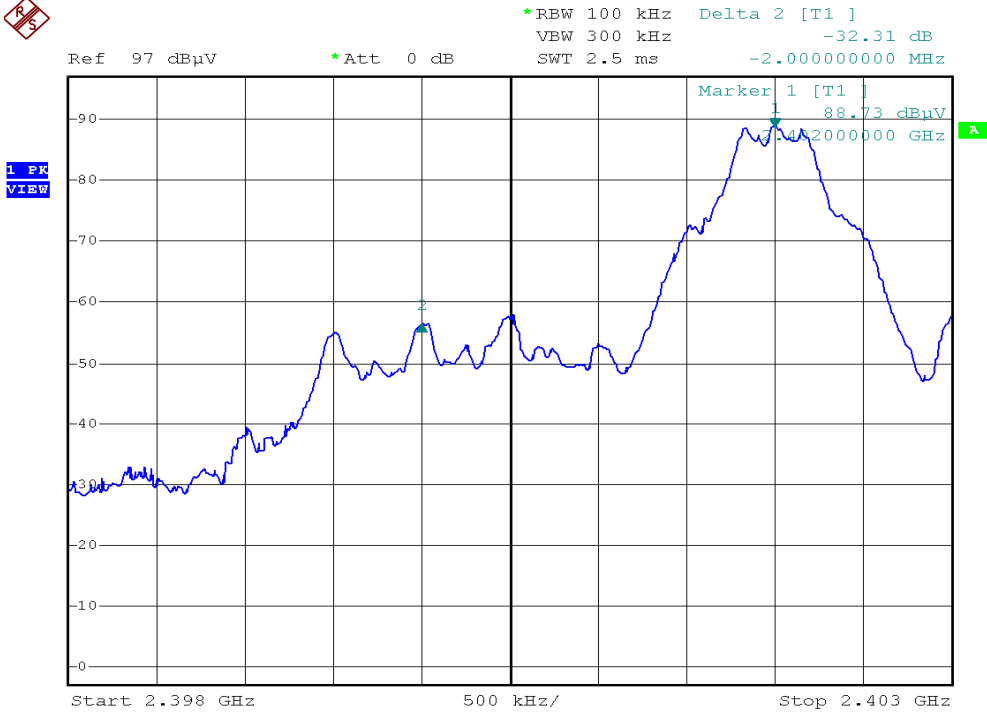

INTERTEK TESTING SERVICES

Radiated Emission on the Bandedge Plots

Base unit, Lowest channel

Base unit, Highest channel