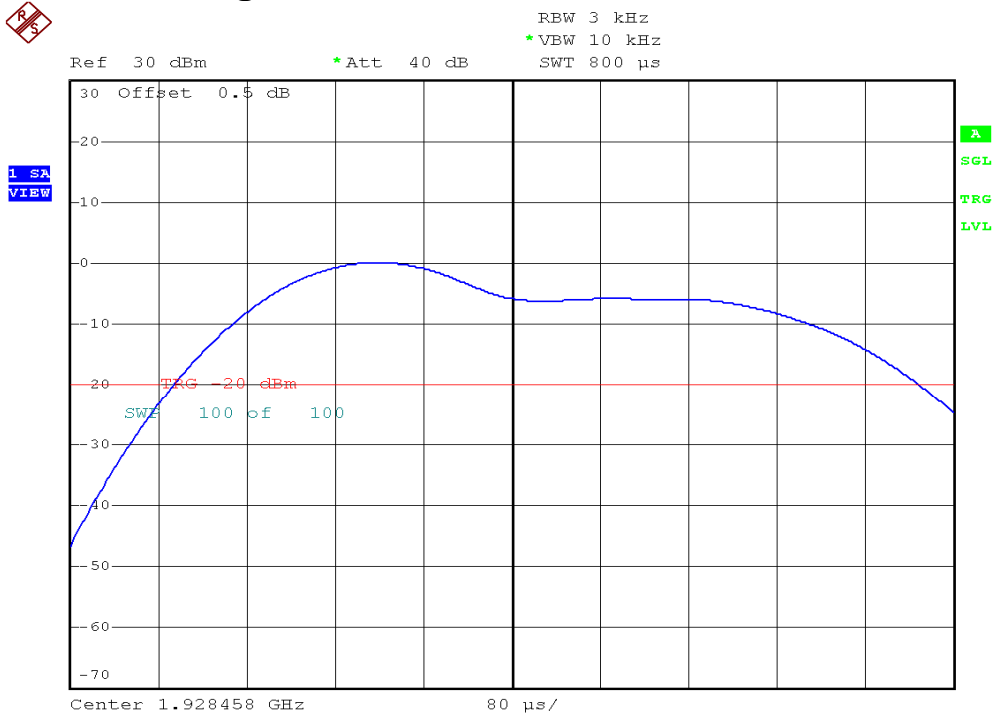

Base unit, Highest channel, Traffic carrier