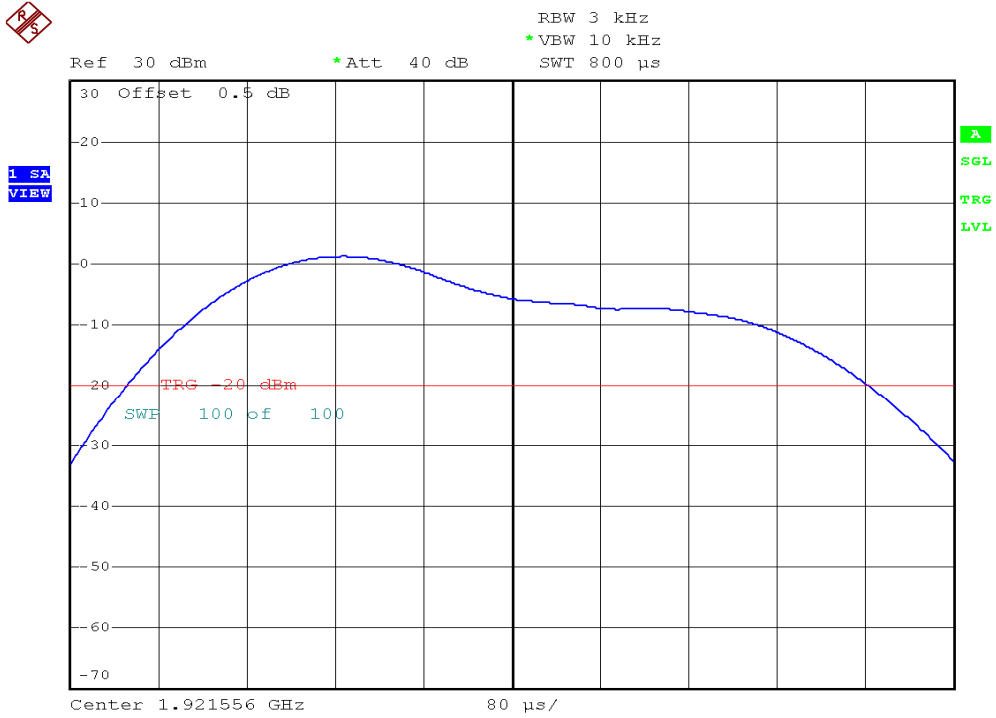

INTERTEK TESTING SERVICES

Power Spectral Density Plots

Handset unit, Lowest channel, Traffic carrier