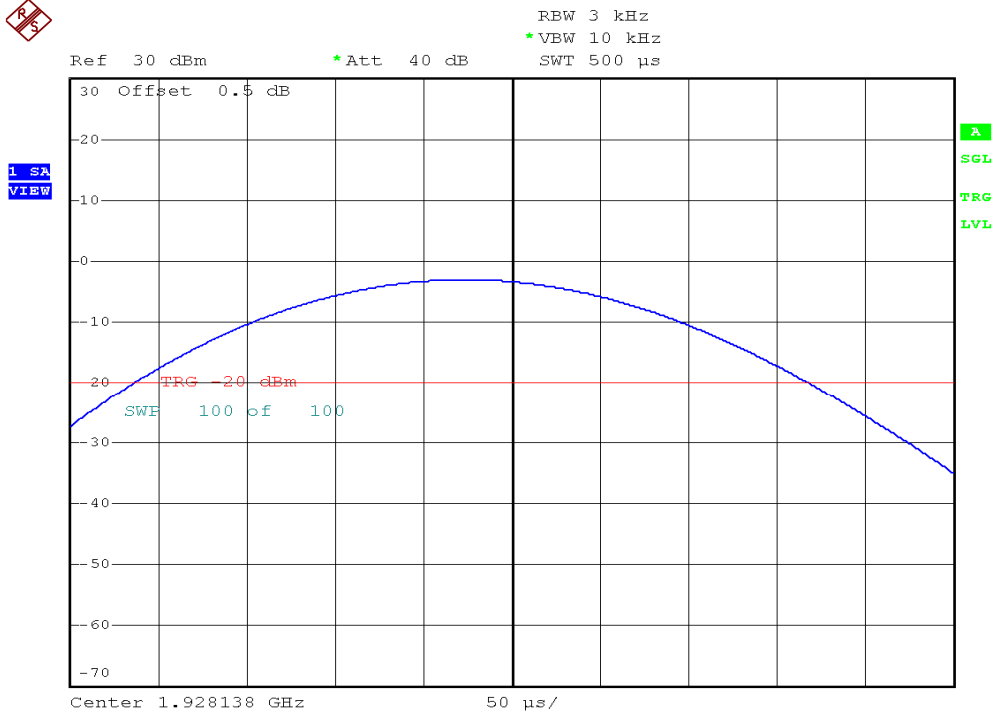

Base unit, Highest channel, Dummy carrier