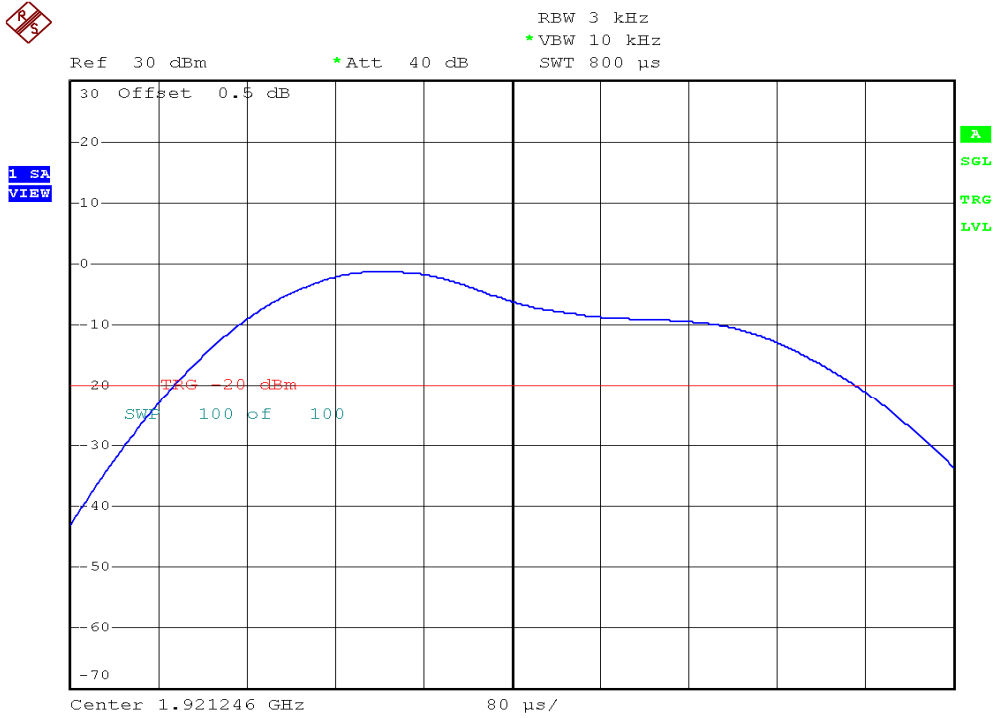

INTERTEK TESTING SERVICES

Power Spectral Density Plots

Base unit, Lowest channel, Traffic carrier