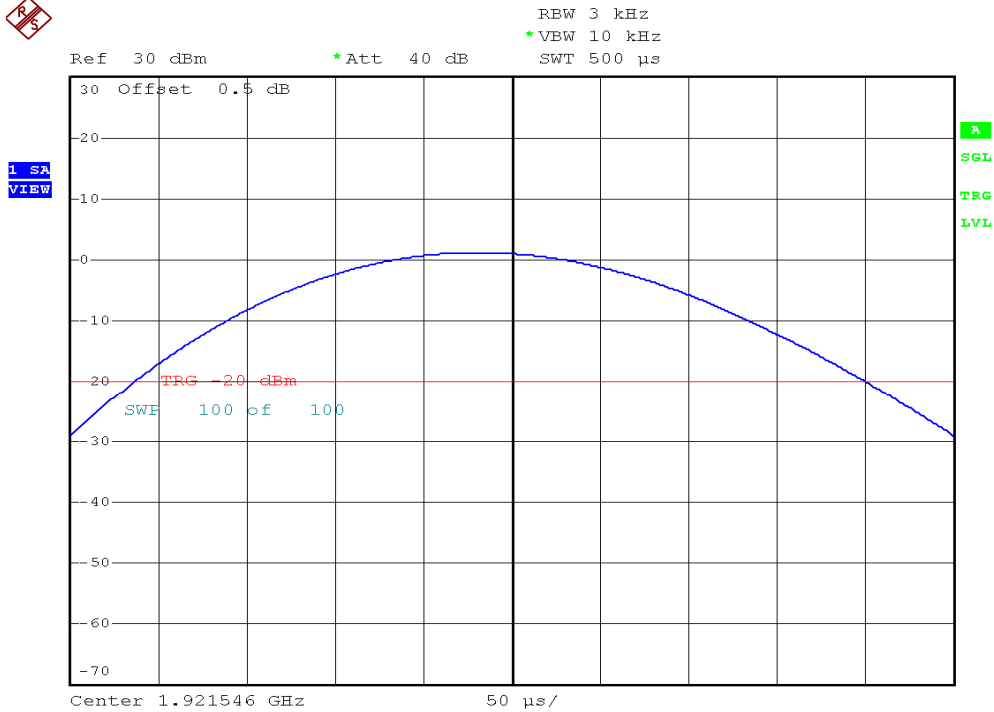

INTERTEK TESTING SERVICES

Power Spectral Density Plots

Base unit, Lowest channel, Dummy carrier