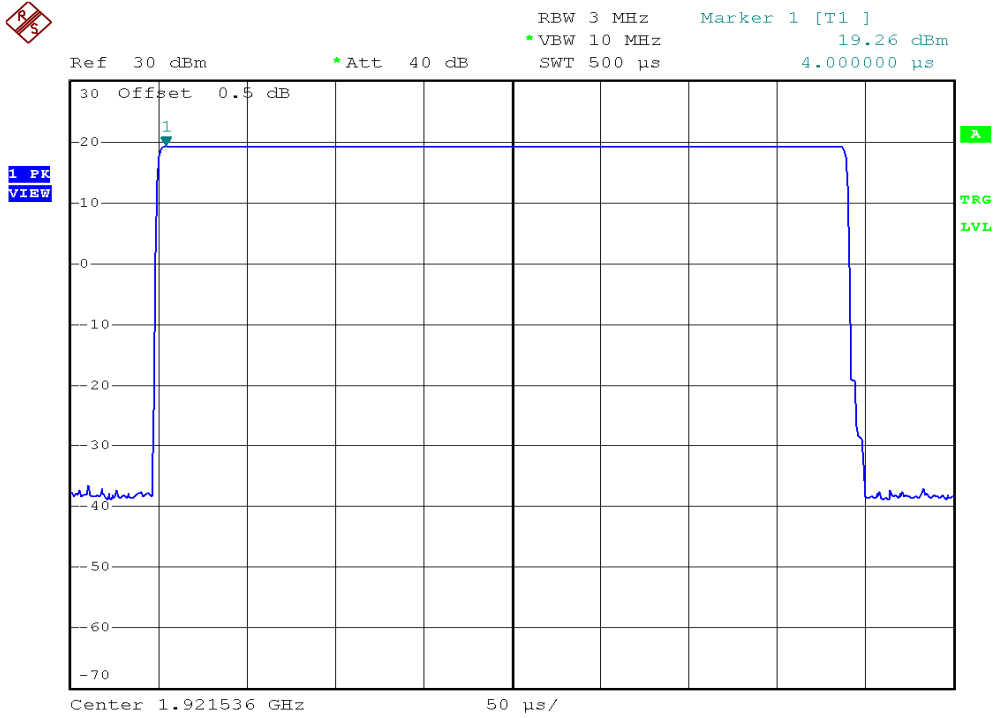

## Peak Transmit Power Plots

### Base unit, Lowest channel, Traffic carrier