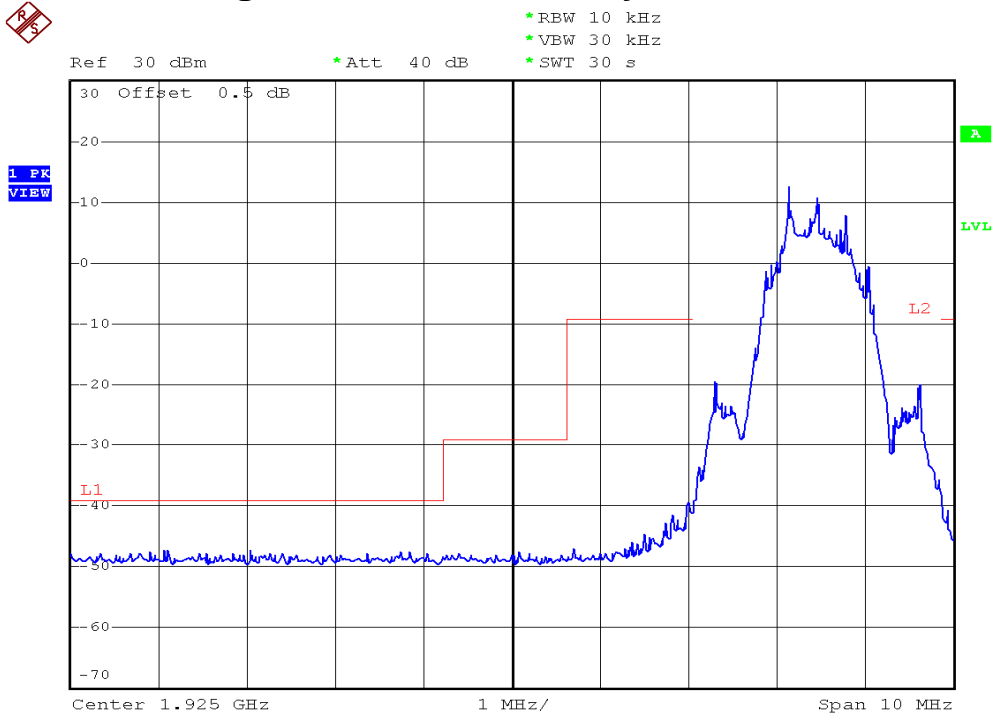

INTERTEK TESTING SERVICES

Unwanted Emission Inside The Sub-Band Plots

Base unit, Lowest channel, Traffic carrier

Base unit, Highest channel, Traffic carrier

INTERTEK TESTING SERVICES

Unwanted Emission Inside The Sub-Band Plots

Base unit, Lowest channel, Dummy carrier

Base unit, Highest channel, Dummy carrier

INTERTEK TESTING SERVICES

Unwanted Emission Inside The Sub-Band Plots

Handset unit, Lowest channel, Traffic carrier

Handset unit, Highest channel, Traffic carrier