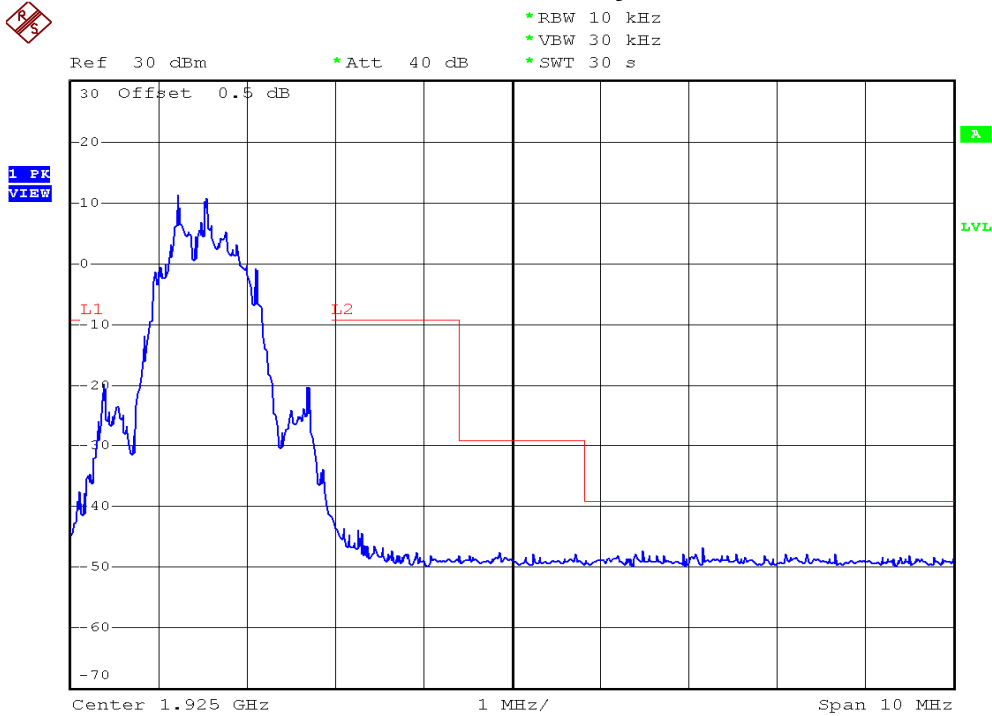

INTERTEK TESTING SERVICES

Unwanted Emission Inside The Sub-Band Plots

Base unit, Lowest channel, Traffic carrier

Base unit, Highest channel, Traffic carrier

INTERTEK TESTING SERVICES

Unwanted Emission Inside The Sub-Band Plots

Base unit, Lowest channel, Dummy carrier

Base unit, Highest channel, Dummy carrier

INTERTEK TESTING SERVICES

Unwanted Emission Inside The Sub-Band Plots

Handset unit, Lowest channel, Traffic carrier

Handset unit, Highest channel, Traffic carrier