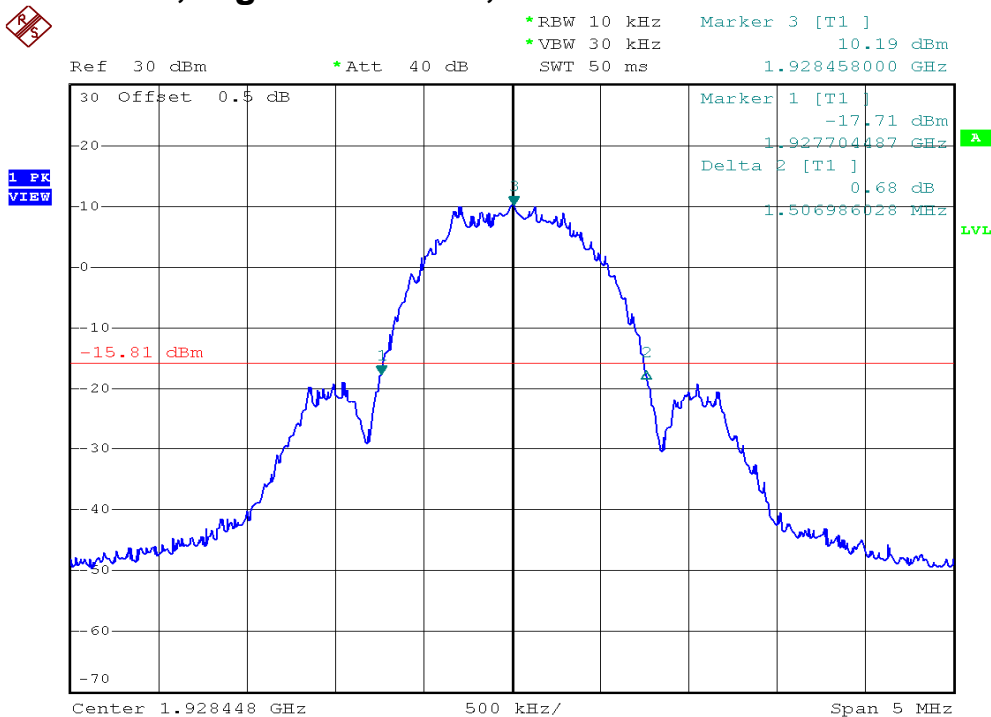

Base unit, Highest channel, Traffic carrier