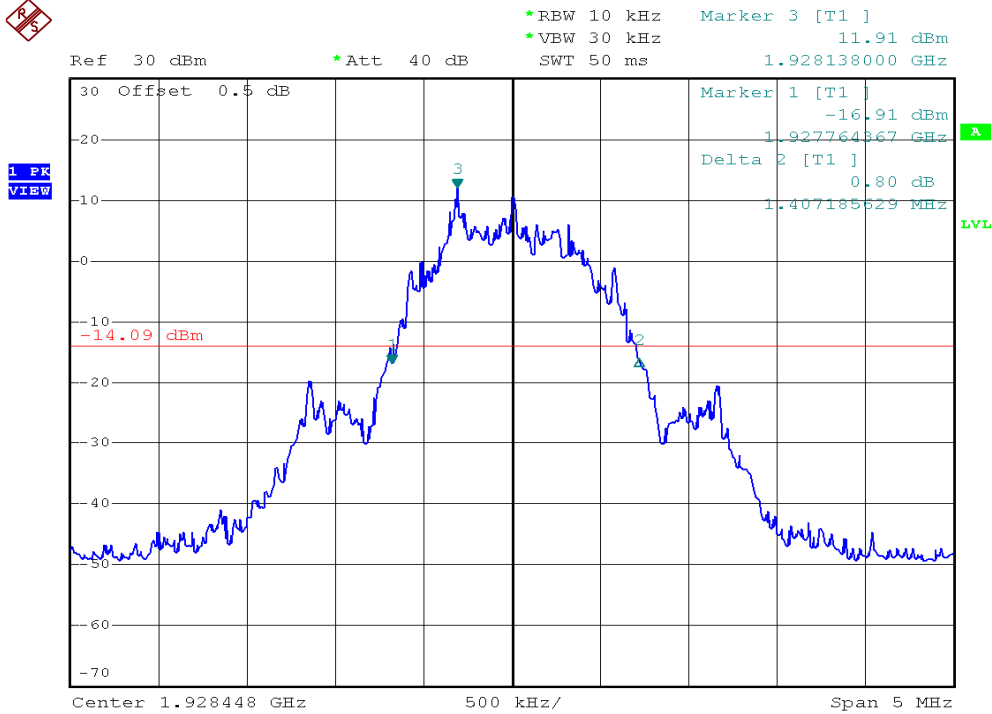

Base unit, Highest channel, Dummy carrier