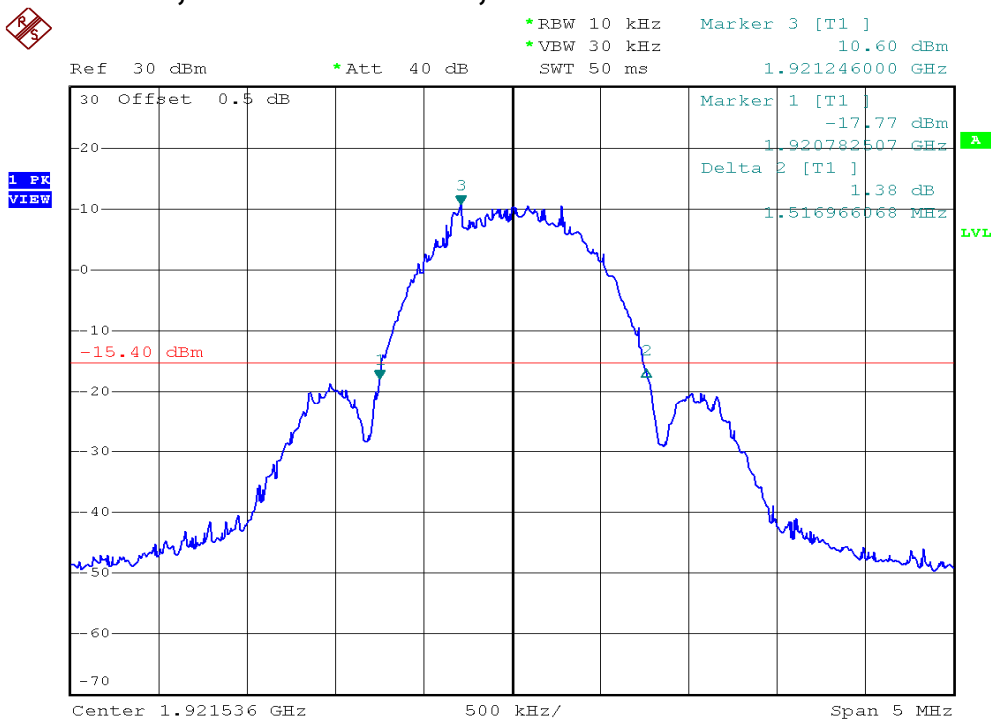

## 26dB Emission Bandwidth Plots

### Base unit, Lowest channel, Traffic carrier