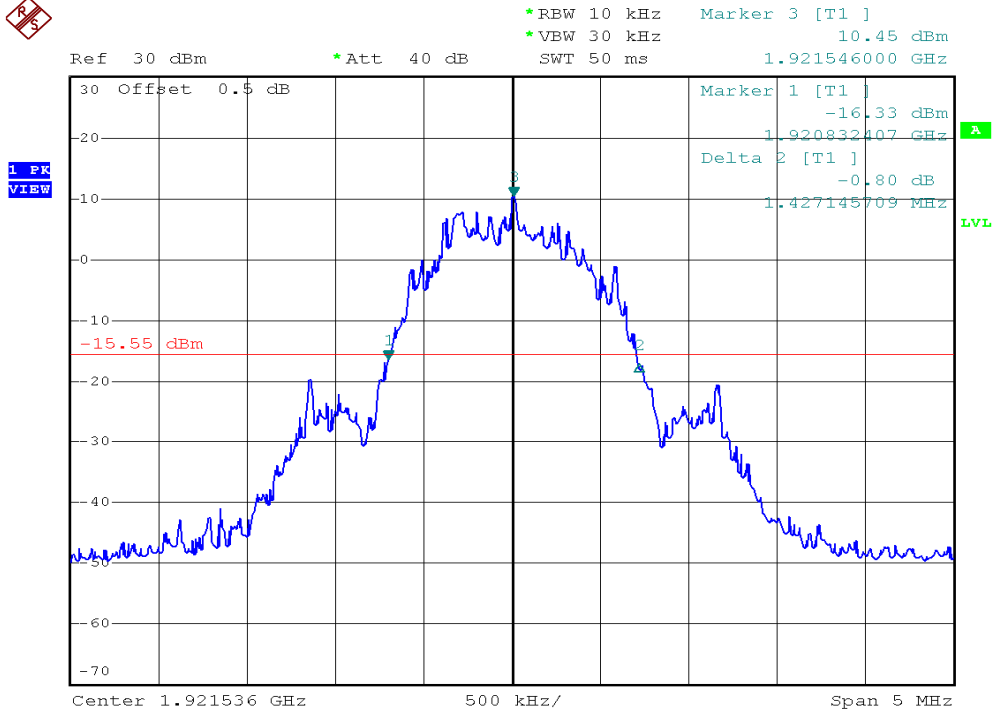

INTERTEK TESTING SERVICES

26dB Emission Bandwidth Plots

Base unit, Lowest channel, Dummy carrier