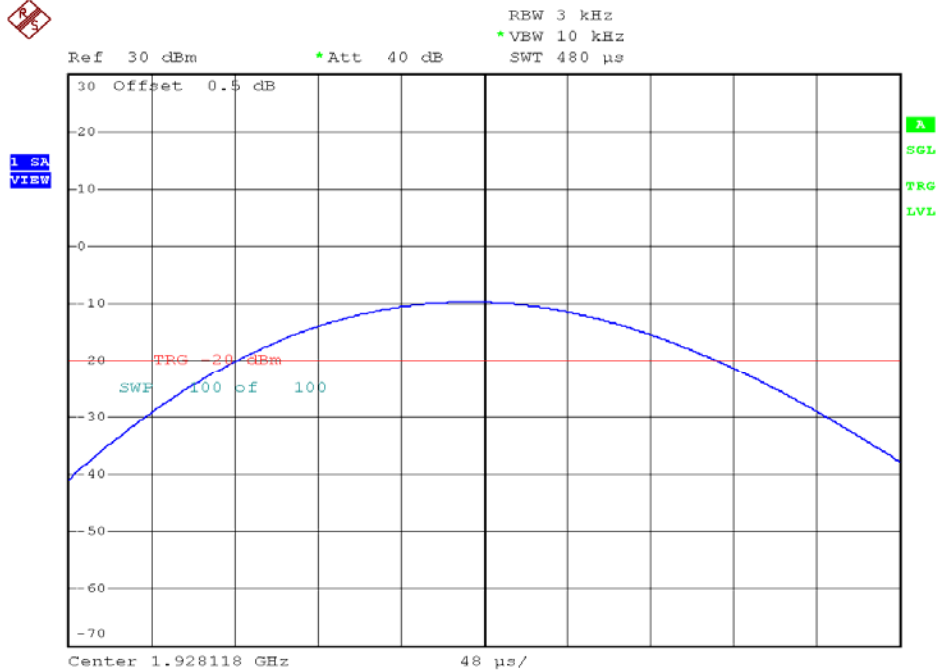

INTERTEK TESTING SERVICES

Power Spectral Density Plots

Base unit, lowest channel, traffic carrier

Base unit, highest channel, traffic carrier

INTERTEK TESTING SERVICES

Power Spectral Density Plots

Base unit, lowest channel, dummy carrier

Base unit, highest channel, dummy carrier

INTERTEK TESTING SERVICES

Power Spectral Density Plots

Handset unit, lowest channel, traffic carrier

Handset unit, highest channel, traffic carrier