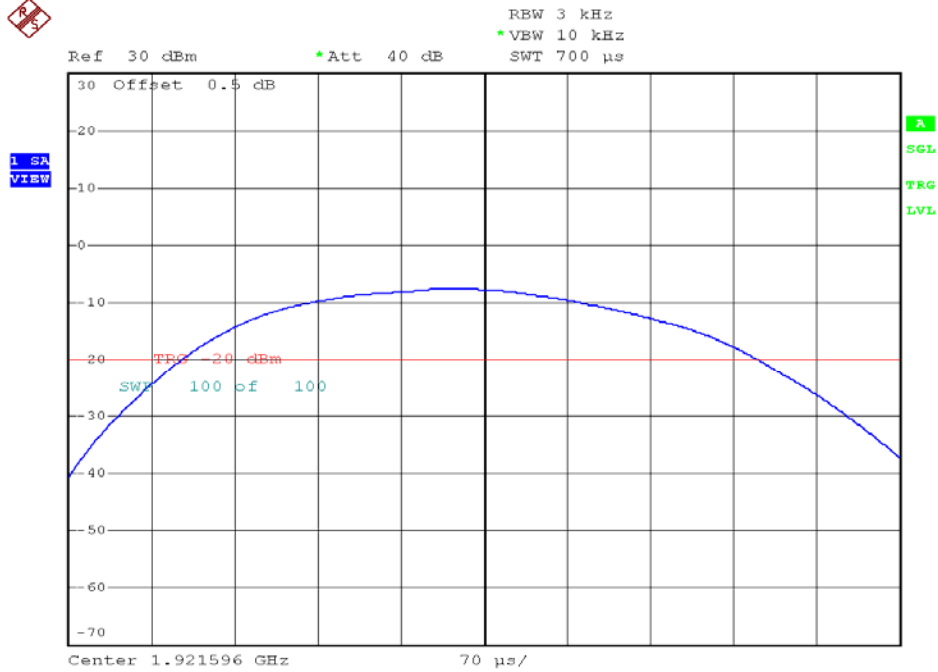

INTERTEK TESTING SERVICES

Power Spectral Density Plots

Base unit, lowest channel, traffic carrier

Base unit, highest channel, traffic carrier

INTERTEK TESTING SERVICES

Power Spectral Density Plots

Base unit, lowest channel, dummy carrier

Base unit, highest channel, dummy carrier

INTERTEK TESTING SERVICES

Power Spectral Density Plots

Handset unit, lowest channel, traffic carrier

Handset unit, highest channel, traffic carrier