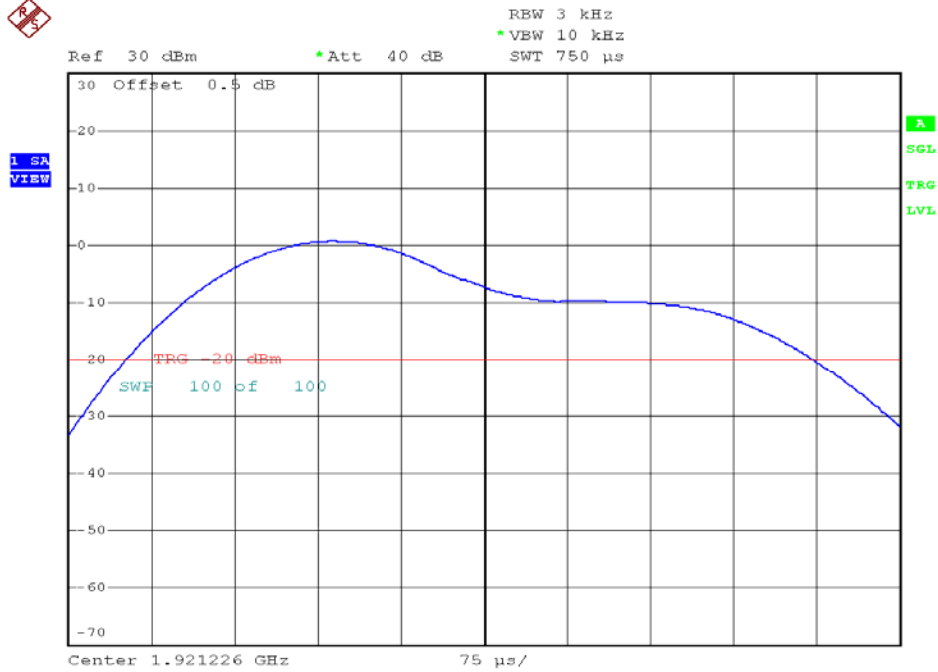

INTERTEK TESTING SERVICES

Power Spectral Density Plots

Base unit, lowest channel, traffic carrier

Base unit, highest channel, traffic carrier

INTERTEK TESTING SERVICES

Power Spectral Density Plots

Base unit, lowest channel, dummy carrier

Base unit, highest channel, dummy carrier

INTERTEK TESTING SERVICES

Power Spectral Density Plots

Handset unit, lowest channel, traffic carrier

Handset unit, highest channel, traffic carrier