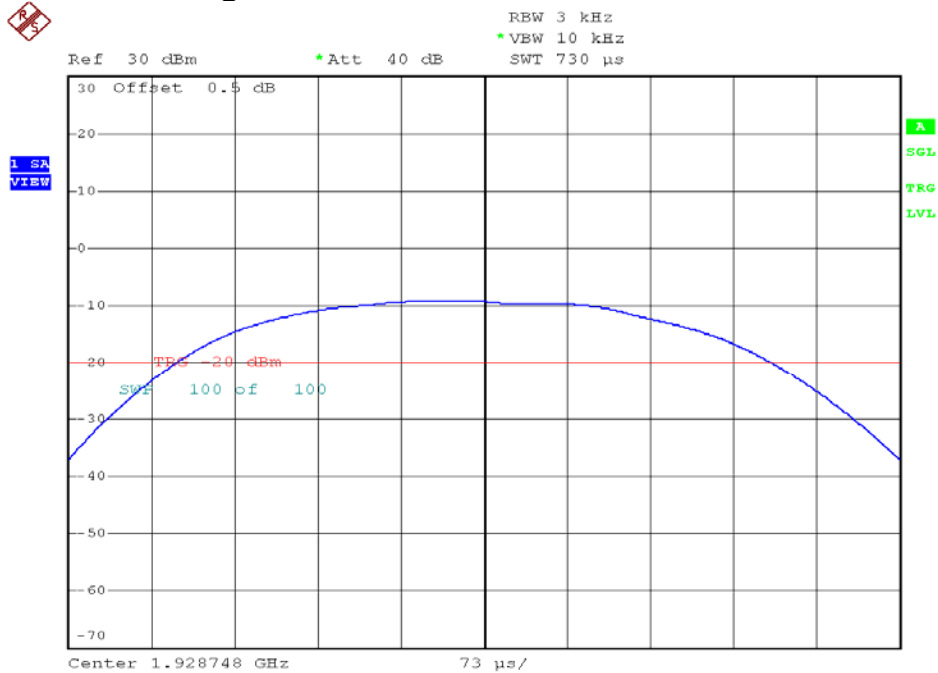

INTERTEK TESTING SERVICES

Power Spectral Density Plots

Base unit, lowest channel, traffic carrier

Base unit, highest channel, traffic carrier

INTERTEK TESTING SERVICES

Power Spectral Density Plots

Base unit, lowest channel, dummy carrier

Base unit, highest channel, dummy carrier

INTERTEK TESTING SERVICES

Power Spectral Density Plots

Handset unit, lowest channel, traffic carrier

Handset unit, highest channel, traffic carrier