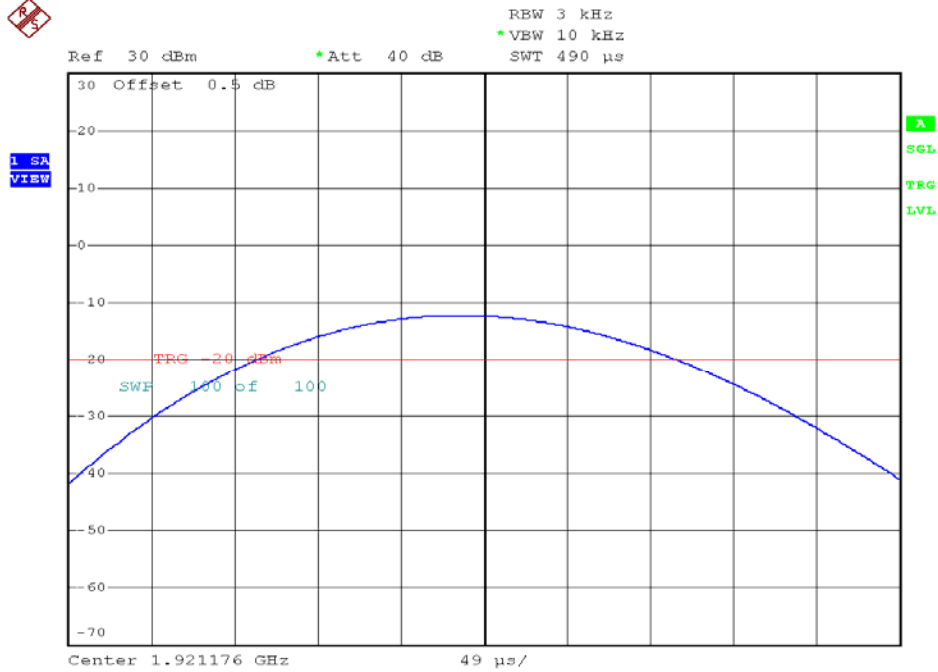

INTERTEK TESTING SERVICES

Power Spectral Density Plots

Base unit, lowest channel, traffic carrier

Base unit, highest channel, traffic carrier

INTERTEK TESTING SERVICES

Power Spectral Density Plots

Base unit, lowest channel, dummy carrier

Base unit, highest channel, dummy carrier

INTERTEK TESTING SERVICES

Power Spectral Density Plots

Handset unit, lowest channel, traffic carrier

Handset unit, highest channel, traffic carrier