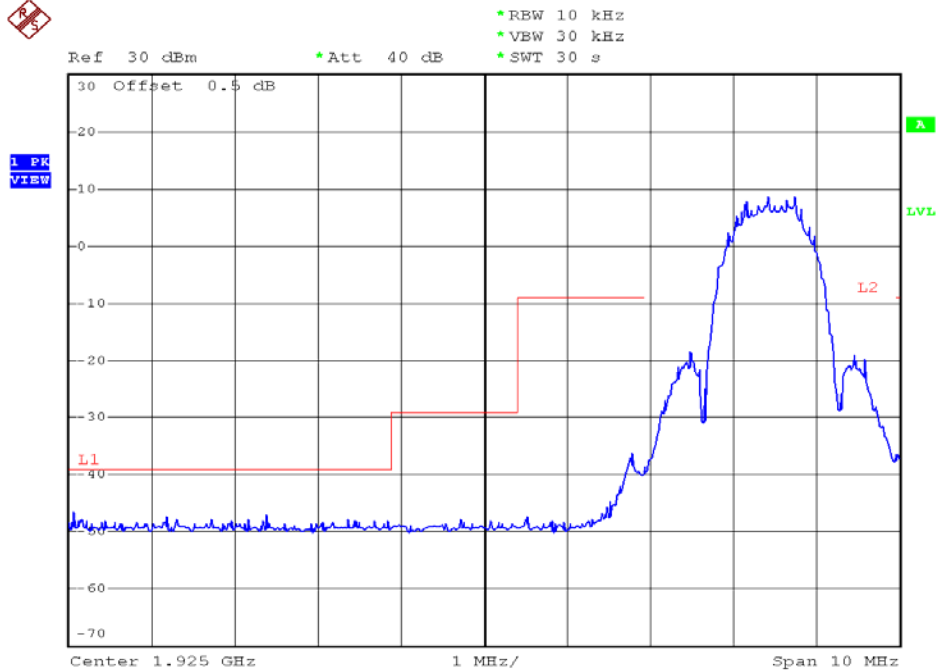

Base unit, highest channel, traffic carrier