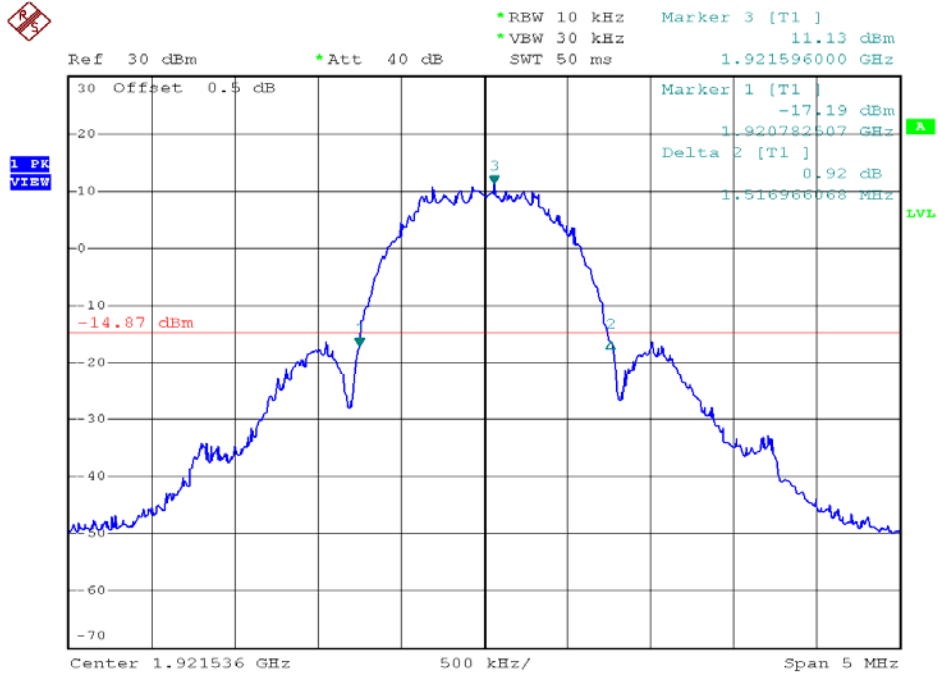

INTERTEK TESTING SERVICES

26dB Emission Bandwidth Plots

Base unit, lowest channel, traffic carrier

Base unit, highest channel, traffic carrier

INTERTEK TESTING SERVICES

26dB Emission Bandwidth Plots

Base unit, lowest channel, dummy carrier

Base unit, highest channel, dummy carrier

INTERTEK TESTING SERVICES

26dB Emission Bandwidth Plots

Handset unit, lowest channel, traffic carrier

Handset unit, highest channel, traffic carrier