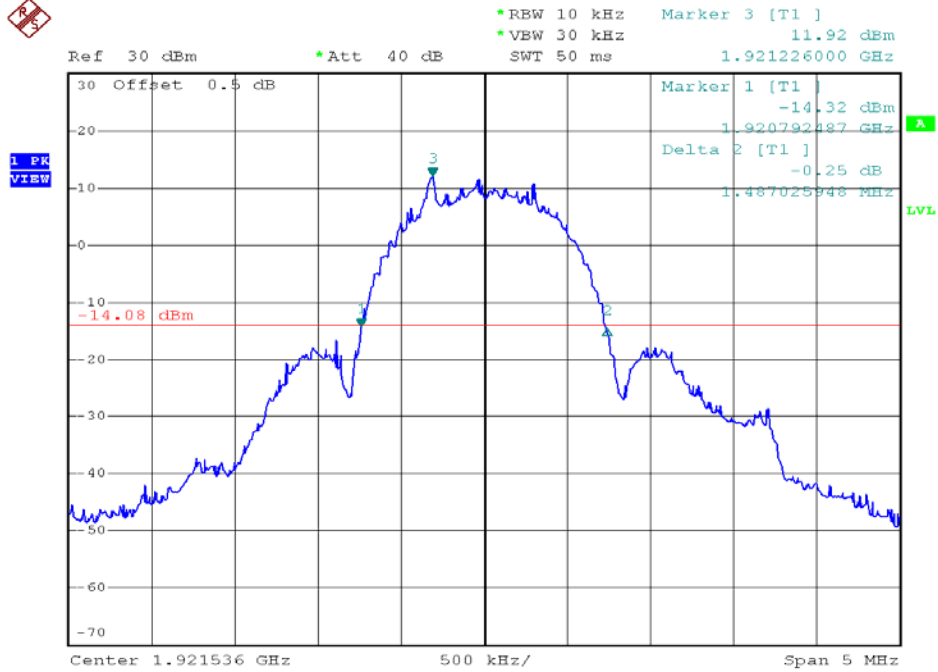

INTERTEK TESTING SERVICES

26dB Emission Bandwidth Plots

Base unit, lowest channel, traffic carrier

Base unit, highest channel, traffic carrier

INTERTEK TESTING SERVICES

26dB Emission Bandwidth Plots

Base unit, lowest channel, dummy carrier

Base unit, highest channel, dummy carrier

INTERTEK TESTING SERVICES

26dB Emission Bandwidth Plots

Handset unit, lowest channel, traffic carrier

Handset unit, highest channel, traffic carrier