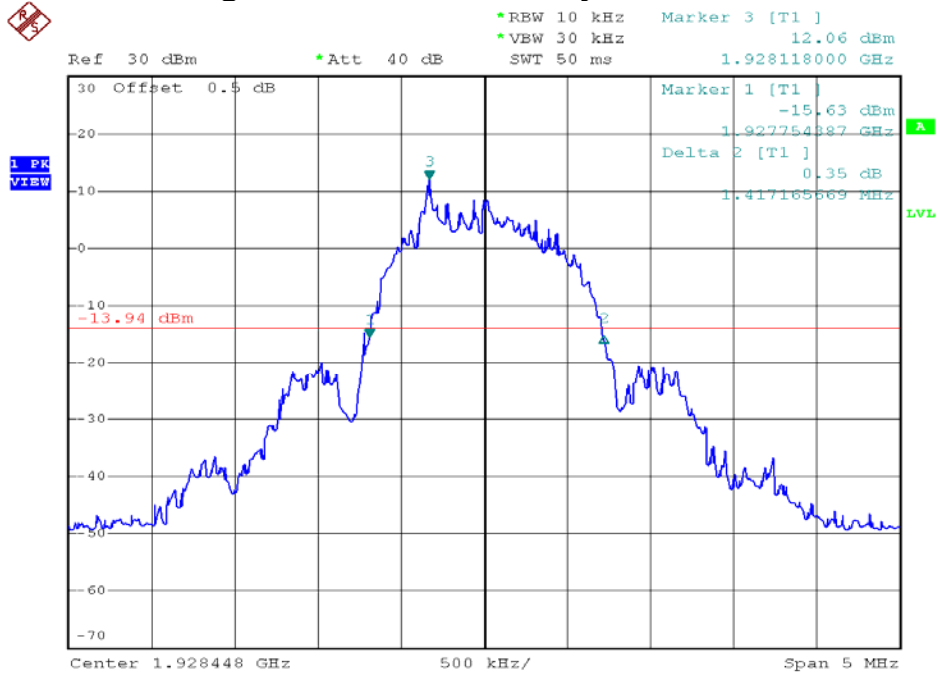

INTERTEK TESTING SERVICES

26dB Emission Bandwidth Plots

Base unit, lowest channel, traffic carrier

Base unit, highest channel, traffic carrier

INTERTEK TESTING SERVICES

26dB Emission Bandwidth Plots

Base unit, lowest channel, dummy carrier

Base unit, highest channel, dummy carrier

INTERTEK TESTING SERVICES

26dB Emission Bandwidth Plots

Handset unit, lowest channel, traffic carrier

Handset unit, highest channel, traffic carrier