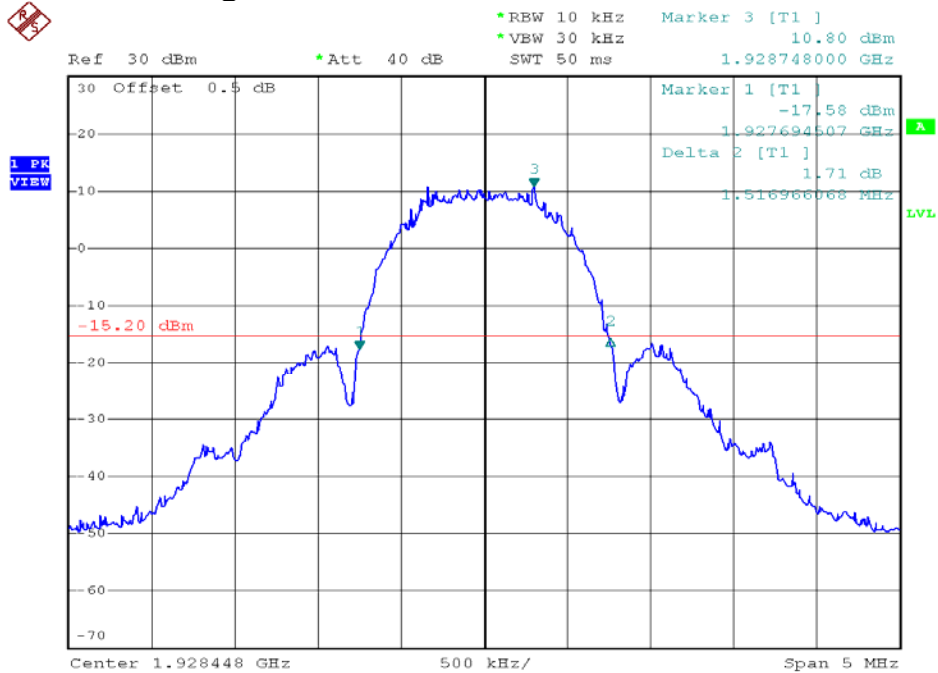

INTERTEK TESTING SERVICES

26dB Emission Bandwidth Plots

Base unit, lowest channel, traffic carrier

Base unit, highest channel, traffic carrier

INTERTEK TESTING SERVICES

26dB Emission Bandwidth Plots

Base unit, lowest channel, dummy carrier

Base unit, highest channel, dummy carrier

INTERTEK TESTING SERVICES

26dB Emission Bandwidth Plots

Handset unit, lowest channel, traffic carrier

Handset unit, highest channel, traffic carrier