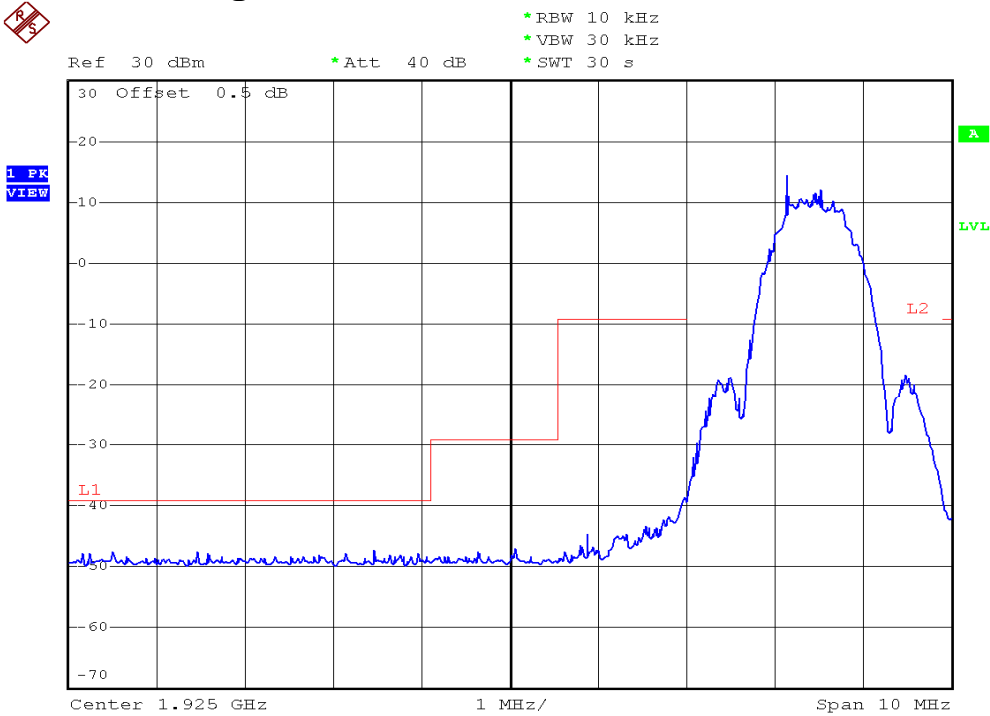

INTERTEK TESTING SERVICES

Unwanted Emission Inside The Sub-Band Plots

Base unit, lowest channel, traffic carrier

Base unit, highest channel, traffic carrier

INTERTEK TESTING SERVICES

Unwanted Emission Inside The Sub-Band Plots

Base unit, lowest channel, dummy carrier

Base unit, highest channel, dummy carrier