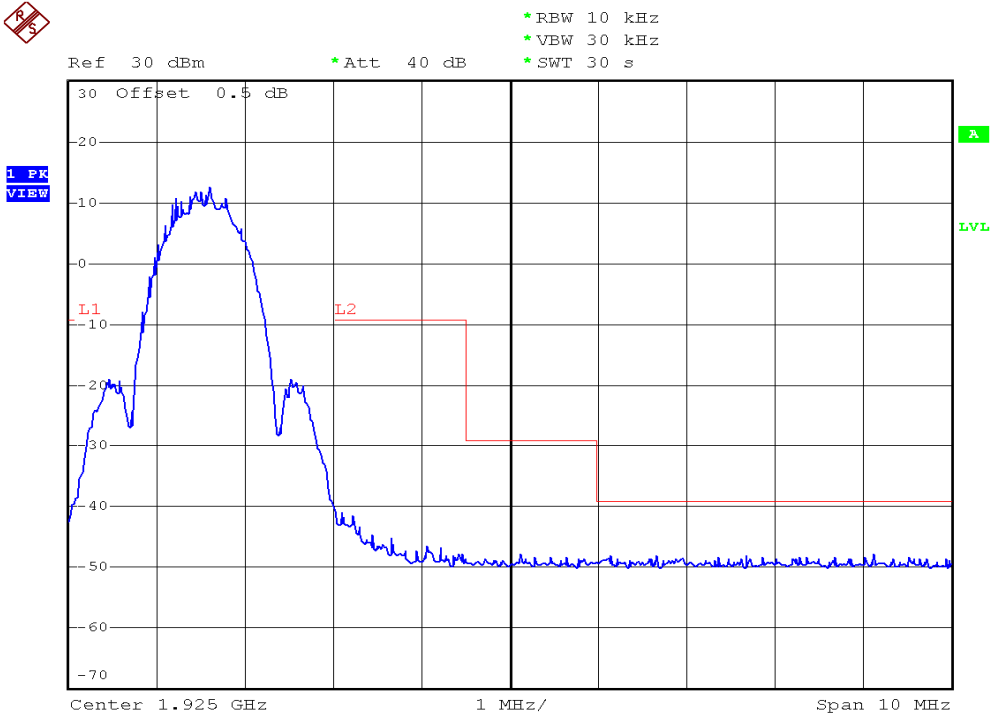

INTERTEK TESTING SERVICES

Unwanted Emission Inside The Sub-Band Plots

Base unit, lowest channel, traffic carrier

Base unit, highest channel, traffic carrier

INTERTEK TESTING SERVICES

Unwanted Emission Inside The Sub-Band Plots

Base unit, lowest channel, dummy carrier

Base unit, highest channel, dummy carrier