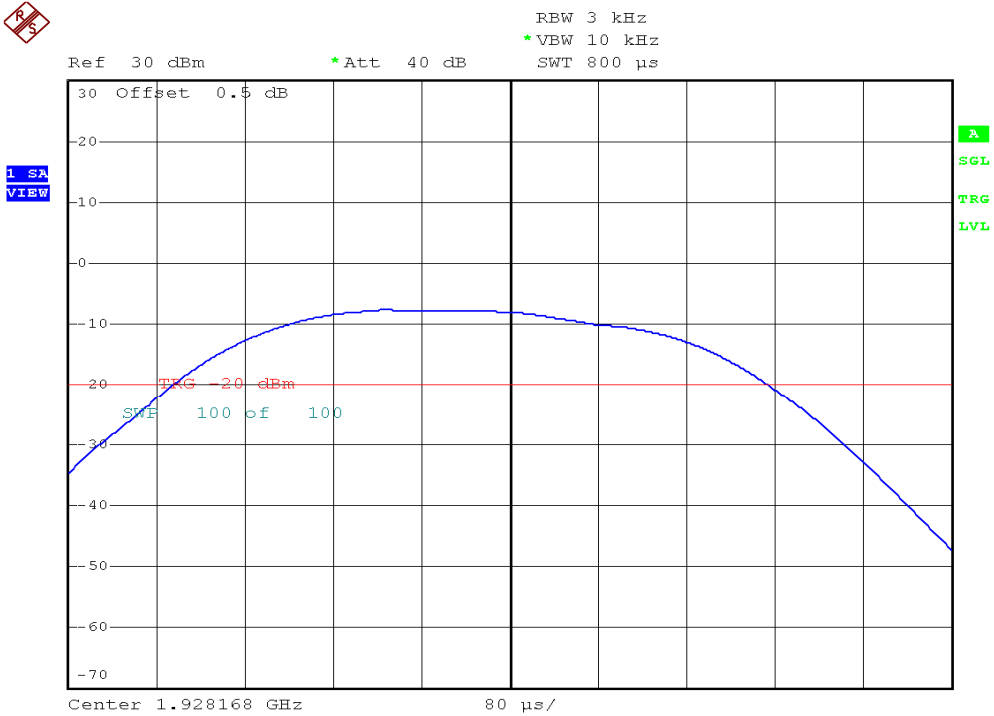

INTERTEK TESTING SERVICES

Power Spectral Density Plots

Plot B3A

Plot B3B

INTERTEK TESTING SERVICES

Power Spectral Density Plots

Plot B3C

Plot B3D