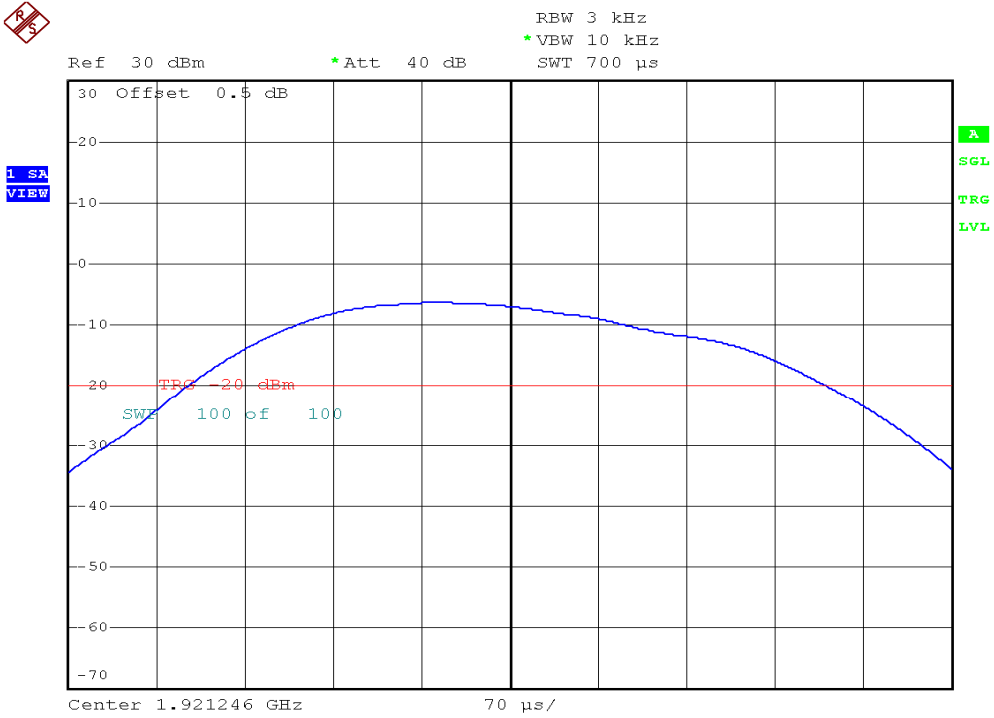

INTERTEK TESTING SERVICES

Power Spectral Density Plots

Plot B3A

Plot B3B

INTERTEK TESTING SERVICES

Power Spectral Density Plots

Plot B3C

Plot B3D