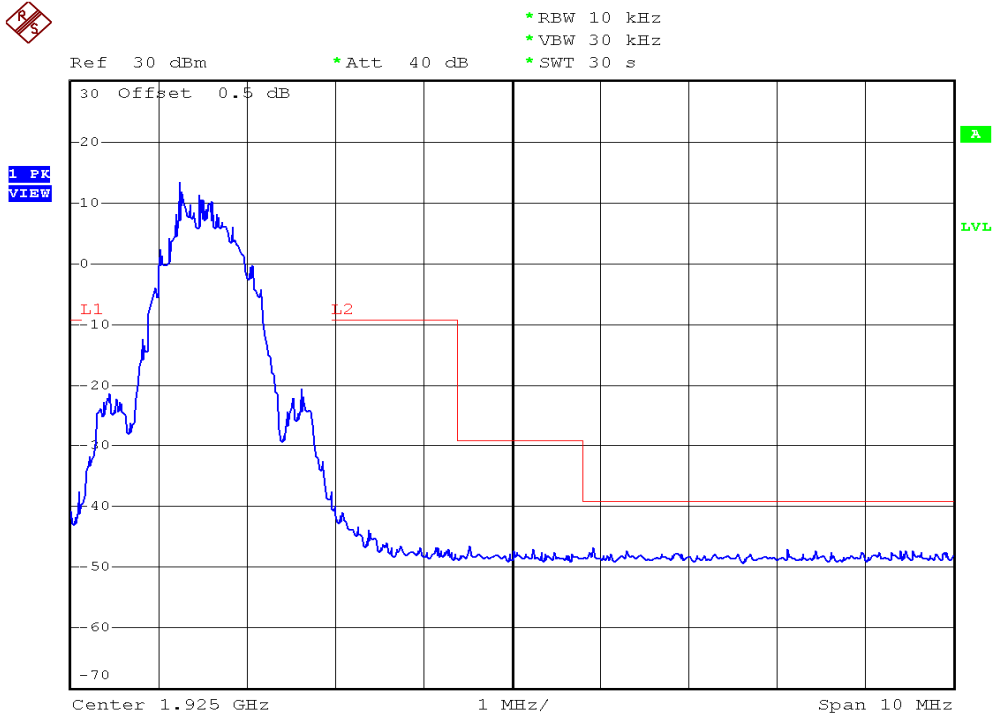

INTERTEK TESTING SERVICES

Unwanted Emission Inside The Sub-Band Plots

Plot B4A

Plot B4B

INTERTEK TESTING SERVICES

Unwanted Emission Inside The Sub-Band Plots

Plot B4C

Plot B4D