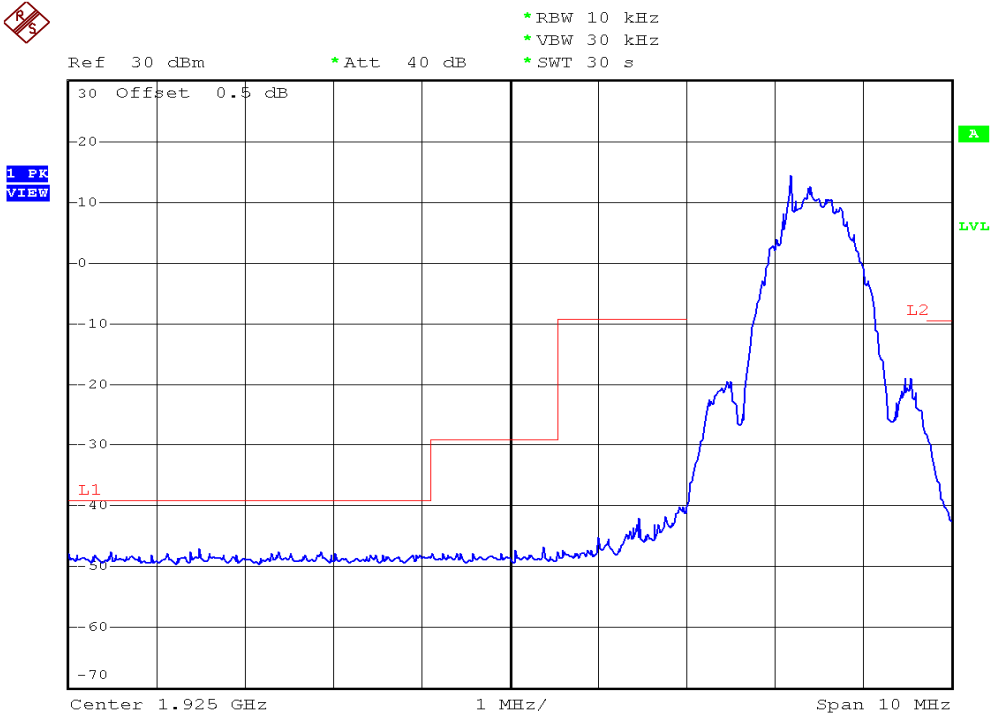

INTERTEK TESTING SERVICES

Unwanted Emission Inside The Sub-Band Plots

Plot B4A

Plot B4B

INTERTEK TESTING SERVICES

Unwanted Emission Inside The Sub-Band Plots

Plot B4C

Plot B4D