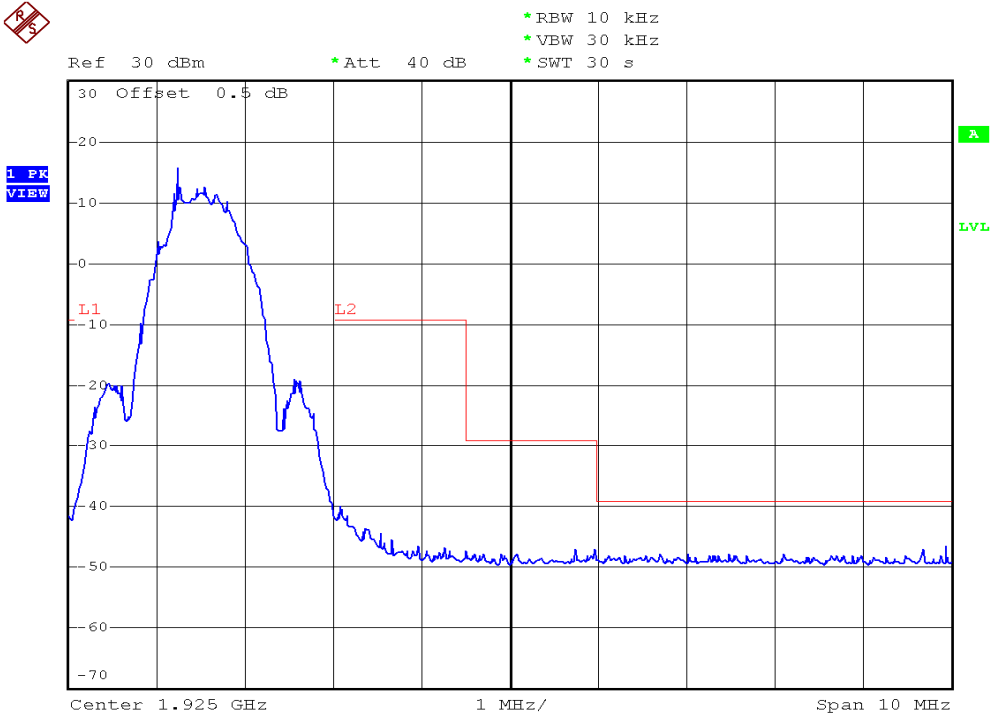

INTERTEK TESTING SERVICES

Unwanted Emission Inside The Sub-Band Plots

Plot B4A

Plot B4B

INTERTEK TESTING SERVICES

Unwanted Emission Inside The Sub-Band Plots

Plot B4C

Plot B4D