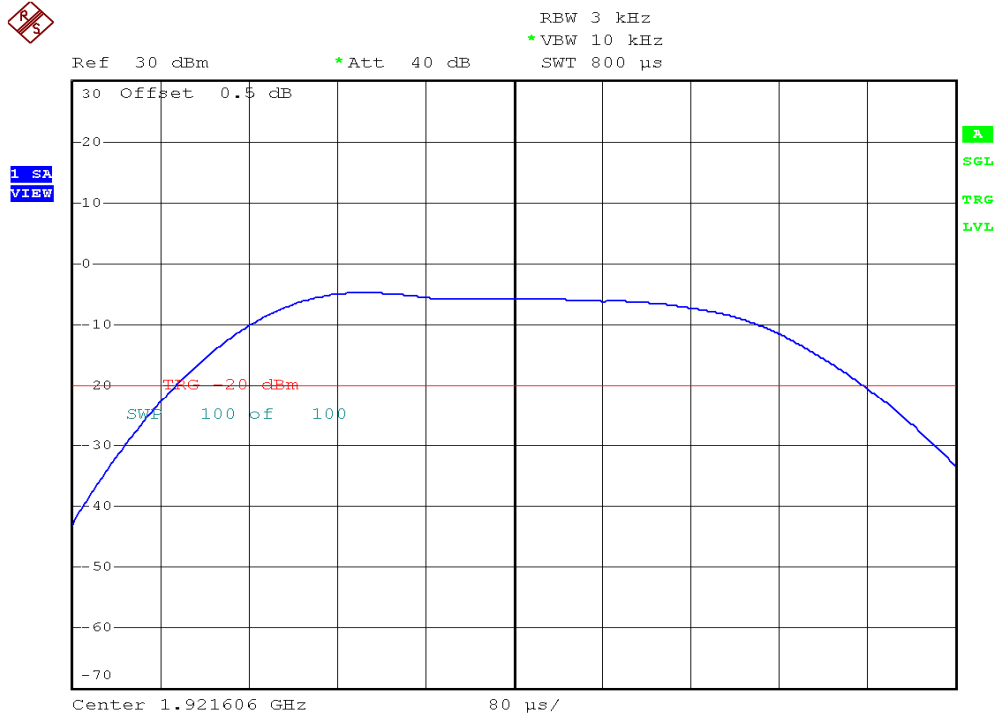

INTERTEK TESTING SERVICES

Power Spectral Density Plots

Handset unit, Lowest channel, Traffic carrier

Handset unit, Highest channel, Traffic carrier