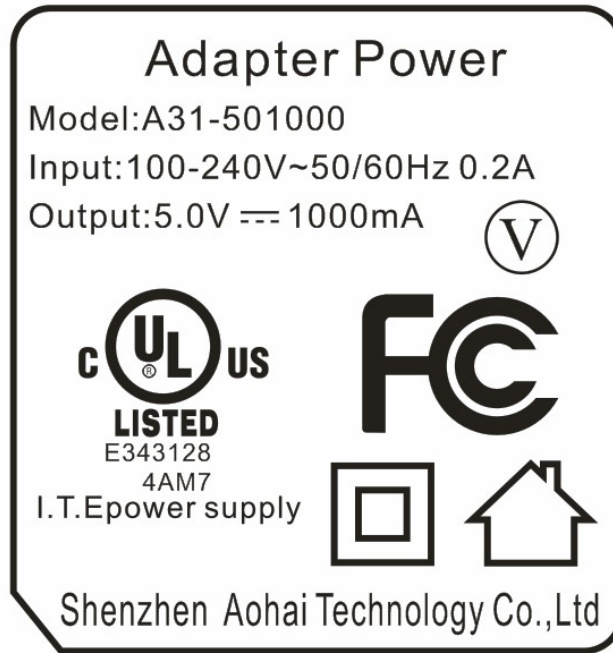

EUT –Port View

EUT –Charging Base Top View

EUT –Charging Base Side View

EUT – Adapter View

EUT – Adapter Label View

The Brick:

EUT – Top View

EUT – Bottom View

EUT – Right Side View

EUT – Left Side View

EUT – Micro-USB Port View