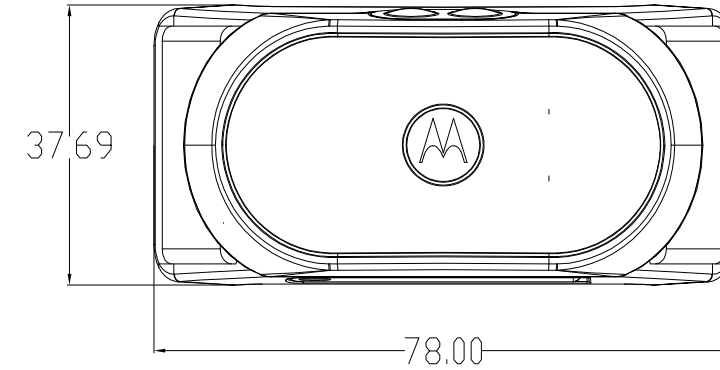

SCOUTTRAINER25CU Label & Silkscreen & Emboss information

Ver : 1.7
 Date: 22-Oct-2014
 Prepared by: Wing Chan
 Check: Peter

Laser:
 Size: 1:1, 40X5.5mm

CR2450