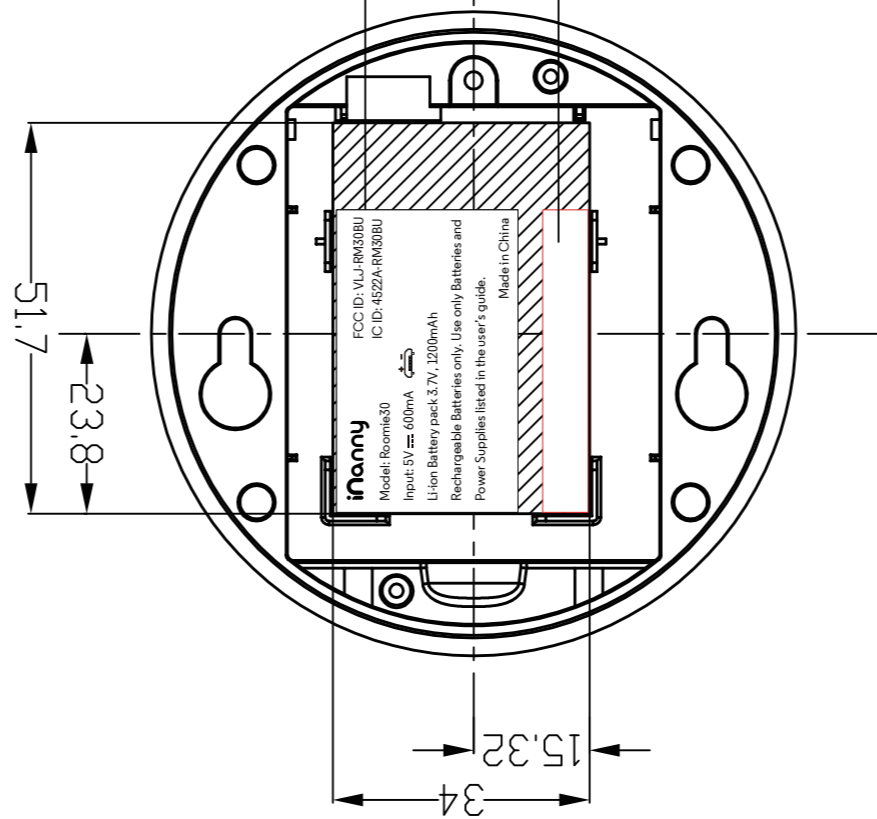

BU Rating Label  
Size:40X24mm  
White background black letters

SN Label  
Size:40X6mm

scale 1:1 (mm)