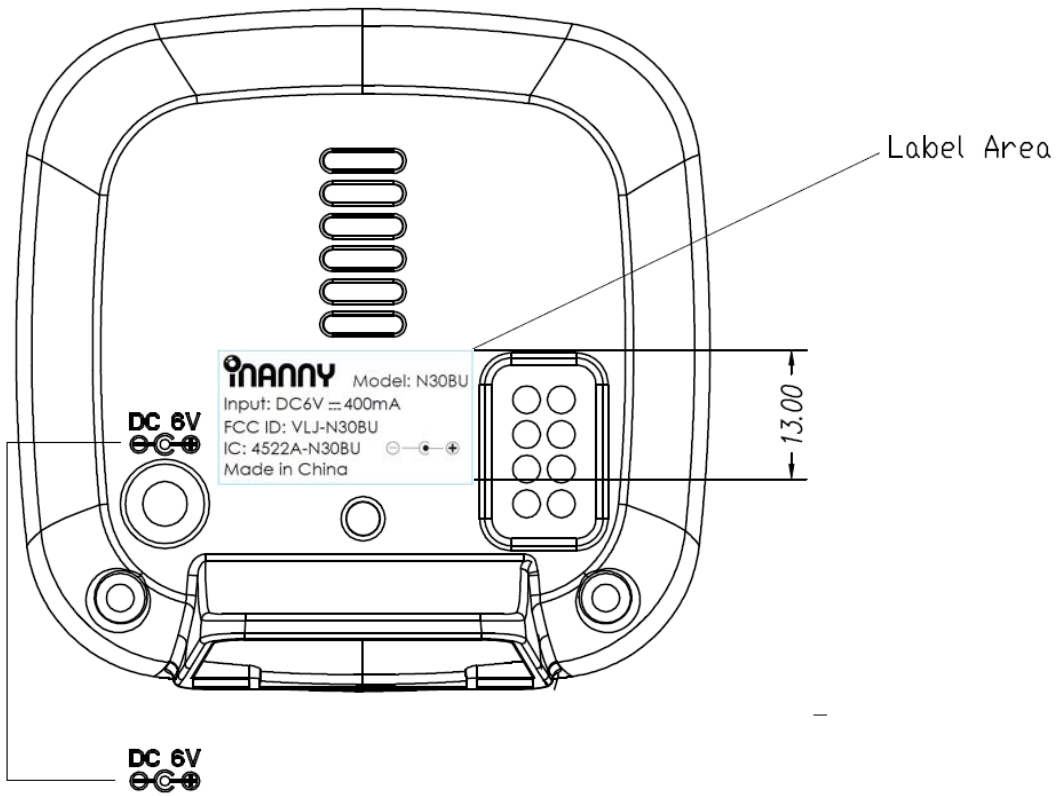

Baby Unit

70.0mm

68.8mm

BU Rating Label

(2:1)

(2:1)

BU Rating Label

Size: 23L x 12H mm

Engraved Recessed 0.3mm
High glossy