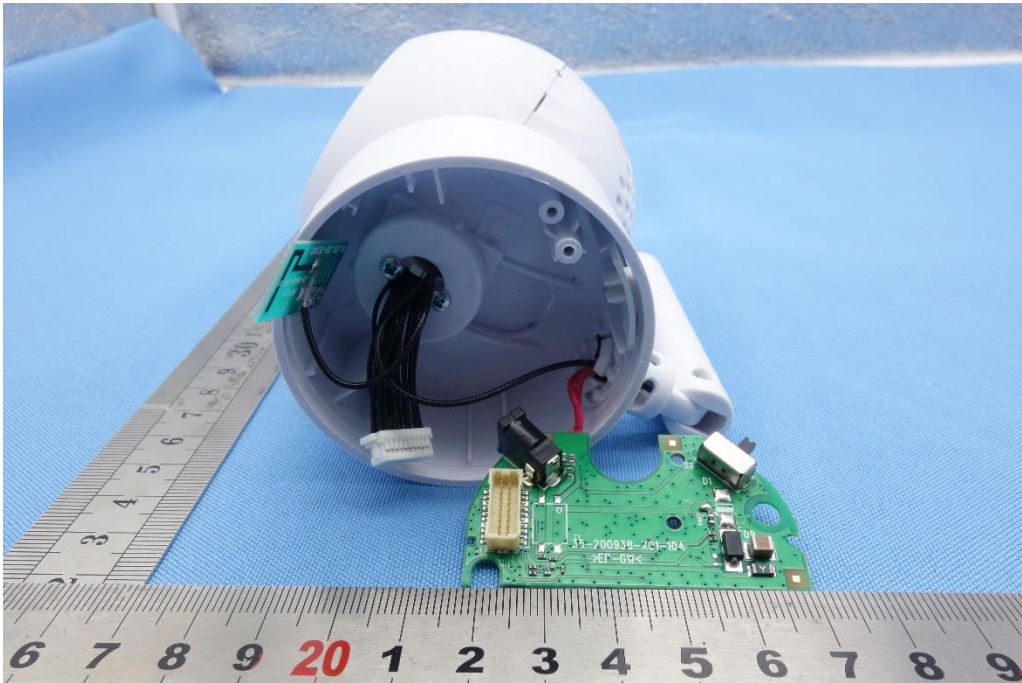

Internal Photos of EUT

Report No.: 50124110 001

Model No. : MBP944CONNECT Baby Unit

Page: 1 of 7

Internal Photos of EUT

Report No.: 50124110 001

Model No. : MBP944CONNECT Baby Unit

Page: 2 of 7

Internal Photos of EUT

Report No.: 50124110 001

Model No. : MBP944CONNECT Baby Unit

Page: 3 of 7

Internal Photos of EUT

Report No.: 50124110 001

Model No. : MBP944CONNECT Baby Unit

Page: 4 of 7

Internal Photos of EUT

Report No.: 50124110 001

Model No. : MBP944CONNECT Baby Unit

Page: 5 of 7

Internal Photos of EUT

Report No.: 50124110 001

Model No. : MBP944CONNECT Baby Unit

Page: 6 of 7

Internal Photos of EUT

Report No.: 50124110 001

Model No. : MBP944CONNECT Baby Unit

Page: 7 of 7

--THE END--