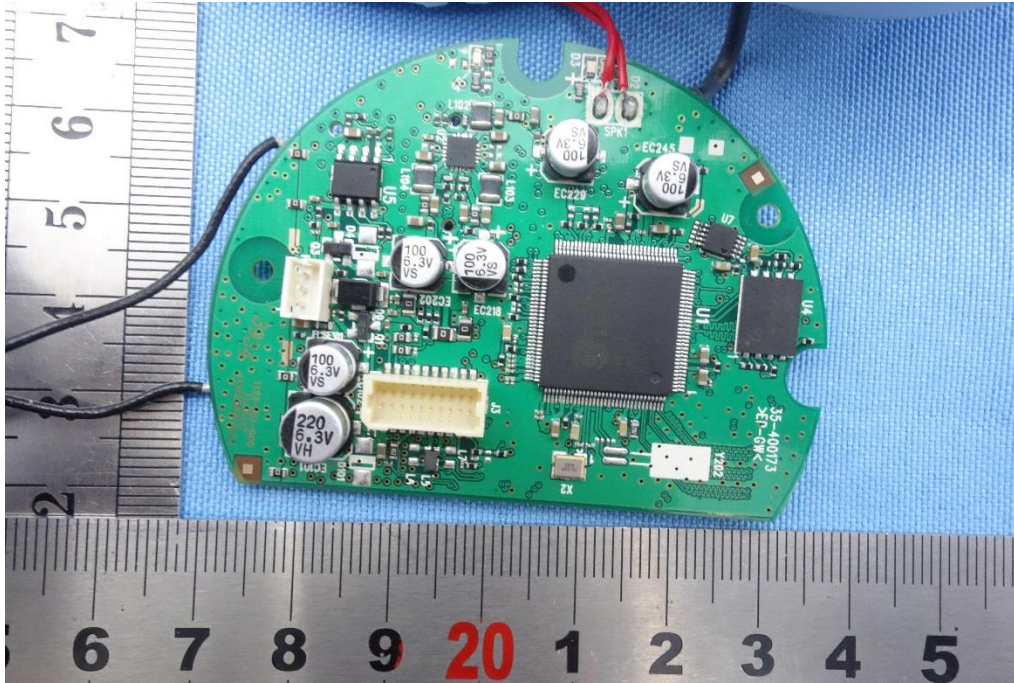

Internal Photos of EUT

Report No.: 50124110 001

Model No. : MBP944CONNECT Baby Unit

Page: 1 of 7

Internal Photos of EUT

Report No.: 50124110 001

Model No. : MBP944CONNECT Baby Unit

Page: 2 of 7

Internal Photos of EUT

Report No.: 50124110 001

Model No. : MBP944CONNECT Baby Unit

Page: 3 of 7

Internal Photos of EUT

Report No.: 50124110 001

Model No. : MBP944CONNECT Baby Unit

Page: 4 of 7

Internal Photos of EUT

Report No.: 50124110 001

Model No. : MBP944CONNECT Baby Unit

Page: 5 of 7

Internal Photos of EUT

Report No.: 50124110 001

Model No. : MBP944CONNECT Baby Unit

Page: 6 of 7

Internal Photos of EUT

Report No.: 50124110 001

Model No. : MBP944CONNECT Baby Unit

Page: 7 of 7

--THE END--