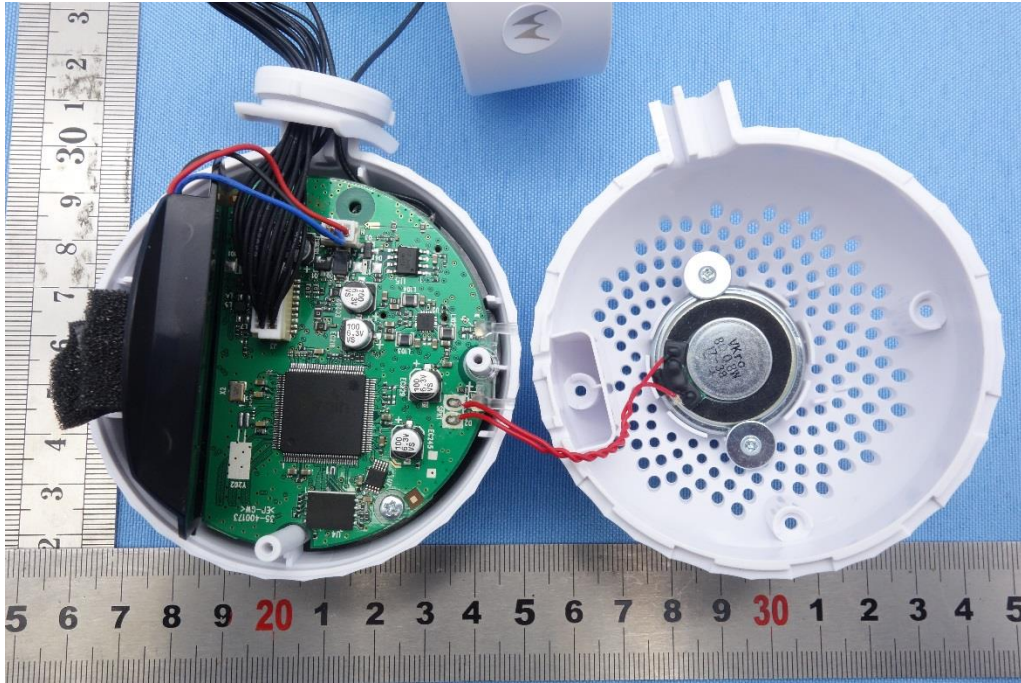

Internal Photos of EUT

Report No.: 50124110 001

Model No. : MBP944CONNECT Baby Unit

Page: 1 of 7

Internal Photos of EUT

Report No.: 50124110 001

Model No. : MBP944CONNECT Baby Unit

Page: 2 of 7

Internal Photos of EUT

Report No.: 50124110 001

Model No. : MBP944CONNECT Baby Unit

Page: 3 of 7

Internal Photos of EUT

Report No.: 50124110 001

Model No. : MBP944CONNECT Baby Unit

Page: 4 of 7

Internal Photos of EUT

Report No.: 50124110 001

Model No. : MBP944CONNECT Baby Unit

Page: 5 of 7

Internal Photos of EUT

Report No.: 50124110 001

Model No. : MBP944CONNECT Baby Unit

Page: 6 of 7

Internal Photos of EUT

Report No.: 50124110 001

Model No. : MBP944CONNECT Baby Unit

Page: 7 of 7

--THE END--