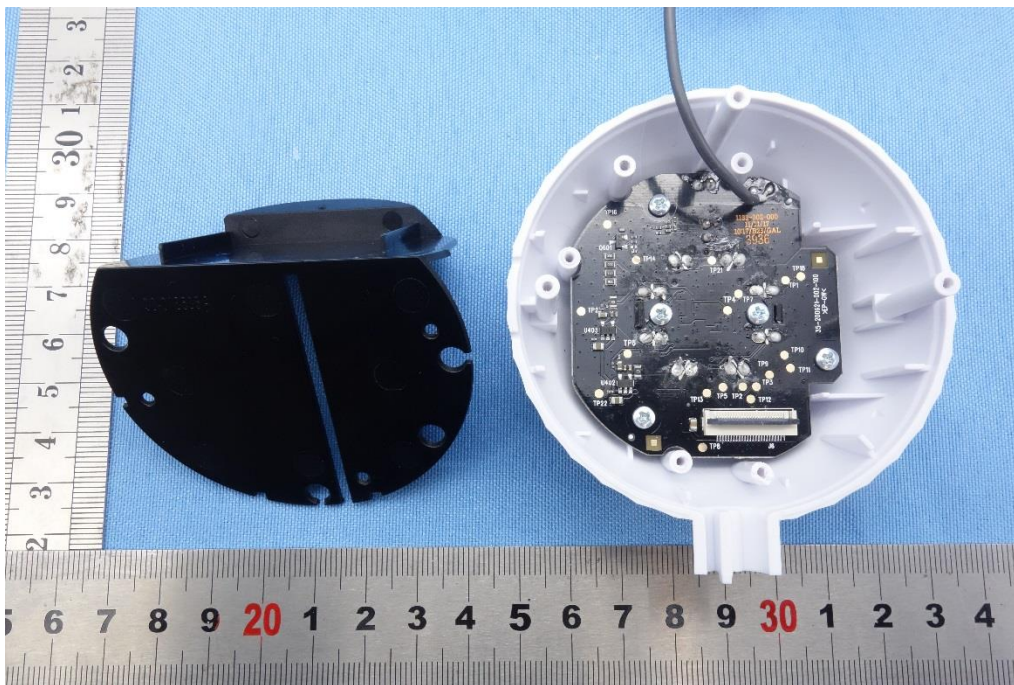

Internal Photos of EUT

Report No.: 50124110 001

Model No. : MBP944CONNECT Baby Unit

Page: 1 of 7

Internal Photos of EUT

Report No.: 50124110 001

Model No. : MBP944CONNECT Baby Unit

Page: 2 of 7

Internal Photos of EUT

Report No.: 50124110 001

Model No. : MBP944CONNECT Baby Unit

Page: 3 of 7

Internal Photos of EUT

Report No.: 50124110 001

Model No. : MBP944CONNECT Baby Unit

Page: 4 of 7

Internal Photos of EUT

Report No.: 50124110 001

Model No. : MBP944CONNECT Baby Unit

Page: 5 of 7

Internal Photos of EUT

Report No.: 50124110 001

Model No. : MBP944CONNECT Baby Unit

Page: 6 of 7

Internal Photos of EUT

Report No.: 50124110 001

Model No. : MBP944CONNECT Baby Unit

Page: 7 of 7

--THE END--