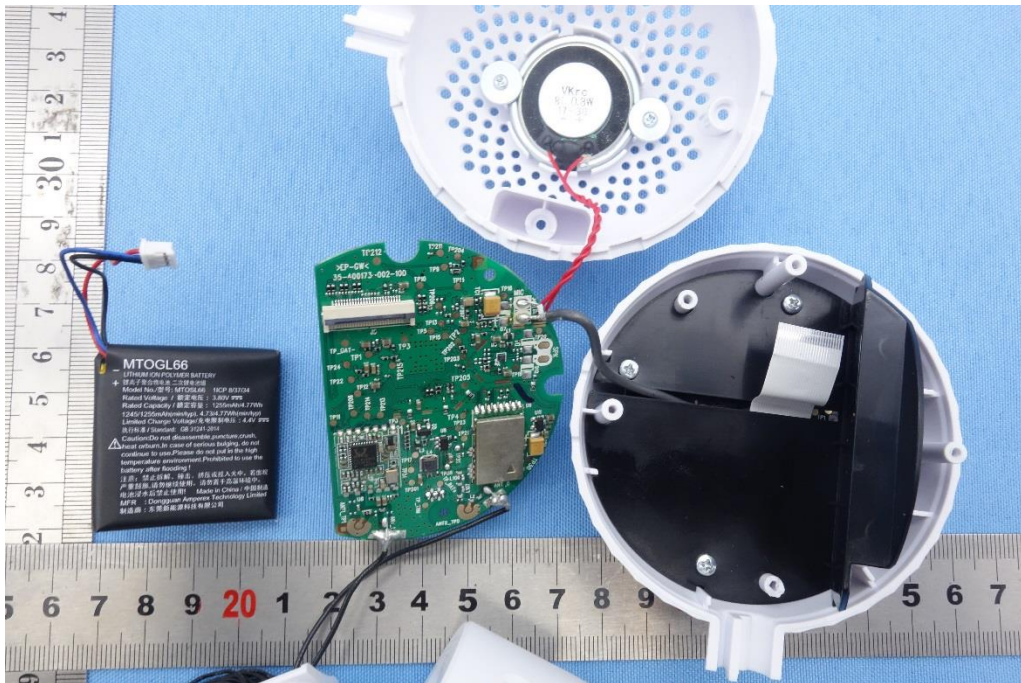

Internal Photos of EUT

Report No.: 50124110 001

Model No. : MBP944CONNECT Baby Unit

Page: 1 of 7

Internal Photos of EUT

Report No.: 50124110 001

Model No. : MBP944CONNECT Baby Unit

Page: 2 of 7

Internal Photos of EUT

Report No.: 50124110 001

Model No. : MBP944CONNECT Baby Unit

Page: 3 of 7

Internal Photos of EUT

Report No.: 50124110 001

Model No. : MBP944CONNECT Baby Unit

Page: 4 of 7

Internal Photos of EUT

Report No.: 50124110 001

Model No. : MBP944CONNECT Baby Unit

Page: 5 of 7

Internal Photos of EUT

Report No.: 50124110 001

Model No. : MBP944CONNECT Baby Unit

Page: 6 of 7

Internal Photos of EUT

Report No.: 50124110 001

Model No. : MBP944CONNECT Baby Unit

Page: 7 of 7

--THE END--