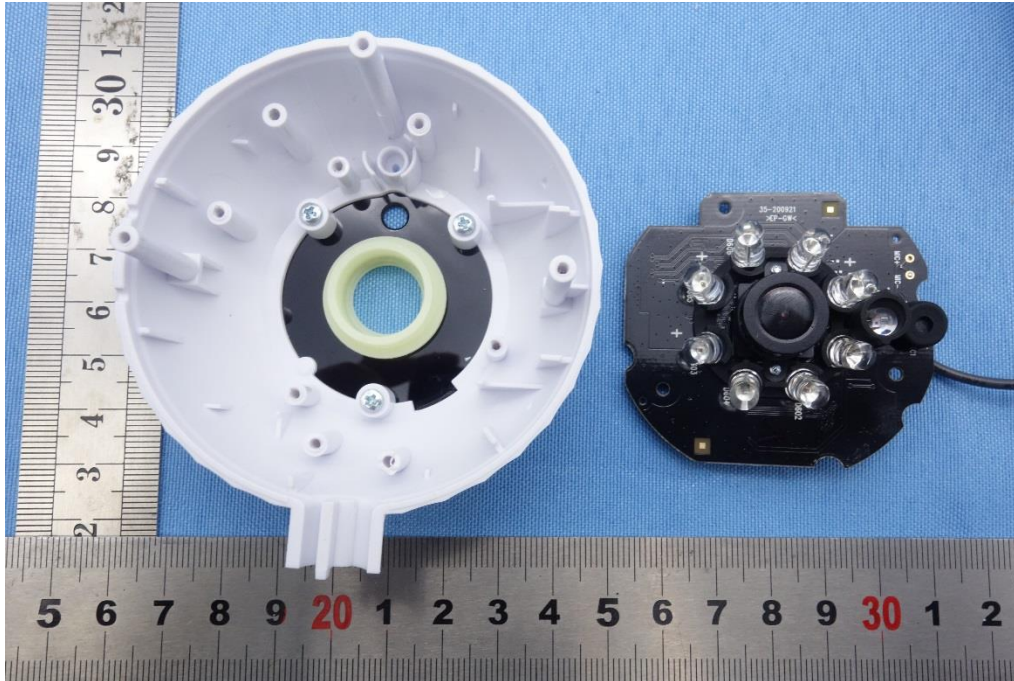

Internal Photos of EUT

Report No.: 50124110 001

Model No. : MBP944CONNECT Baby Unit

Page: 3 of 7

Internal Photos of EUT

Report No.: 50124110 001

Model No. : MBP944CONNECT Baby Unit

Page: 4 of 7

Internal Photos of EUT

Report No.: 50124110 001

Model No. : MBP944CONNECT Baby Unit

Page: 5 of 7

Internal Photos of EUT

Report No.: 50124110 001

Model No. : MBP944CONNECT Baby Unit

Page: 6 of 7

Internal Photos of EUT

Report No.: 50124110 001

Model No. : MBP944CONNECT Baby Unit

Page: 7 of 7

--THE END--