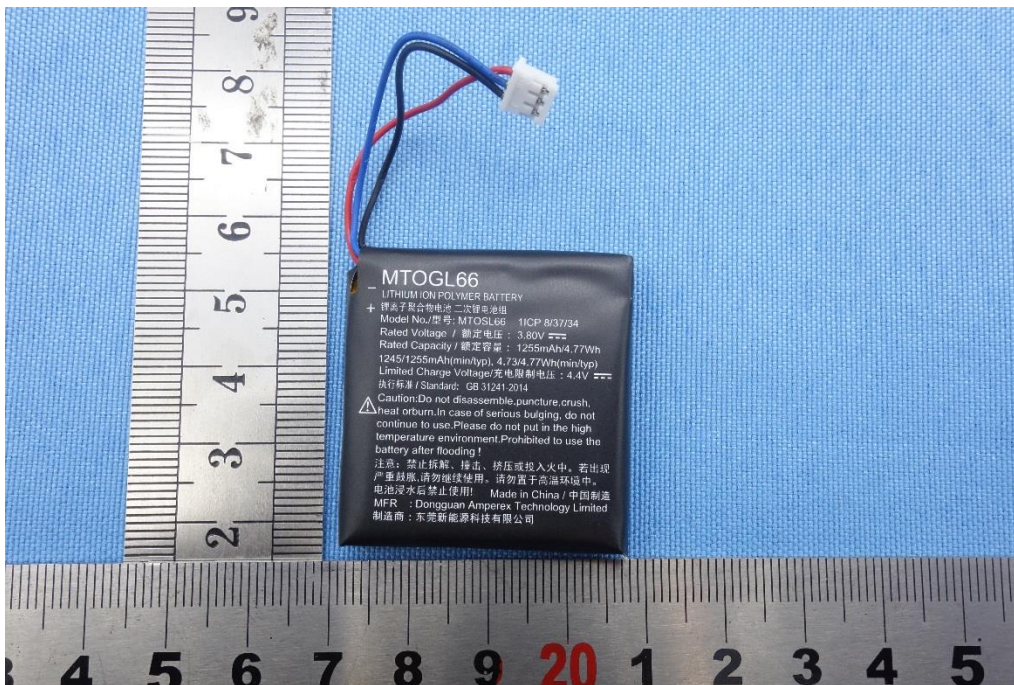

Internal Photos of EUT

Report No.: 50124110 001

Model No. : MBP944CONNECT Baby Unit

Page: 3 of 7

Internal Photos of EUT

Report No.: 50124110 001

Model No. : MBP944CONNECT Baby Unit

Page: 4 of 7

Internal Photos of EUT

Report No.: 50124110 001

Model No. : MBP944CONNECT Baby Unit

Page: 5 of 7

Internal Photos of EUT

Report No.: 50124110 001

Model No. : MBP944CONNECT Baby Unit

Page: 6 of 7

Internal Photos of EUT

Report No.: 50124110 001

Model No. : MBP944CONNECT Baby Unit

Page: 7 of 7

--THE END--