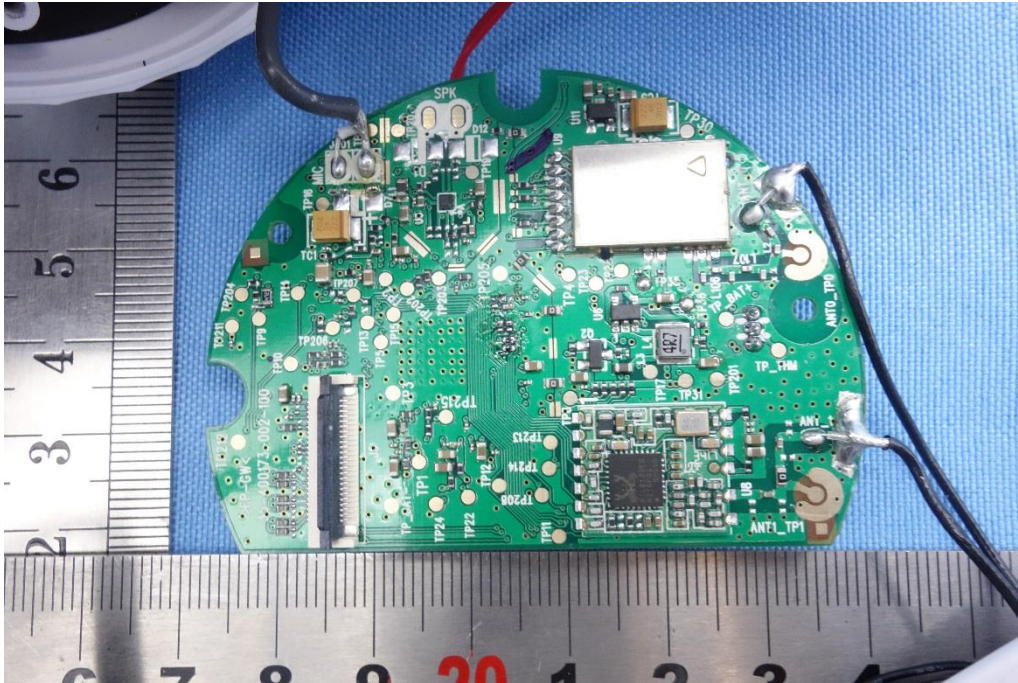

Internal Photos of EUT

Report No.: 50124110 001

Model No. : MBP944CONNECT Baby Unit

Page: 1 of 7

Internal Photos of EUT

Report No.: 50124110 001

Model No. : MBP944CONNECT Baby Unit

Page: 2 of 7

Internal Photos of EUT

Report No.: 50124110 001

Model No. : MBP944CONNECT Baby Unit

Page: 3 of 7

Internal Photos of EUT

Report No.: 50124110 001

Model No. : MBP944CONNECT Baby Unit

Page: 4 of 7

Internal Photos of EUT

Report No.: 50124110 001

Model No. : MBP944CONNECT Baby Unit

Page: 5 of 7

Internal Photos of EUT

Report No.: 50124110 001

Model No. : MBP944CONNECT Baby Unit

Page: 6 of 7

Internal Photos of EUT

Report No.: 50124110 001

Model No. : MBP944CONNECT Baby Unit

Page: 7 of 7

--THE END--