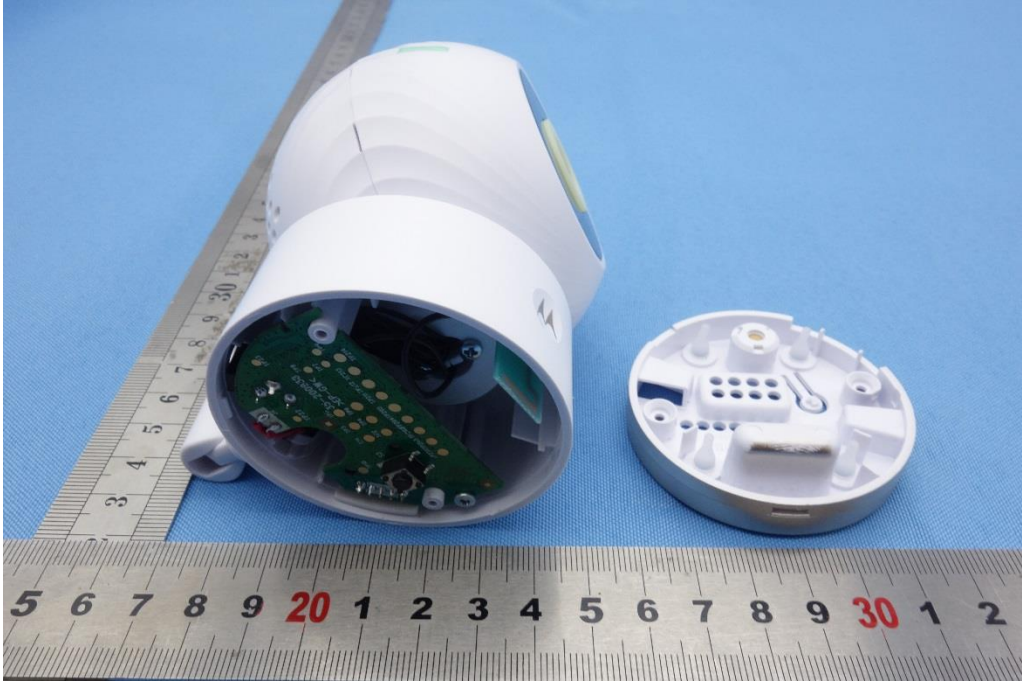

Internal Photos of EUT

Report No.: 50124110 001

Model No. : MBP944CONNECT Baby Unit

Page: 1 of 7

Internal Photos of EUT

Report No.: 50124110 001

Model No. : MBP944CONNECT Baby Unit

Page: 2 of 7

Internal Photos of EUT

Report No.: 50124110 001

Model No. : MBP944CONNECT Baby Unit

Page: 3 of 7

Internal Photos of EUT

Report No.: 50124110 001

Model No. : MBP944CONNECT Baby Unit

Page: 4 of 7

Internal Photos of EUT

Report No.: 50124110 001

Model No. : MBP944CONNECT Baby Unit

Page: 5 of 7

Internal Photos of EUT

Report No.: 50124110 001

Model No. : MBP944CONNECT Baby Unit

Page: 6 of 7

Internal Photos of EUT

Report No.: 50124110 001

Model No. : MBP944CONNECT Baby Unit

Page: 7 of 7

--THE END--