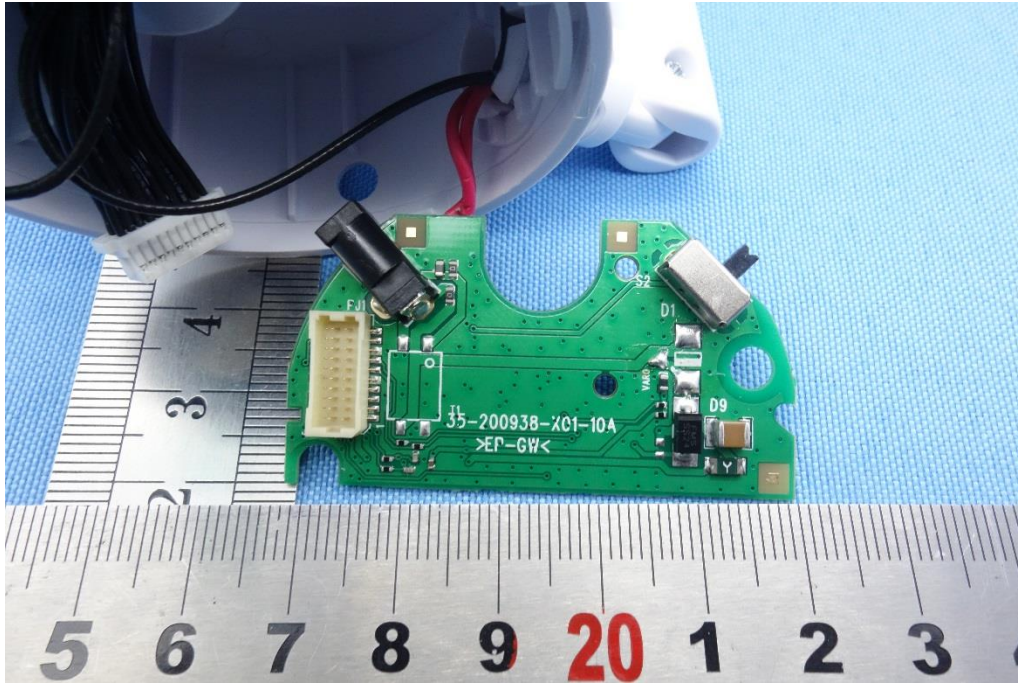

Internal Photos of EUT

Report No.: 50124110 001

Model No. : MBP944CONNECT Baby Unit

Page: 1 of 7

Internal Photos of EUT

Report No.: 50124110 001

Model No. : MBP944CONNECT Baby Unit

Page: 2 of 7

Internal Photos of EUT

Report No.: 50124110 001

Model No. : MBP944CONNECT Baby Unit

Page: 3 of 7

Internal Photos of EUT

Report No.: 50124110 001

Model No. : MBP944CONNECT Baby Unit

Page: 4 of 7

Internal Photos of EUT

Report No.: 50124110 001

Model No. : MBP944CONNECT Baby Unit

Page: 5 of 7

Internal Photos of EUT

Report No.: 50124110 001

Model No. : MBP944CONNECT Baby Unit

Page: 6 of 7

Internal Photos of EUT

Report No.: 50124110 001

Model No. : MBP944CONNECT Baby Unit

Page: 7 of 7

--THE END--