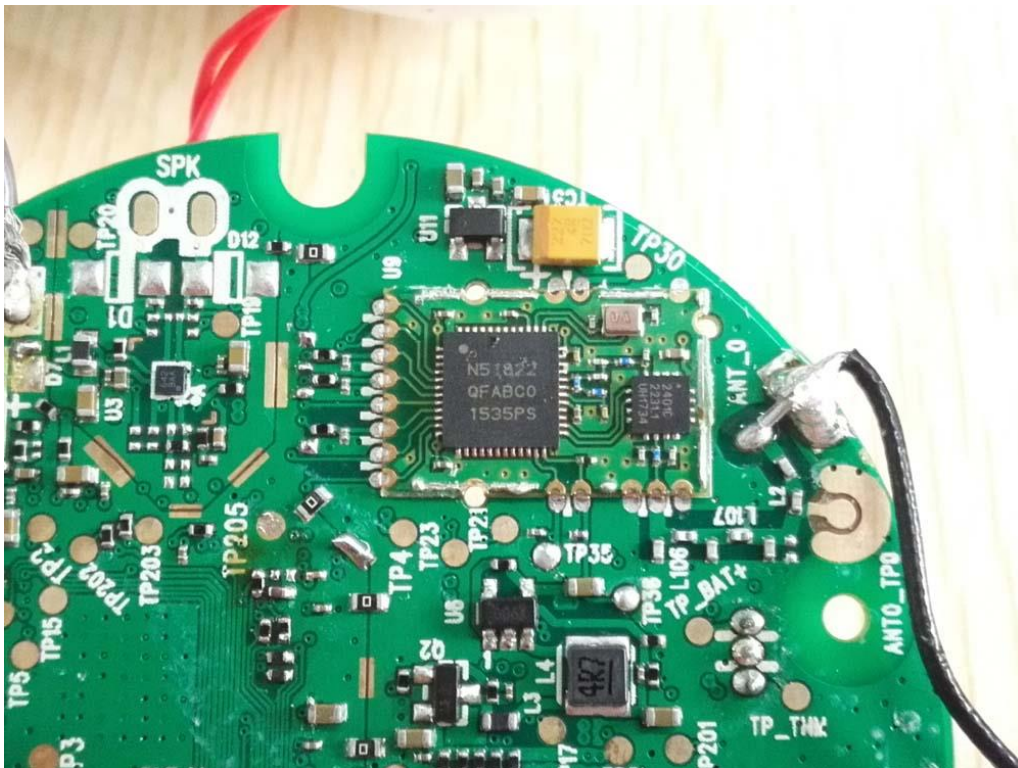

Internal Photos of EUT

Report No.: 50124110 001

Model No. : MBP944CONNECT Baby Unit

Page: 1 of 7

Internal Photos of EUT

Report No.: 50124110 001

Model No. : MBP944CONNECT Baby Unit

Page: 2 of 7

Internal Photos of EUT

Report No.: 50124110 001

Model No. : MBP944CONNECT Baby Unit

Page: 3 of 7

Internal Photos of EUT

Report No.: 50124110 001

Model No. : MBP944CONNECT Baby Unit

Page: 4 of 7

Internal Photos of EUT

Report No.: 50124110 001

Model No. : MBP944CONNECT Baby Unit

Page: 5 of 7

Internal Photos of EUT

Report No.: 50124110 001

Model No. : MBP944CONNECT Baby Unit

Page: 6 of 7

Internal Photos of EUT

Report No.: 50124110 001

Model No. : MBP944CONNECT Baby Unit

Page: 7 of 7

--THE END--