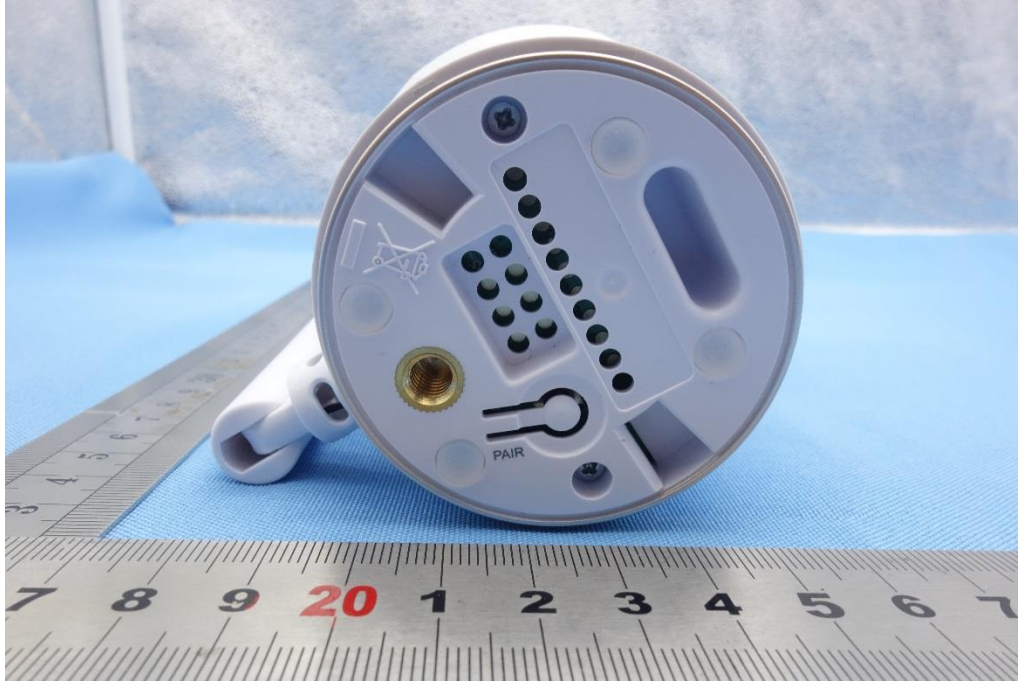

# External Photos of EUT

Report No.: 50124110 001

Model No. : MBP944CONNECT Baby Unit

Page: 1 of 4

# External Photos of EUT

Report No.: 50124110 001

Model No. : MBP944CONNECT Baby Unit

Page: 2 of 4

# External Photos of EUT

Report No.: 50124110 001

Model No. : MBP944CONNECT Baby Unit

Page: 3 of 4

# External Photos of EUT

Report No.: 50124110 001

Model No. : MBP944CONNECT Baby Unit

Page: 4 of 4

--THE END--