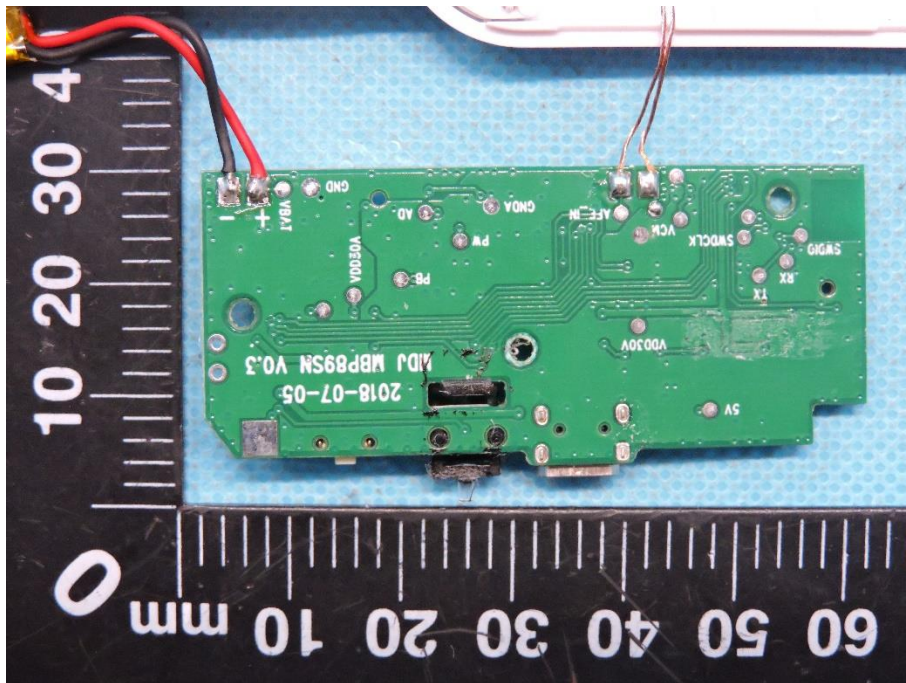

Internal Photos of EUT

Report No.: STS1901201W01

Model No. : MBP89SN

Page: 1 of 3

Internal Photos of EUT

Report No.: STS1901201W01

Model No. : MBP89SN

Page: 2 of 3

Internal Photos of EUT

Report No.: STS1901201W01

Model No. : MBP89SN

Page: 3 of 3

--THE END--