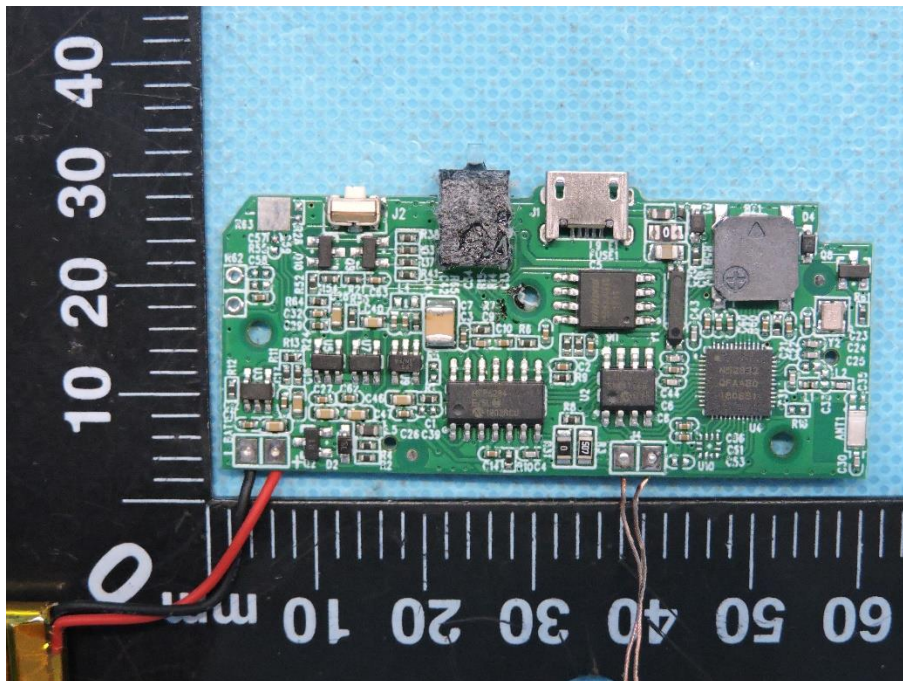

Internal Photos of EUT

Report No.: STS1901201W01

Model No. : MBP89SN

Page: 1 of 3

Internal Photos of EUT

Report No.: STS1901201W01

Model No. : MBP89SN

Page: 2 of 3

Internal Photos of EUT

Report No.: STS1901201W01

Model No. : MBP89SN

Page: 3 of 3

--THE END--