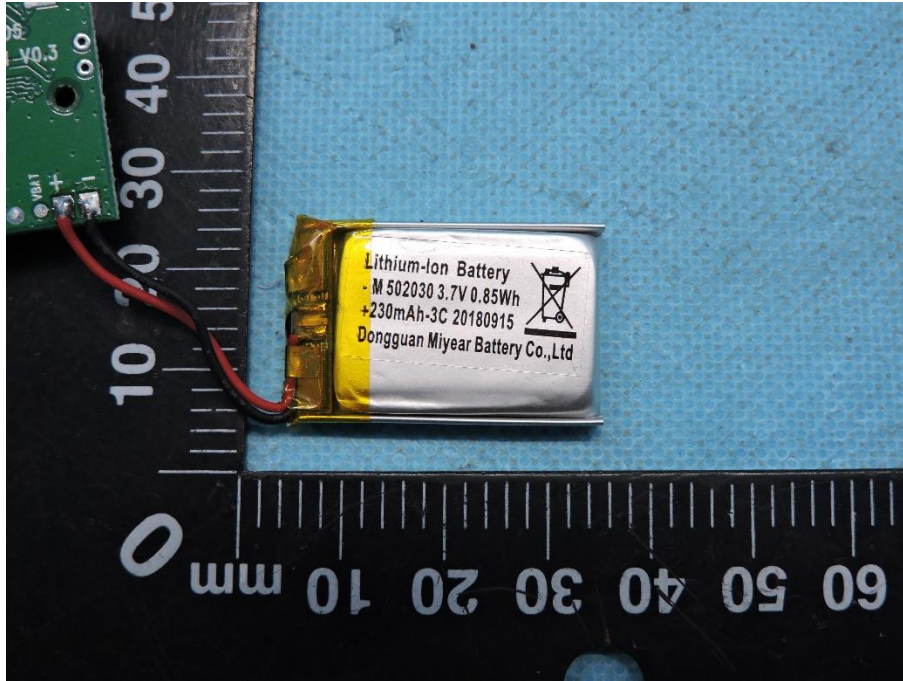

Internal Photos of EUT

Report No.: STS1901201W01

Model No. : MBP89SN

Page: 1 of 3

Internal Photos of EUT

Report No.: STS1901201W01

Model No. : MBP89SN

Page: 2 of 3

Internal Photos of EUT

Report No.: STS1901201W01

Model No. : MBP89SN

Page: 3 of 3

--THE END--