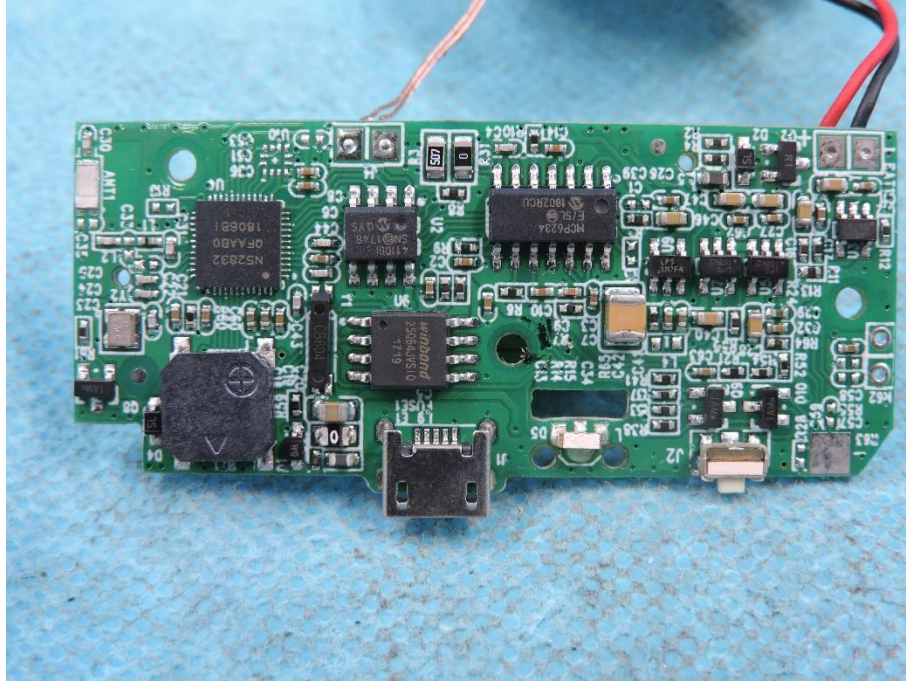

Internal Photos of EUT

Report No.: STS1901201W01

Model No. : MBP89SN

Page: 1 of 3

Internal Photos of EUT

Report No.: STS1901201W01

Model No. : MBP89SN

Page: 2 of 3

Internal Photos of EUT

Report No.: STS1901201W01

Model No. : MBP89SN

Page: 3 of 3

--THE END--