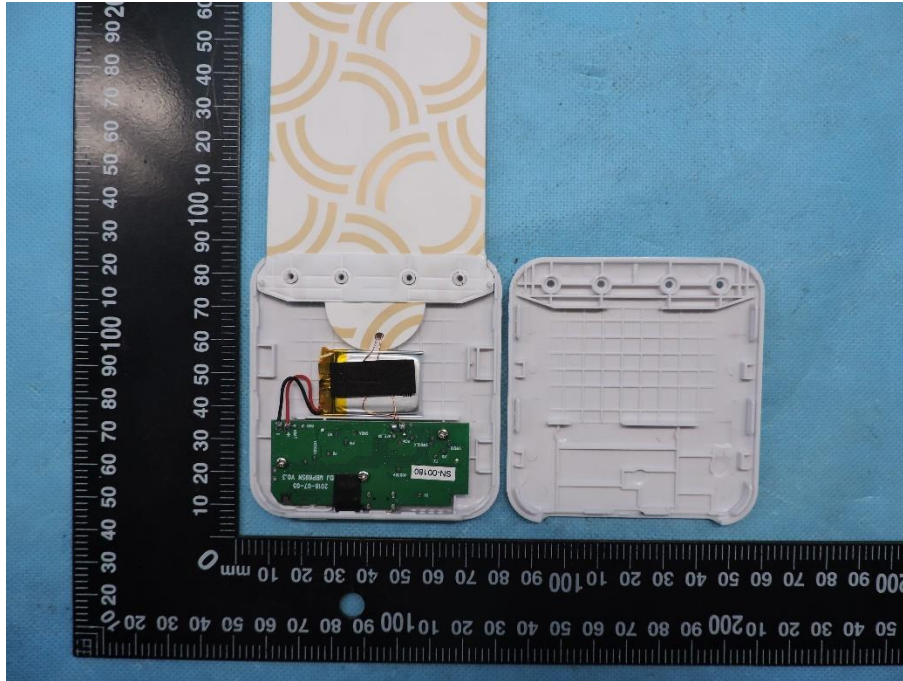

Internal Photos of EUT

Report No.: STS1901201W01

Model No. : MBP89SN

Page: 1 of 3

Internal Photos of EUT

Report No.: STS1901201W01

Model No. : MBP89SN

Page: 2 of 3

Internal Photos of EUT

Report No.: STS1901201W01

Model No. : MBP89SN

Page: 3 of 3

--THE END--