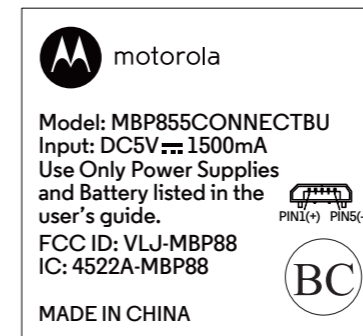

Rating Label(BU)
Material: 50# PET
Size : 24 x 22 mm

2:1

Serial Number

Stick on Unit bottom, Gift box

- Your factory code is 'VT'
- Produce date: 16=Year (2016), 05=Month (May)
- Checking digit: Z
- Serial no. start from '000001' (6 digits)
- Code Format: code 128

- 1) Colour: White background black letters.
- 2) Size: 20 x 11mm

Revision History:
V1 Initial release.
V2 Remoe HVIN.
V3 Update the rating .

scale 1:1 (mm)