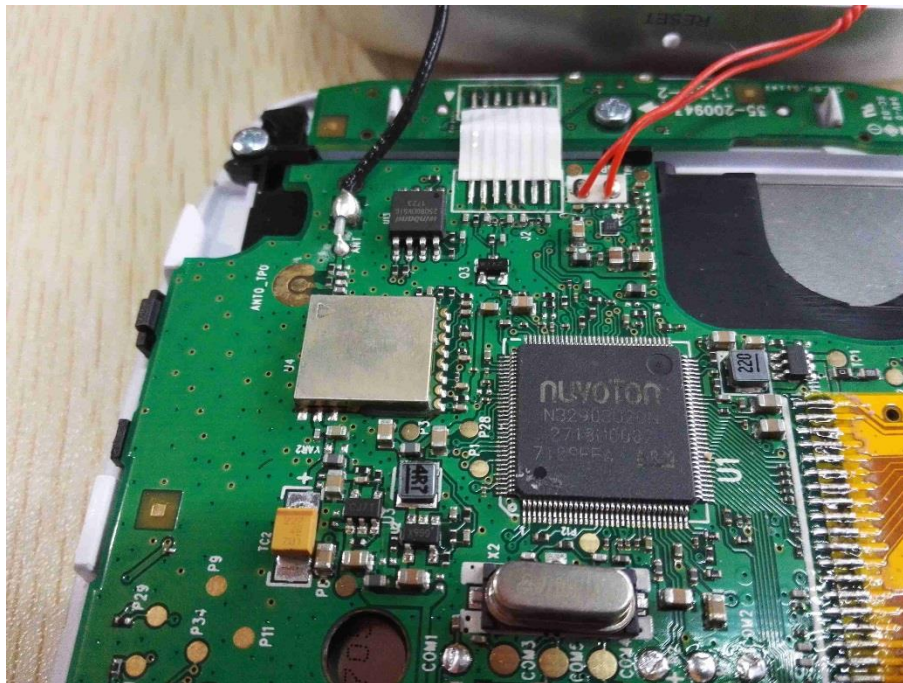

# Internal Photos of EUT

Report No.: 50205798 001

Model No. : MBP855CONNECTPU

Page: 1 of 3

# Internal Photos of EUT

Report No.: 50205798 001

Model No. : MBP855CONNECTPU

Page: 2 of 3