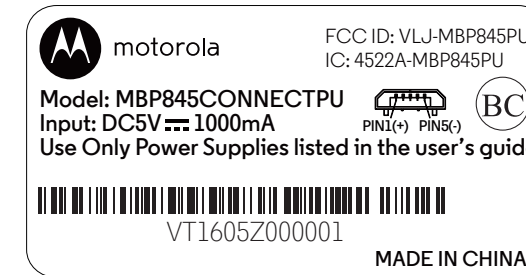

Rating Label(BU)
Material: 50# PET
Size : 34.5x18 mm

2 : 1

Serial Number

- Stick on Unit bottom, Gift box
- Your factory code is 'VT'
 - Produce date: 16=Year (2016), 05=Month (May)
 - Checking digit: Z
 - Serial no. start from '000001' (6 digits)
 - Code Format: code 128

- 1) Colour: White background black letters.
- 2) Size:30 x 10mm (Gift box).

scale 1:1 (mm)