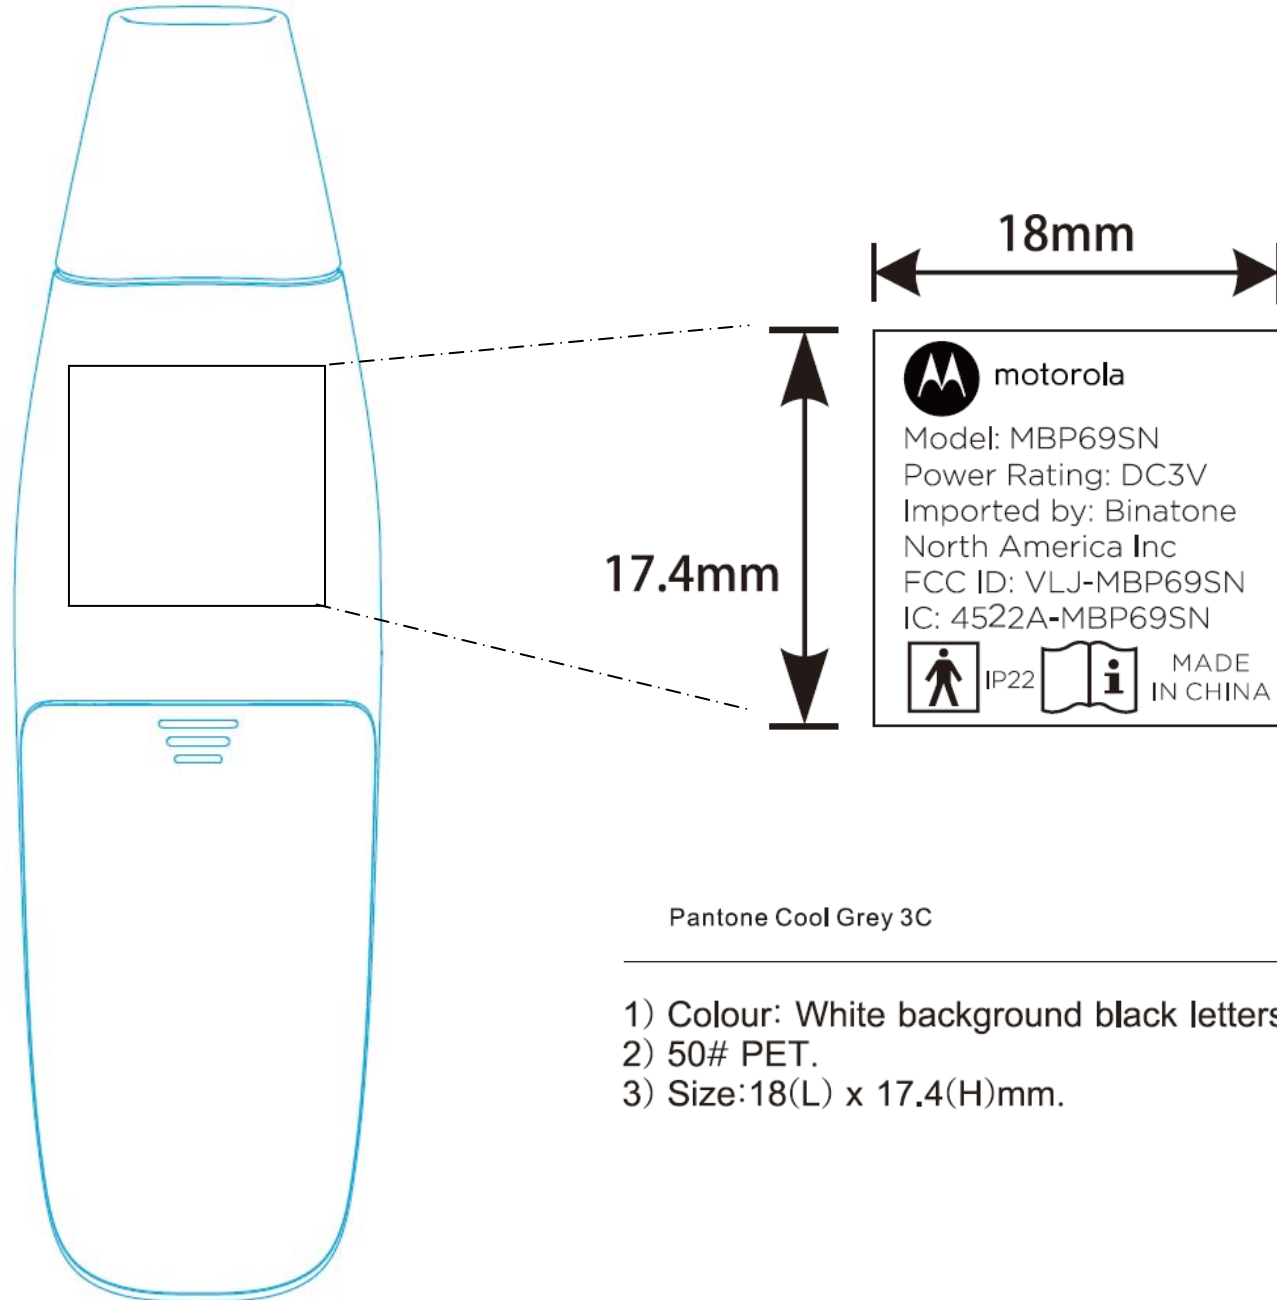

Pantone Cool Grey 3C

Pantone Cool Grey 3C

- 1) Colour: White background black letters.
- 2) 50# PET.
- 3) Size: 18(L) x 17.4(H)mm.