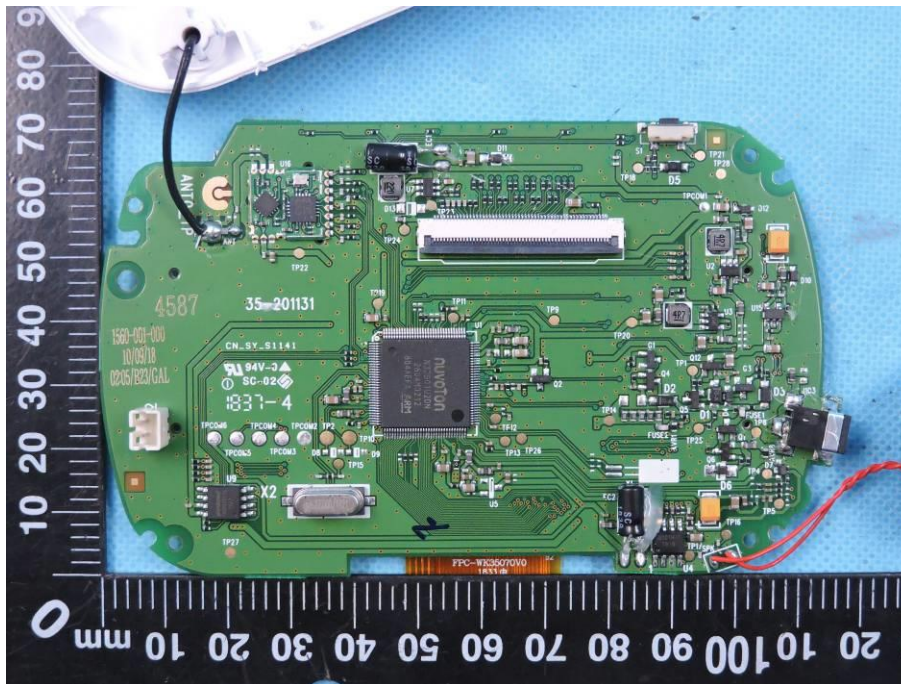

# Internal Photos of EUT

Report No.: STS1811224W01

Model No. : MBP668CONNECTPU

Page: 1 of 6

# Internal Photos of EUT

Report No.: STS1811224W01

Model No. : MBP668CONNECTPU

Page: 2 of 6

# Internal Photos of EUT

Report No.: STS1811224W01

Model No. : MBP668CONNECTPU

Page: 3 of 6

# Internal Photos of EUT

Report No.: STS1811224W01

Model No. : MBP668CONNECTPU

Page: 4 of 6