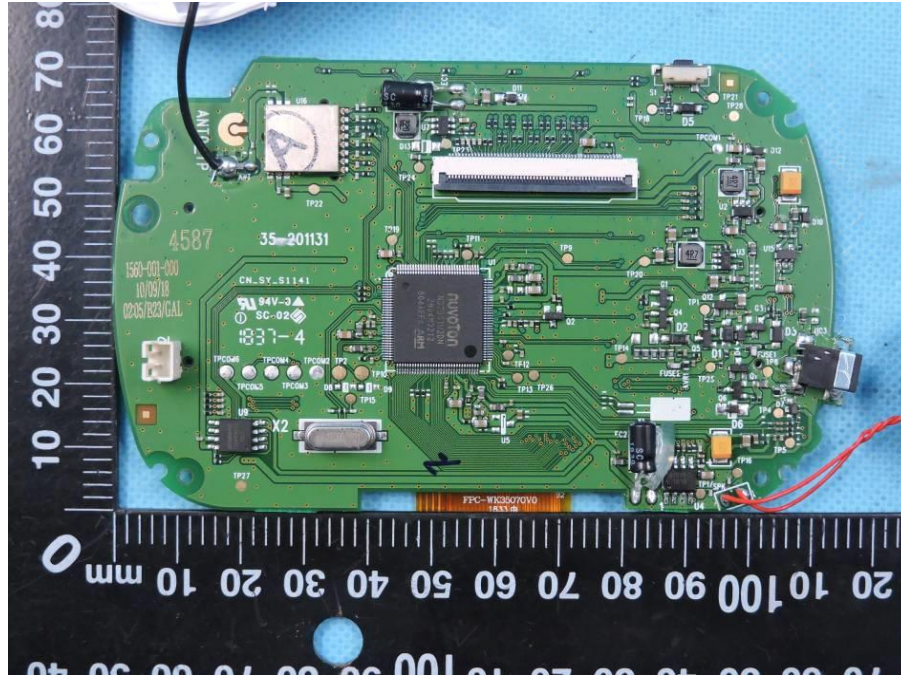

# Internal Photos of EUT

Report No.: STS1811224W01

Model No. : MBP668CONNECTPU

Page: 1 of 6

# Internal Photos of EUT

Report No.: STS1811224W01

Model No. : MBP668CONNECTPU

Page: 2 of 6

# Internal Photos of EUT

Report No.: STS1811224W01

Model No. : MBP668CONNECTPU

Page: 3 of 6

# Internal Photos of EUT

Report No.: STS1811224W01

Model No. : MBP668CONNECTPU

Page: 4 of 6