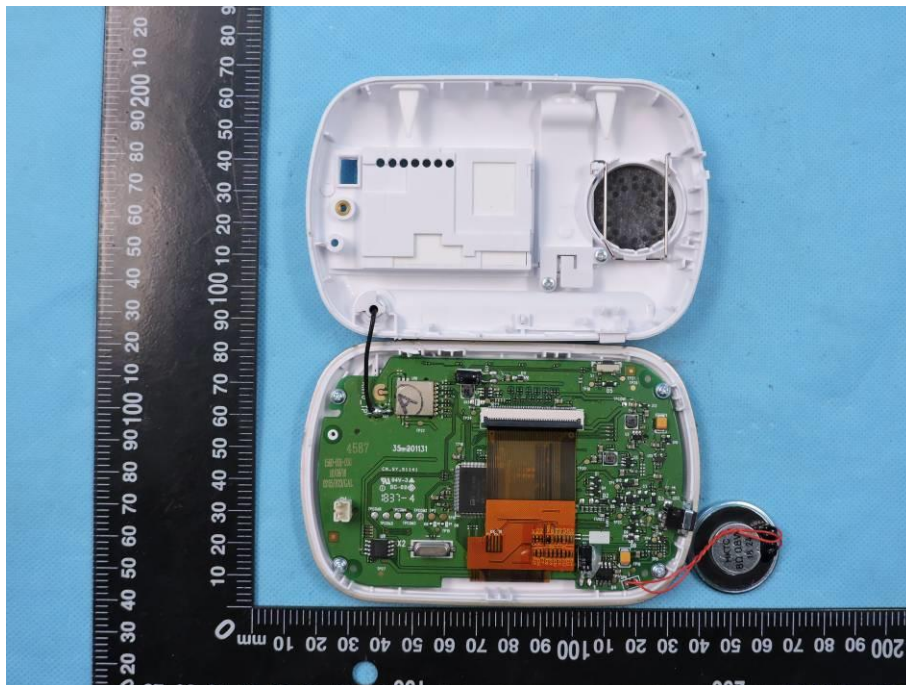

# Internal Photos of EUT

Report No.: STS1811224W01

Model No. : MBP668CONNECTPU

Page: 1 of 6

# Internal Photos of EUT

Report No.: STS1811224W01

Model No. : MBP668CONNECTPU

Page: 2 of 6

# Internal Photos of EUT

Report No.: STS1811224W01

Model No. : MBP668CONNECTPU

Page: 3 of 6

# Internal Photos of EUT

Report No.: STS1811224W01

Model No. : MBP668CONNECTPU

Page: 4 of 6