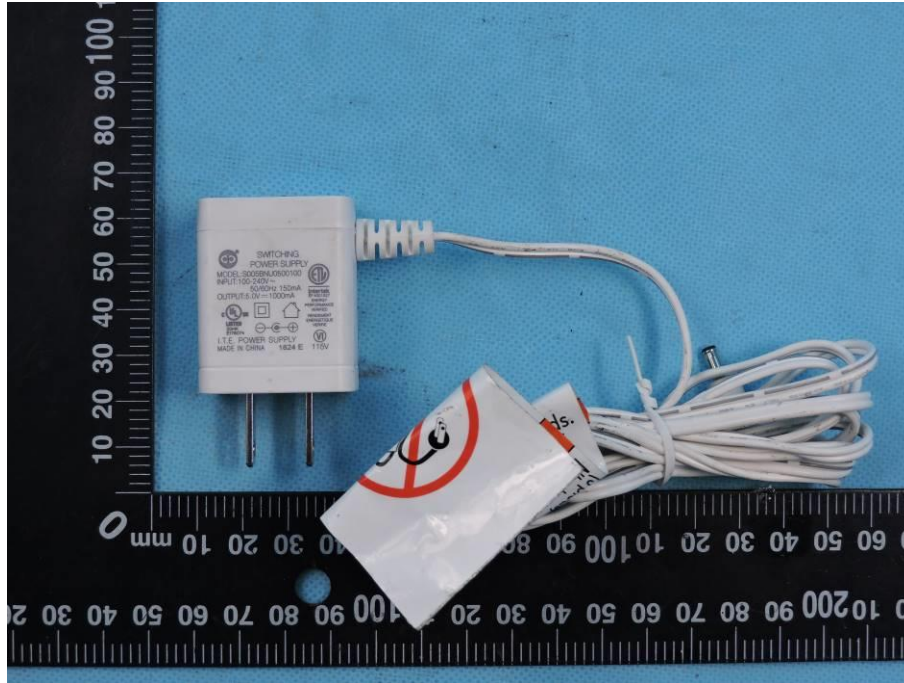

External Photos of EUT

Report No.: STS1811224W01

Model No. : MBP668CONNECTPU

Page: 3 of 5

External Photos of EUT

Report No.: STS1811224W01

Model No. : MBP668CONNECTPU

Page: 4 of 5

External Photos of EUT

Report No.: STS1811224W01

Model No. : MBP668CONNECTPU

Page: 5 of 5

--THE END--