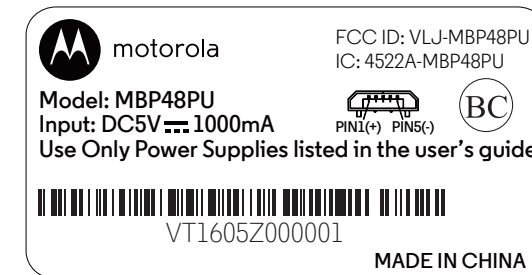

Rating Label(BU)  
Material: 50# PET  
Size : 34.5x18 mm

2 : 1

Serial Number

Stick on Unit bottom, Gift box  
- Your factory code is 'VT'  
- Produce date: 16=Year (2016), 05=Month (May)  
- Checking digit: Z  
- Serial no. start from '000001' (6 digits)  
- Code Format: code 128

1) Colour: White background black letters.  
2) Size:30 x 10mm (Gift box).

scale 1:1 (mm)