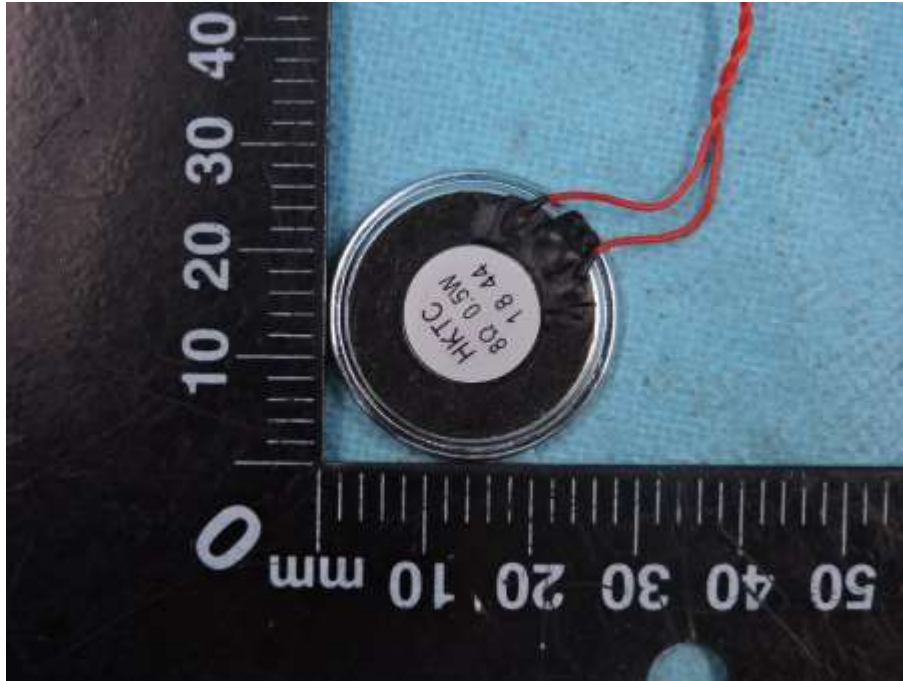

Internal Photos of EUT

Report No.: CCISE190708501

Model No. : MBP485ABU

Page: 5 of 5

--THE END--