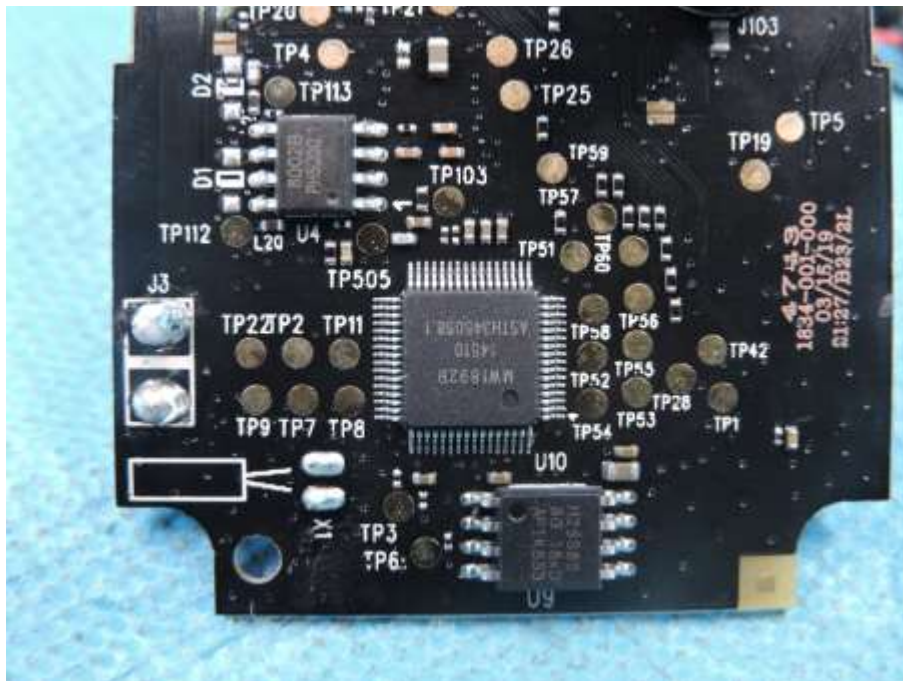

# Internal Photos of EUT

Report No.: CCISE190708501

Model No. : MBP485ABU

Page: 2 of 5

# Internal Photos of EUT

Report No.: CCISE190708501

Model No. : MBP485ABU

Page: 3 of 5

# Internal Photos of EUT

Report No.: CCISE190708501

Model No. : MBP485ABU

Page: 4 of 5