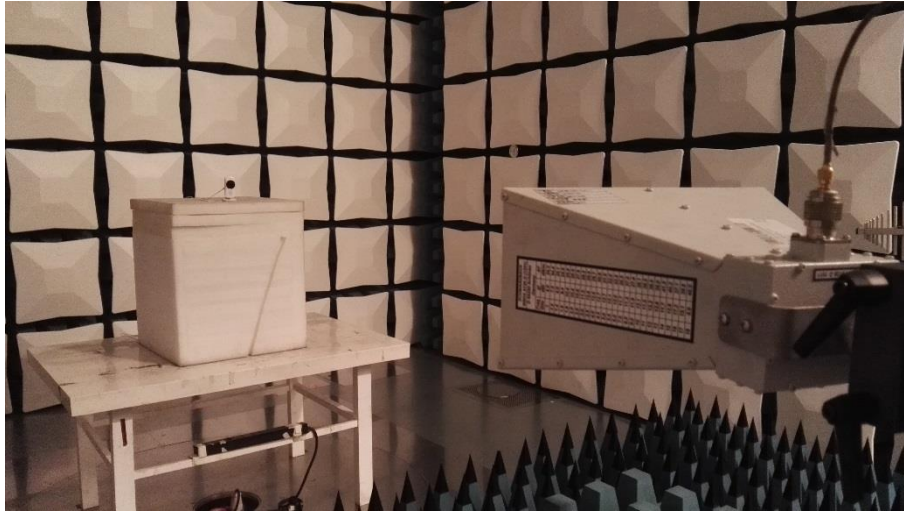

7 Photographs of the Test Set-Up

Photograph 1: Set-up for Radio Spectrum Test

BU (with adapter #1)

Photograph 2: Set-up for Radiated Spurious Emission, 30MHz~1GHz

BU (with adapter #1)

Photograph 3: Set-up for Radiated Spurious Emission, Above 1GHz

BU (with adapter #1)

Photograph 4: Set-up for Conducted Emission on AC Mains

BU (with adapter #1)

BU (with adapter #2)