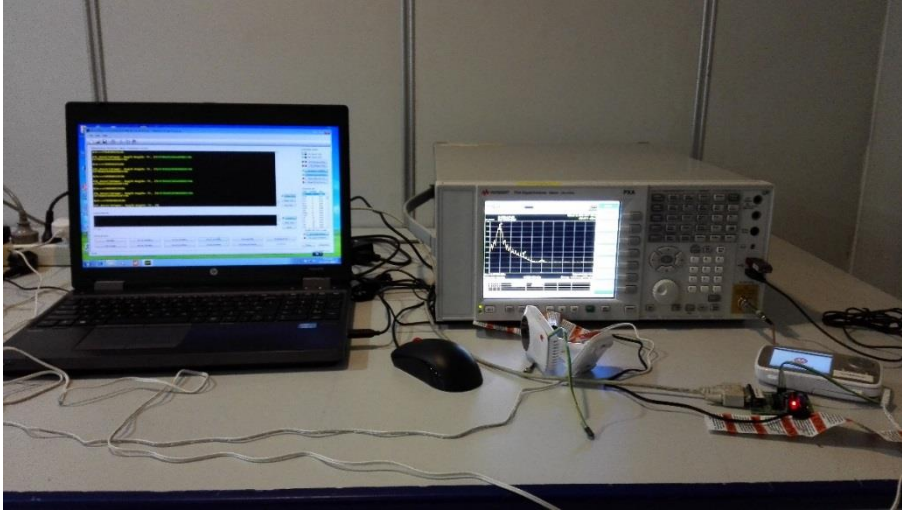

7 Photographs of the Test Set-Up

Photograph 1: Set-up for Radio Spectrum Test

BU (with adapter #1)

Photograph 2: Set-up for Radiated Spurious Emission, 30MHz~1GHz

BU (with adapter #1)

Photograph 3: Set-up for Radiated Spurious Emission, Above 1GHz

BU (with adapter #1)

Photograph 4: Set-up for Conducted Emission on AC Mains

BU (with adapter #1)

BU (with adapter #2)