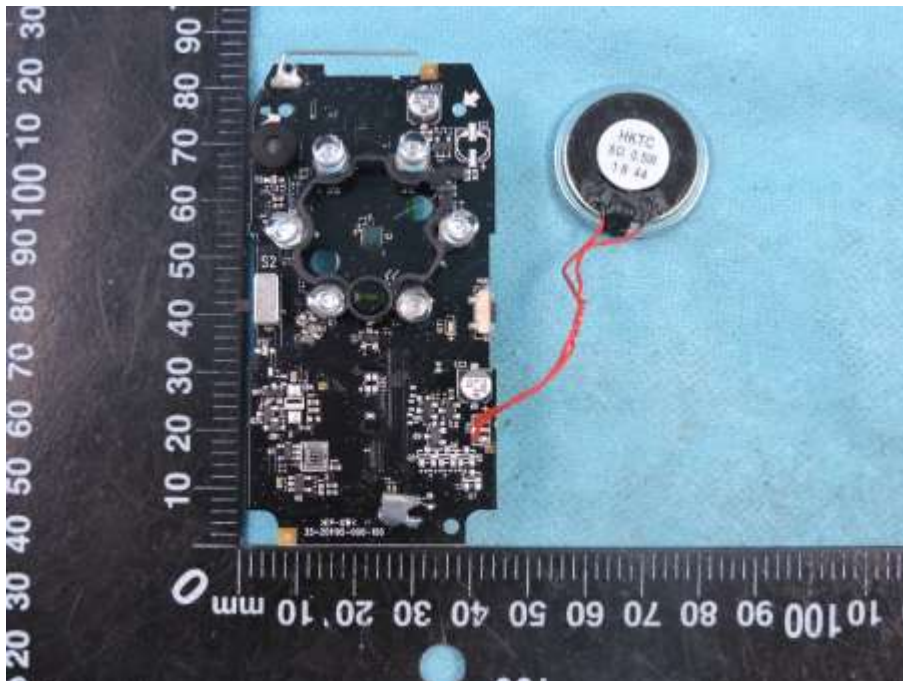

Internal Photos of EUT

Report No.: CCISE190707002

Model No. : MBP481AXLBU

Page: 1 of 5

Internal Photos of EUT

Report No.: CCISE190707002

Model No. : MBP481AXLBU

Page: 2 of 5

Internal Photos of EUT

Report No.: CCISE190707002

Model No. : MBP481AXLBU

Page: 3 of 5

Internal Photos of EUT

Report No.: CCISE190707002

Model No. : MBP481AXLBU

Page: 4 of 5

Internal Photos of EUT

Report No.: CCISE190707002

Model No. : MBP481AXLBU

Page: 5 of 5

--THE END--