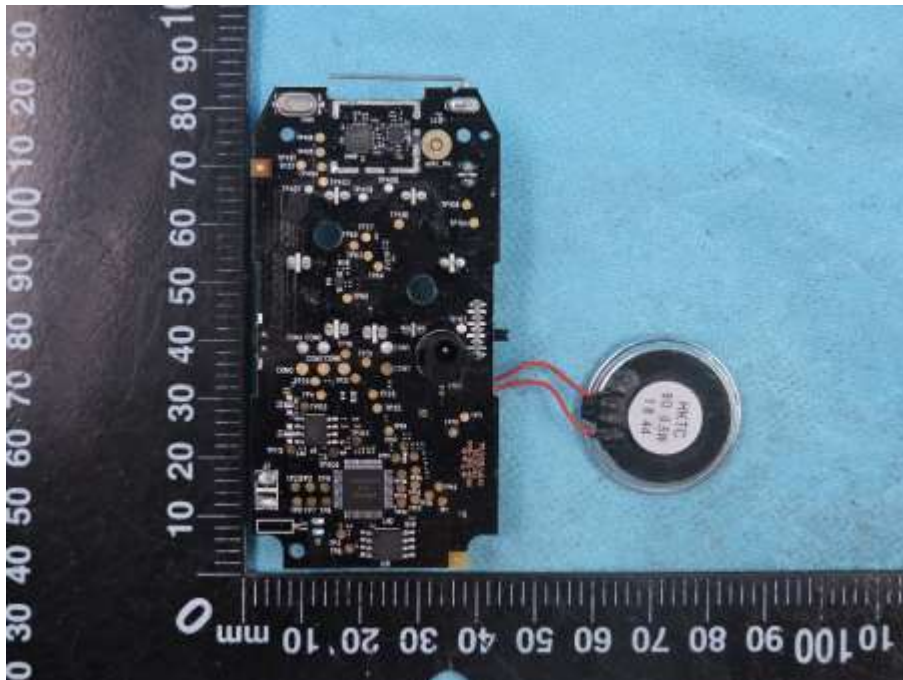

Internal Photos of EUT

Report No.: CCISE190707002

Model No. : MBP481AXLBU

Page: 1 of 5

Internal Photos of EUT

Report No.: CCISE190707002

Model No. : MBP481AXLBU

Page: 2 of 5

Internal Photos of EUT

Report No.: CCISE190707002

Model No. : MBP481AXLBU

Page: 3 of 5

Internal Photos of EUT

Report No.: CCISE190707002

Model No. : MBP481AXLBU

Page: 4 of 5

Internal Photos of EUT

Report No.: CCISE190707002

Model No. : MBP481AXLBU

Page: 5 of 5

--THE END--