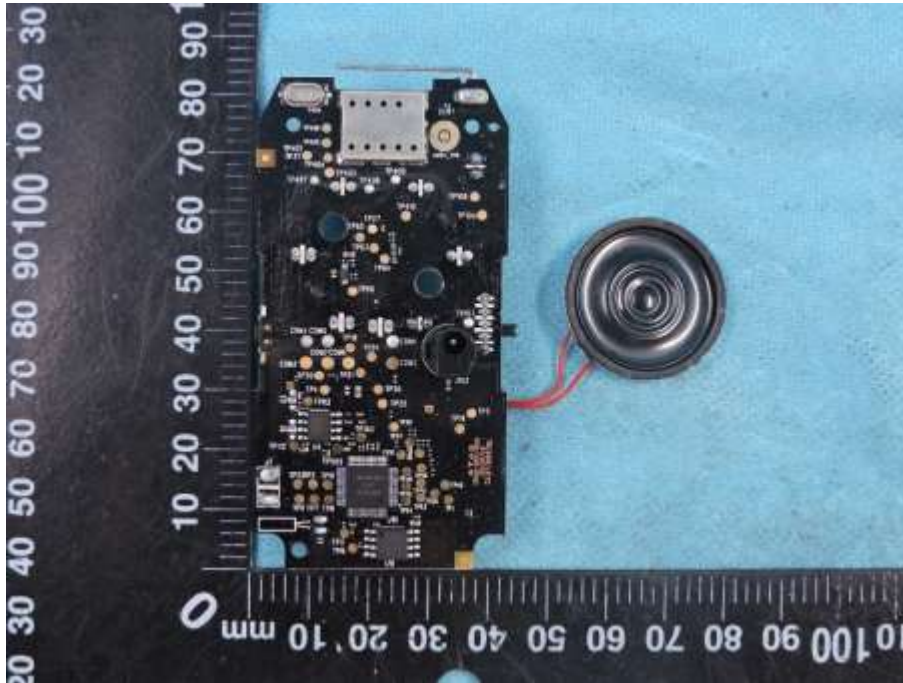

Internal Photos of EUT

Report No.: CCISE190707002

Model No. : MBP481AXLBU

Page: 1 of 5

Internal Photos of EUT

Report No.: CCISE190707002

Model No. : MBP481AXLBU

Page: 2 of 5

Internal Photos of EUT

Report No.: CCISE190707002

Model No. : MBP481AXLBU

Page: 3 of 5

Internal Photos of EUT

Report No.: CCISE190707002

Model No. : MBP481AXLBU

Page: 4 of 5

Internal Photos of EUT

Report No.: CCISE190707002

Model No. : MBP481AXLBU

Page: 5 of 5

--THE END--