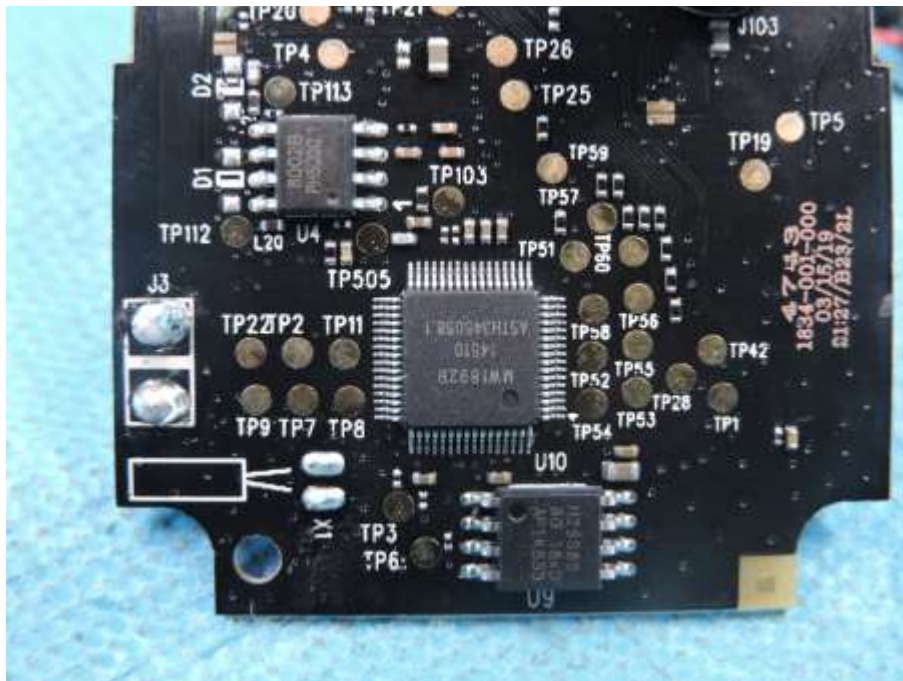

Internal Photos of EUT

Report No.: CCISE190707002

Model No. : MBP481AXLBU

Page: 1 of 5

Internal Photos of EUT

Report No.: CCISE190707002

Model No. : MBP481AXLBU

Page: 2 of 5

Internal Photos of EUT

Report No.: CCISE190707002

Model No. : MBP481AXLBU

Page: 3 of 5

Internal Photos of EUT

Report No.: CCISE190707002

Model No. : MBP481AXLBU

Page: 4 of 5

Internal Photos of EUT

Report No.: CCISE190707002

Model No. : MBP481AXLBU

Page: 5 of 5

--THE END--