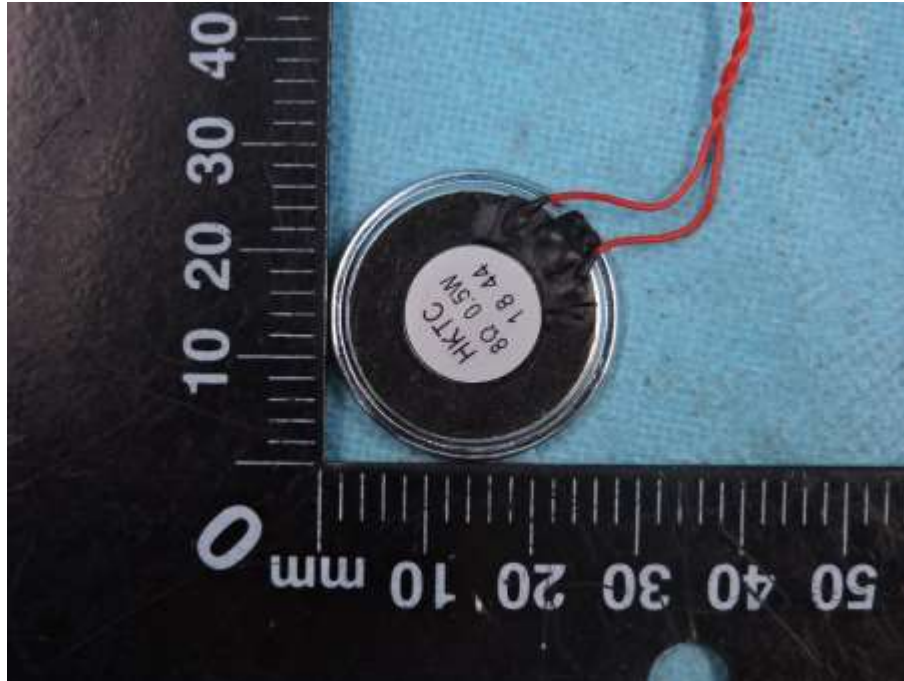

Internal Photos of EUT

Report No.: CCISE190707002

Model No. : MBP481AXLBU

Page: 3 of 5

Internal Photos of EUT

Report No.: CCISE190707002

Model No. : MBP481AXLBU

Page: 4 of 5

Internal Photos of EUT

Report No.: CCISE190707002

Model No. : MBP481AXLBU

Page: 5 of 5

--THE END--