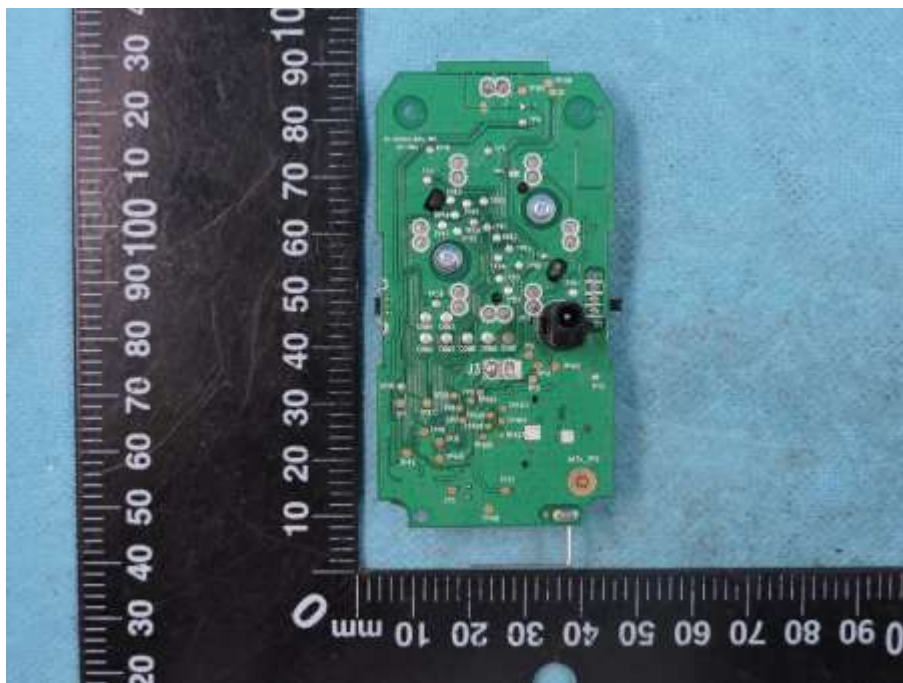

Internal Photos of EUT

Report No.: CCISE190708602

Model No. : MBP482NXLBU

Page: 1 of 3

Internal Photos of EUT

Report No.: CCISE190708602

Model No. : MBP482NXLBU

Page: 2 of 3

Internal Photos of EUT

Report No.: CCISE190708602

Model No. : MBP482NXLBU

Page: 3 of 3

--THE END--