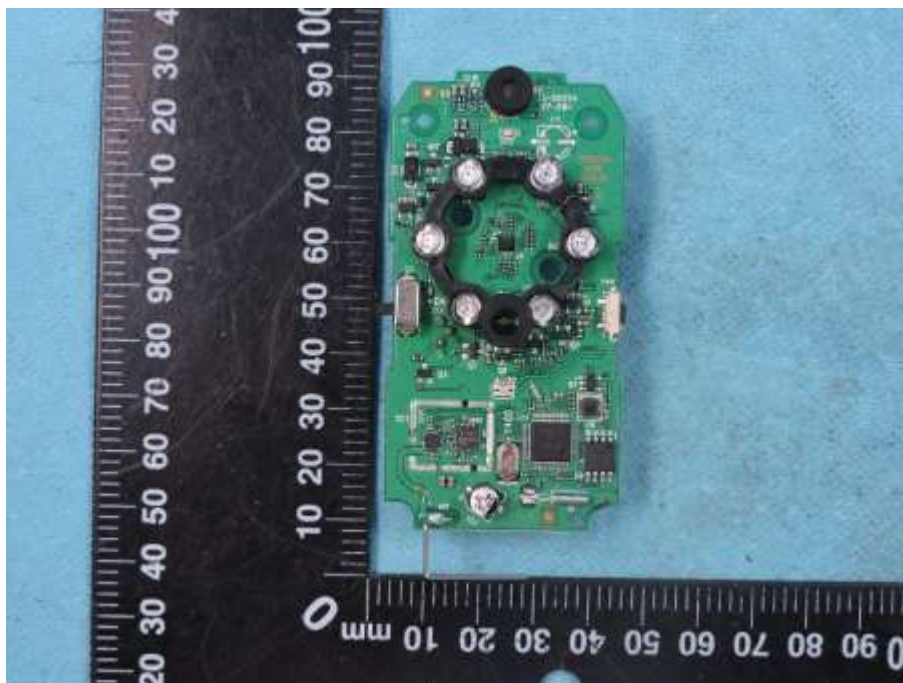

Internal Photos of EUT

Report No.: CCISE190708602

Model No. : MBP482NXLBU

Page: 1 of 3

Internal Photos of EUT

Report No.: CCISE190708602

Model No. : MBP482NXLBU

Page: 2 of 3

Internal Photos of EUT

Report No.: CCISE190708602

Model No. : MBP482NXLBU

Page: 3 of 3

--THE END--