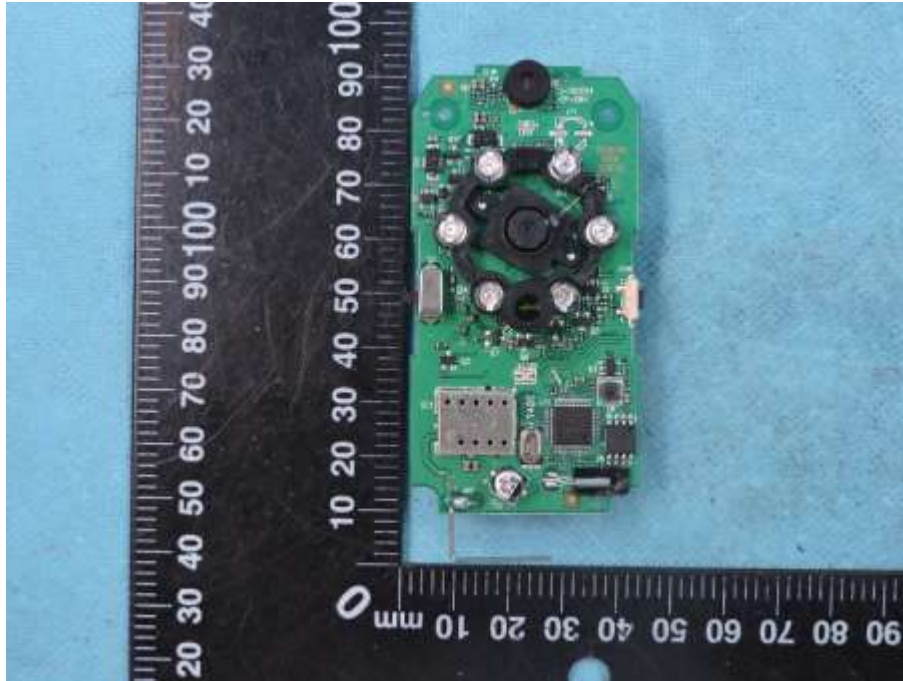

Internal Photos of EUT

Report No.: CCISE190708602

Model No. : MBP482NXLBU

Page: 1 of 3

Internal Photos of EUT

Report No.: CCISE190708602

Model No. : MBP482NXLBU

Page: 2 of 3

Internal Photos of EUT

Report No.: CCISE190708602

Model No. : MBP482NXLBU

Page: 3 of 3

--THE END--