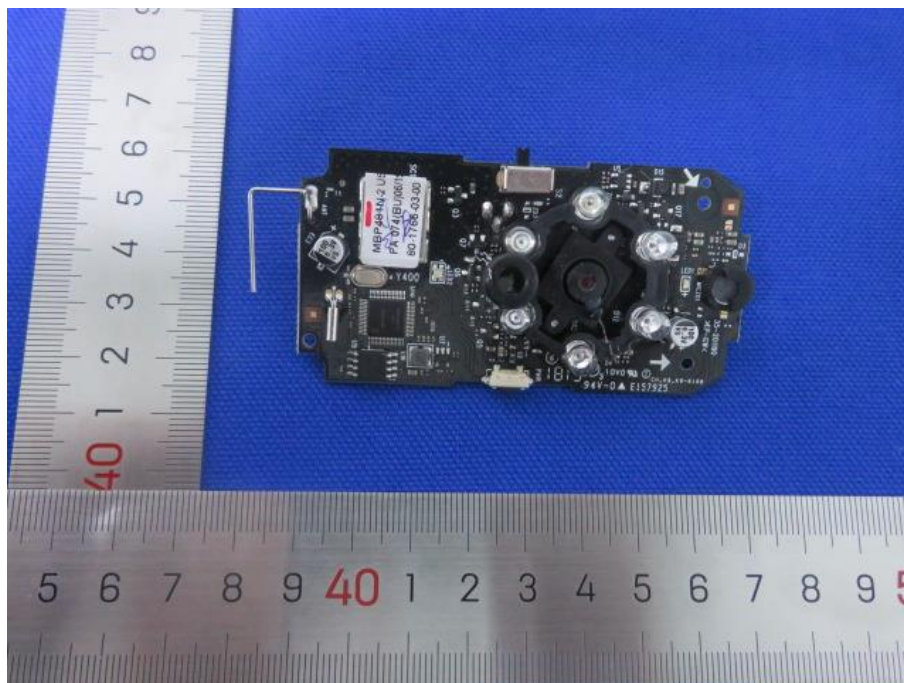

Internal Photos of EUT

Report No.: 50287911 001

Model No. : MBP481ABU

Page: 1 of 4

Internal Photos of EUT

Report No.: 50287911 001

Model No. : MBP481ABU

Page: 2 of 4

Internal Photos of EUT

Report No.: 50287911 001

Model No. : MBP481ABU

Page: 3 of 4

Report No.: 50287911 001

Model No. : MBP481ABU

Page: 4 of 4

--THE END--