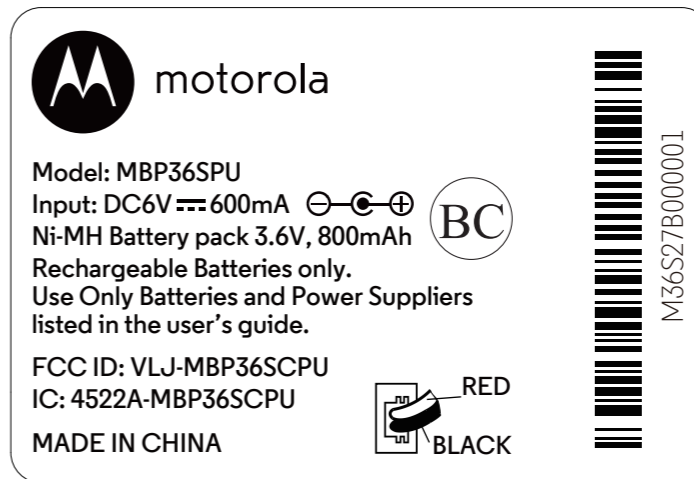

2:1

Rating Label(PU)
Material: 50# PET
Size : 46 x 32 mm

Serial Number _____

Stick on Unit bottom, Gift box
 Model number : M36S =MBP36SC
 Version Number : 2
 Date: 7B (Feb/2017)
 Serial no. start from '000001' (6 digits)
 Code Format: code 128

- 1) Colour: White background black letters.
- 2) Size:30 x 10mm (Gift box).

scale 1:1 (mm)