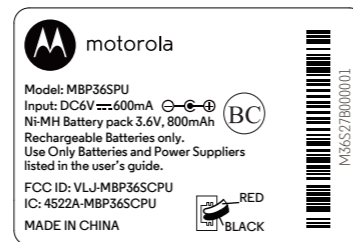

2:1

Rating Label(PU)
Material: 50# PET
Size : 46 x 32 mm

Serial Number _____

Stick on Unit bottom, Gift box
 Model number : M36S =MBP36SC
 Version Number : 2
 Date: 7B (Feb/2017)
 Serial no. start from '000001' (6 digits)
 Code Format: code 128

- 1) Colour: White background black letters.
- 2) Size:30 x 10mm (Gift box).

scale 1:1 (mm)