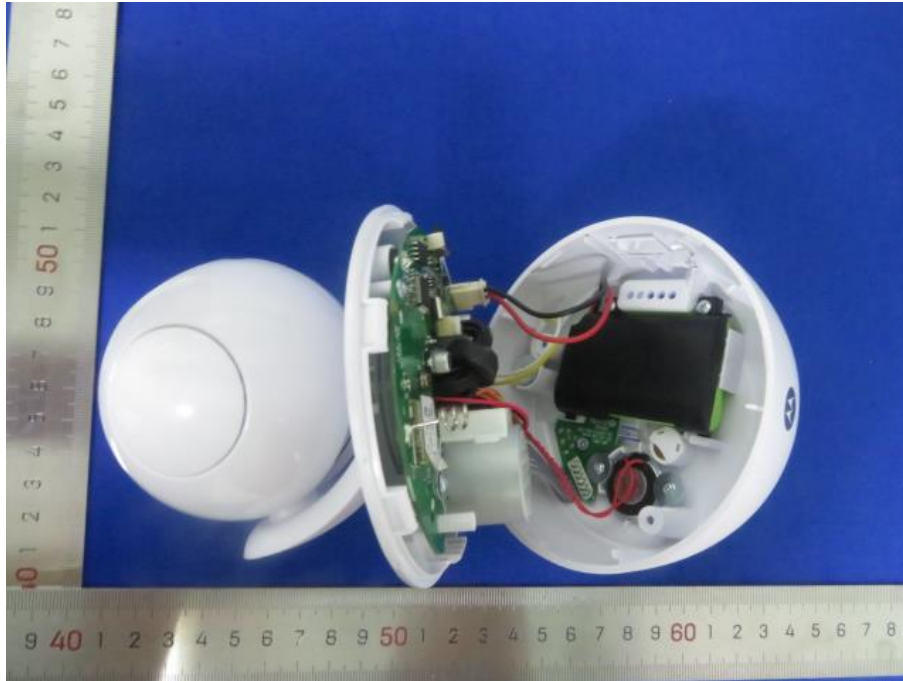

# Internal Photos of EUT

Report No.: 50282417 001

Model No. : MBP36AXLBU

Page: 1 of 9

# Internal Photos of EUT

Report No.: 50282417 001

Model No. : MBP36AXLBU

Page: 2 of 9

# Internal Photos of EUT

Report No.: 50282417 001

Model No. : MBP36AXLBU

Page: 3 of 9