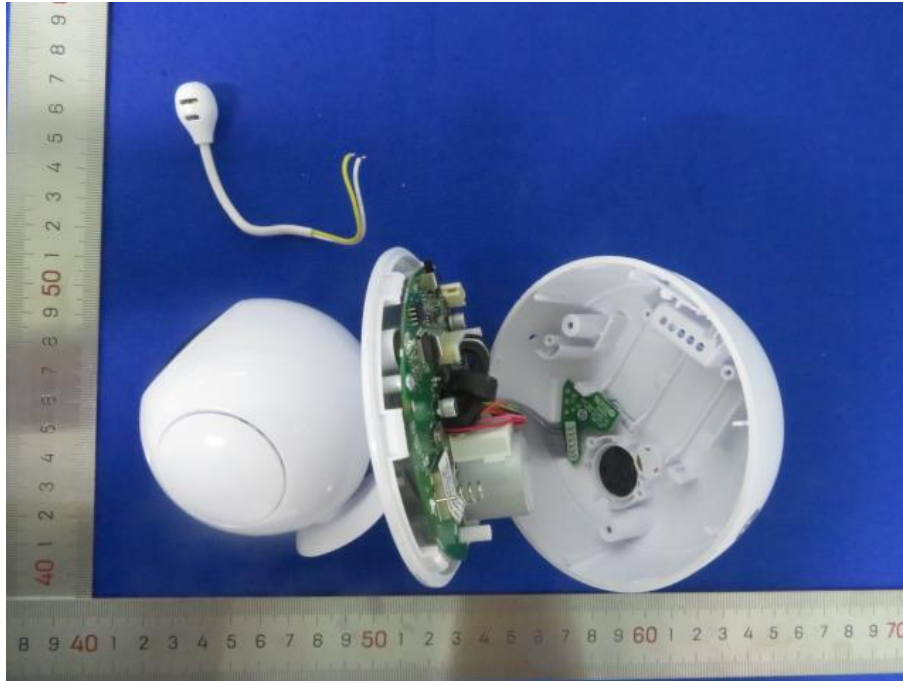

# Internal Photos of EUT

Report No.: 50282417 001

Model No. : MBP36AXLBU

Page: 2 of 9

# Internal Photos of EUT

Report No.: 50282417 001

Model No. : MBP36AXLBU

Page: 3 of 9