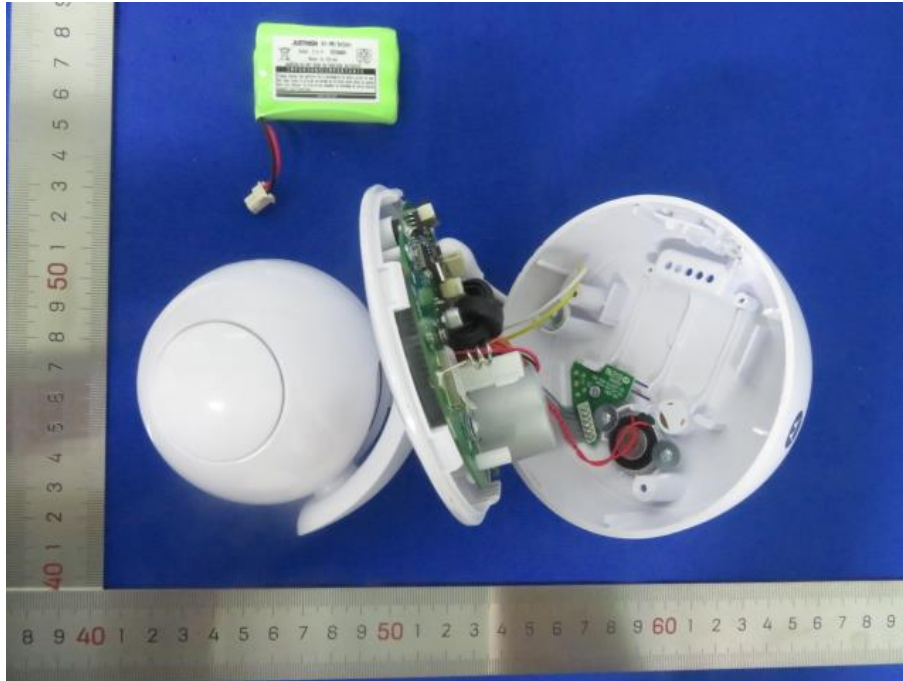

# Internal Photos of EUT

Report No.: 50282417 001

Model No. : MBP36AXLBU

Page: 1 of 9

# Internal Photos of EUT

Report No.: 50282417 001

Model No. : MBP36AXLBU

Page: 2 of 9

# Internal Photos of EUT

Report No.: 50282417 001

Model No. : MBP36AXLBU

Page: 3 of 9