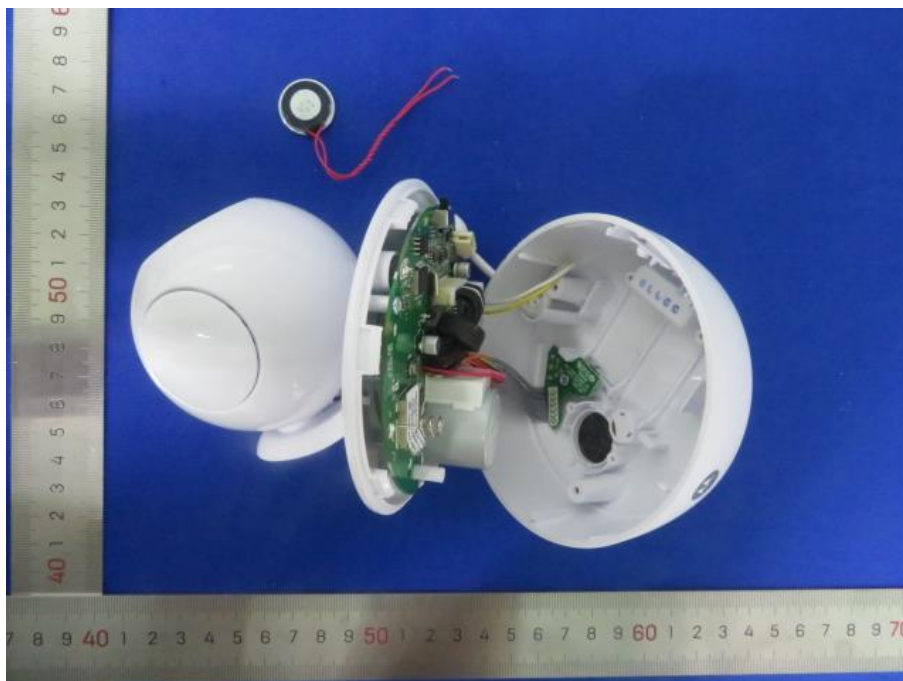

# Internal Photos of EUT

Report No.: 50282417 001

Model No. : MBP36AXLBU

Page: 1 of 9

# Internal Photos of EUT

Report No.: 50282417 001

Model No. : MBP36AXLBU

Page: 2 of 9

# Internal Photos of EUT

Report No.: 50282417 001

Model No. : MBP36AXLBU

Page: 3 of 9